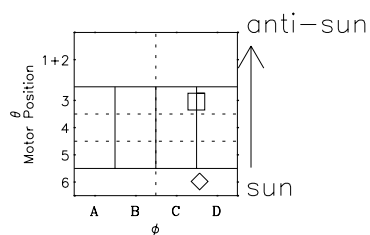

# Galileo EPD Real-Time Omni 99257

Software Version: RTLINE\_OMNI V 1.20  
Data Production: 06-03-00  
Plot Production: Sun Sep 16 23:42:24 2001

- ◇ = Jupiter look direction
- = Corotation look direction