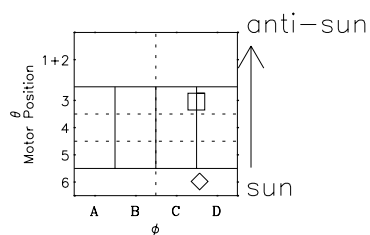

Galileo EPD Real-Time Omni 99257

Software Version: RTLINE_OMNI V 1.20
Data Production: 06-03-00
Plot Production: Sun Sep 16 23:42:24 2001

- ◇ = Jupiter look direction
- = Corotation look direction