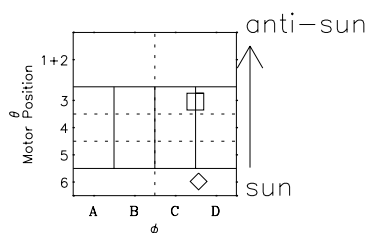

# Galileo EPD Real-Time Omni 99257

Software Version: RTLINE\_OMNI V 1.20  
Data Production: 06-03-00  
Plot Production: Sun Sep 16 23:42:23 2001

- ◇ = Jupiter look direction
- = Corotation look direction