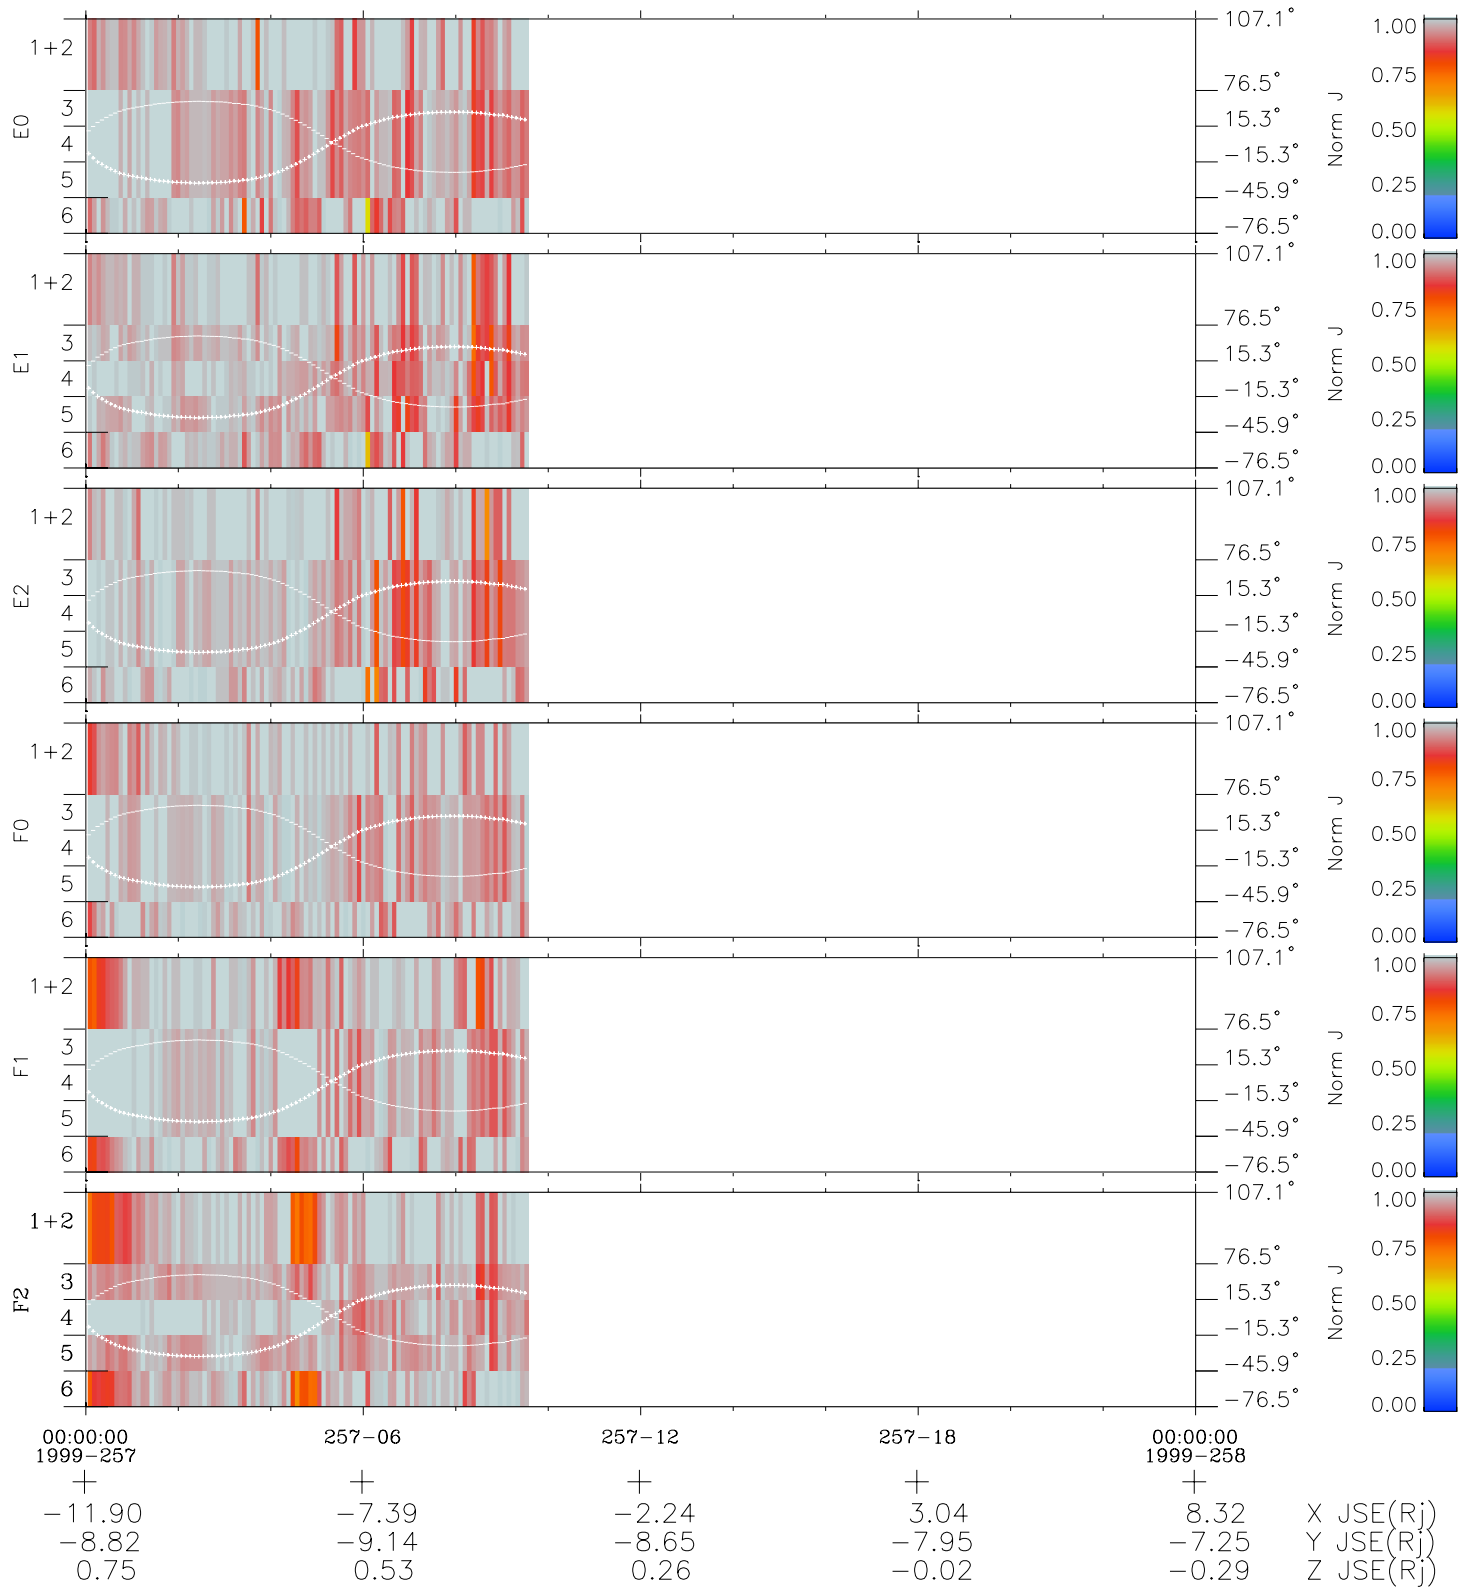

Galileo EPD Real Elevation Anisotropies 99257

Software Version: RTELEV_NORM V 1.20
 Data Production: 06-03-00
 Plot Production: Sun Sep 16 23:41:51 2001
 Color File: wondr3
 Geofactor File: 1.1

- ◇ = Jupiter look direction
- = Corotation look direction