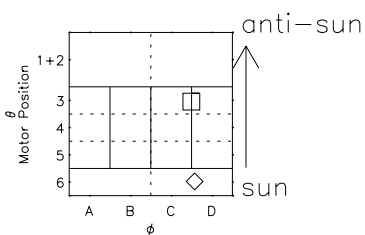

Galileo EPD Real Elevation Anisotropies 99257

Software Version: RTELEV_NORM V 1.20
 Data Production: 06-03-00
 Plot Production: Sun Sep 16 23:41:51 2001
 Color File: wondr3
 Geofactor File: 1.1

- ◇ = Jupiter look direction
- = Corotation look direction