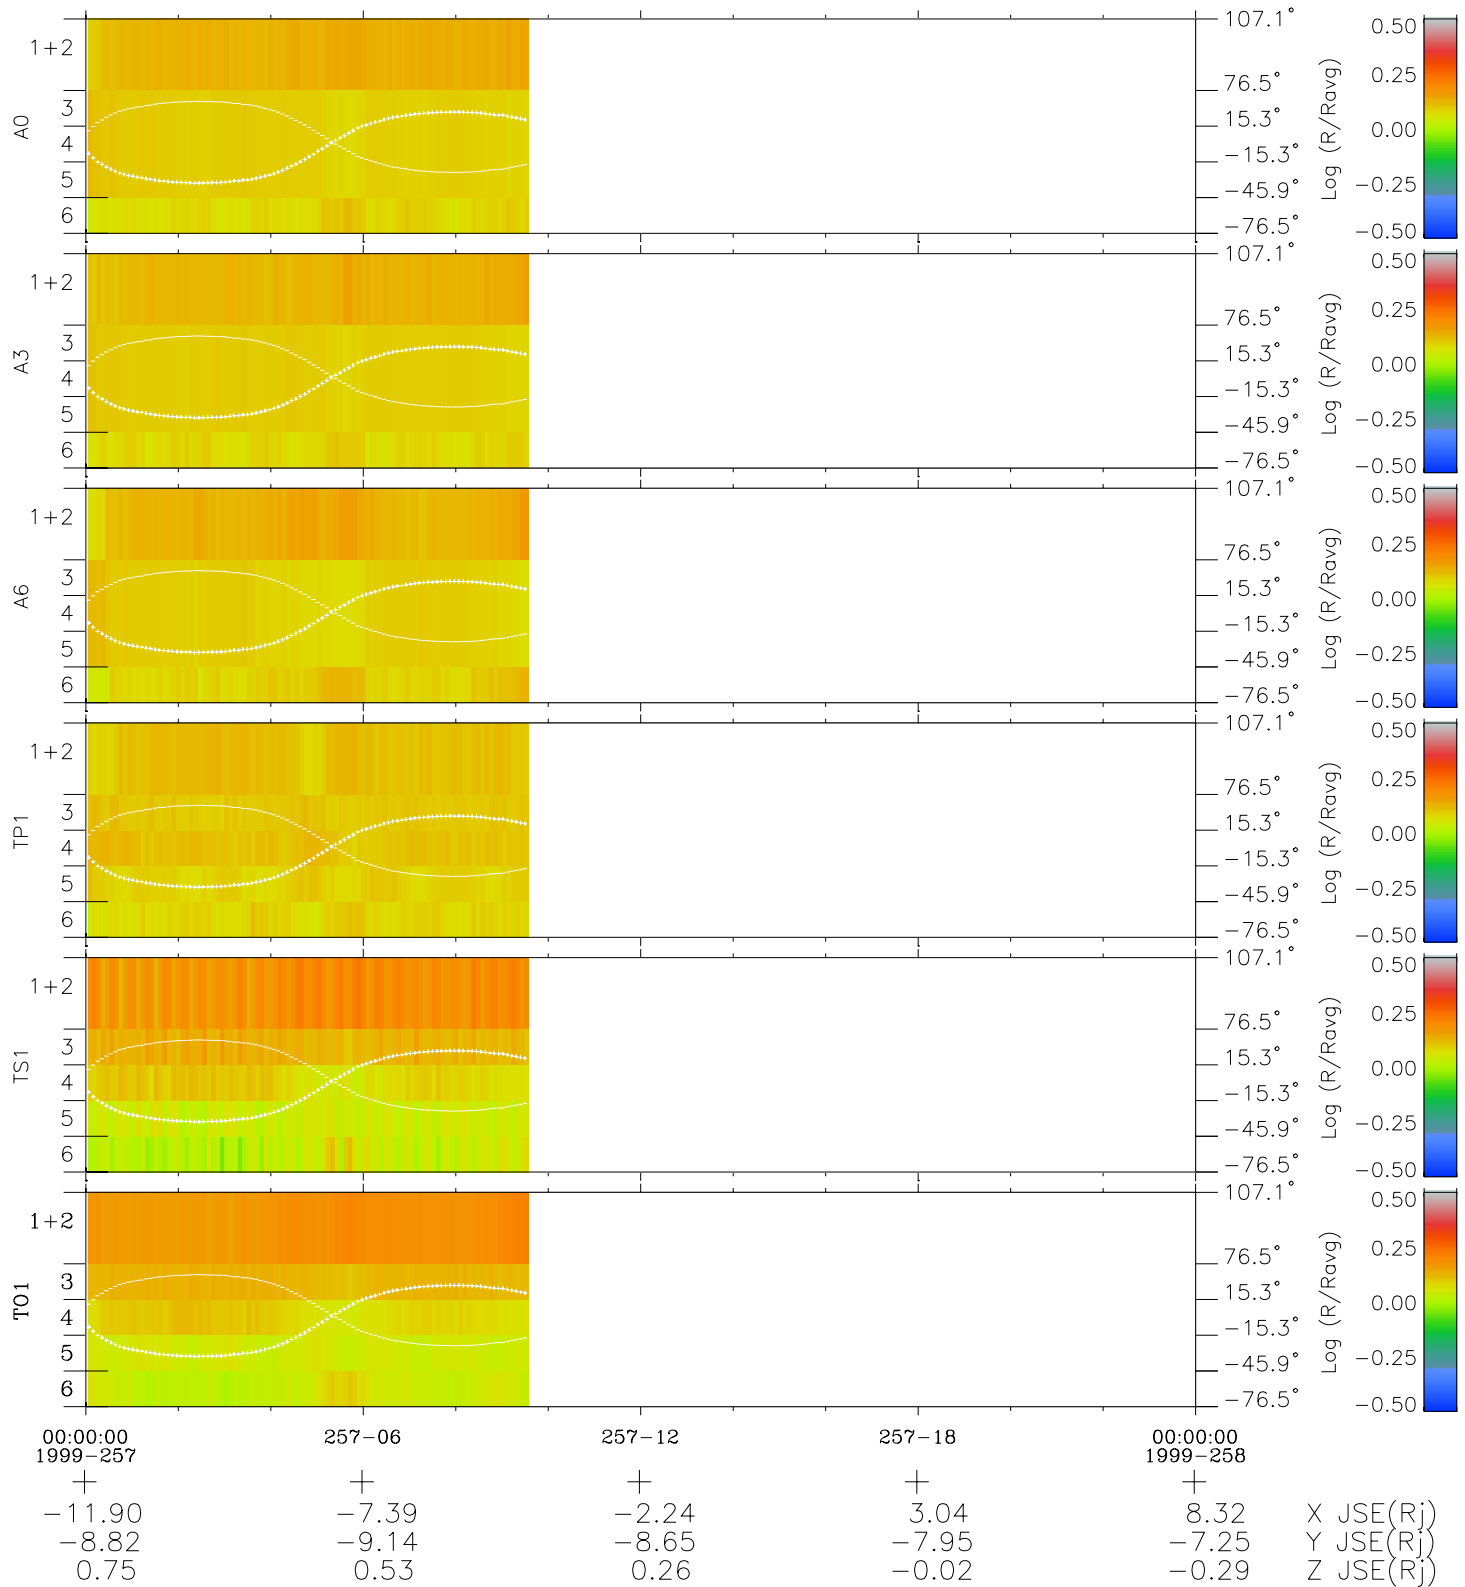

Galileo EPD Real Elevation Anisotropies 99257

Software Version: RTELEV_MEAN V 1.20
 Data Production: 06-03-00
 Plot Production: Sun Sep 16 23:41:28 2001
 Color File: wondr3
 Geofactor File: 1.1

- ◇ = Jupiter look direction
- = Corotation look direction