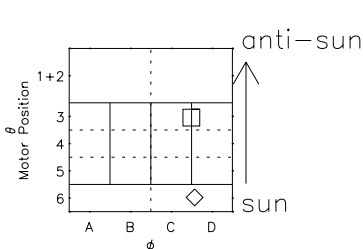

Galileo EPD Real Elevation Anisotropies 99257

Software Version: RTELEV_MEAN V 1.20
 Data Production: 06-03-00
 Plot Production: Sun Sep 16 23:41:28 2001
 Color File: wondr3
 Geofactor File: 1.1

- ◇ = Jupiter look direction
- = Corotation look direction