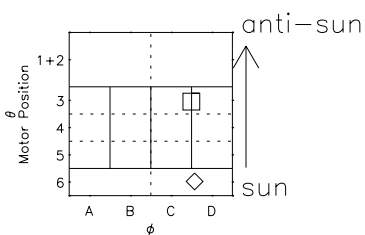

Galileo EPD Real Elevation Anisotropies 99257

Software Version: RTELEV_FLUX V 1.20
Data Production: 06-03-00
Plot Production: Sun Sep 16 23:41:38 2001
Color File: wondr3
Geofactor File: 1.1

- ◇ = Jupiter look direction
- = Corotation look direction