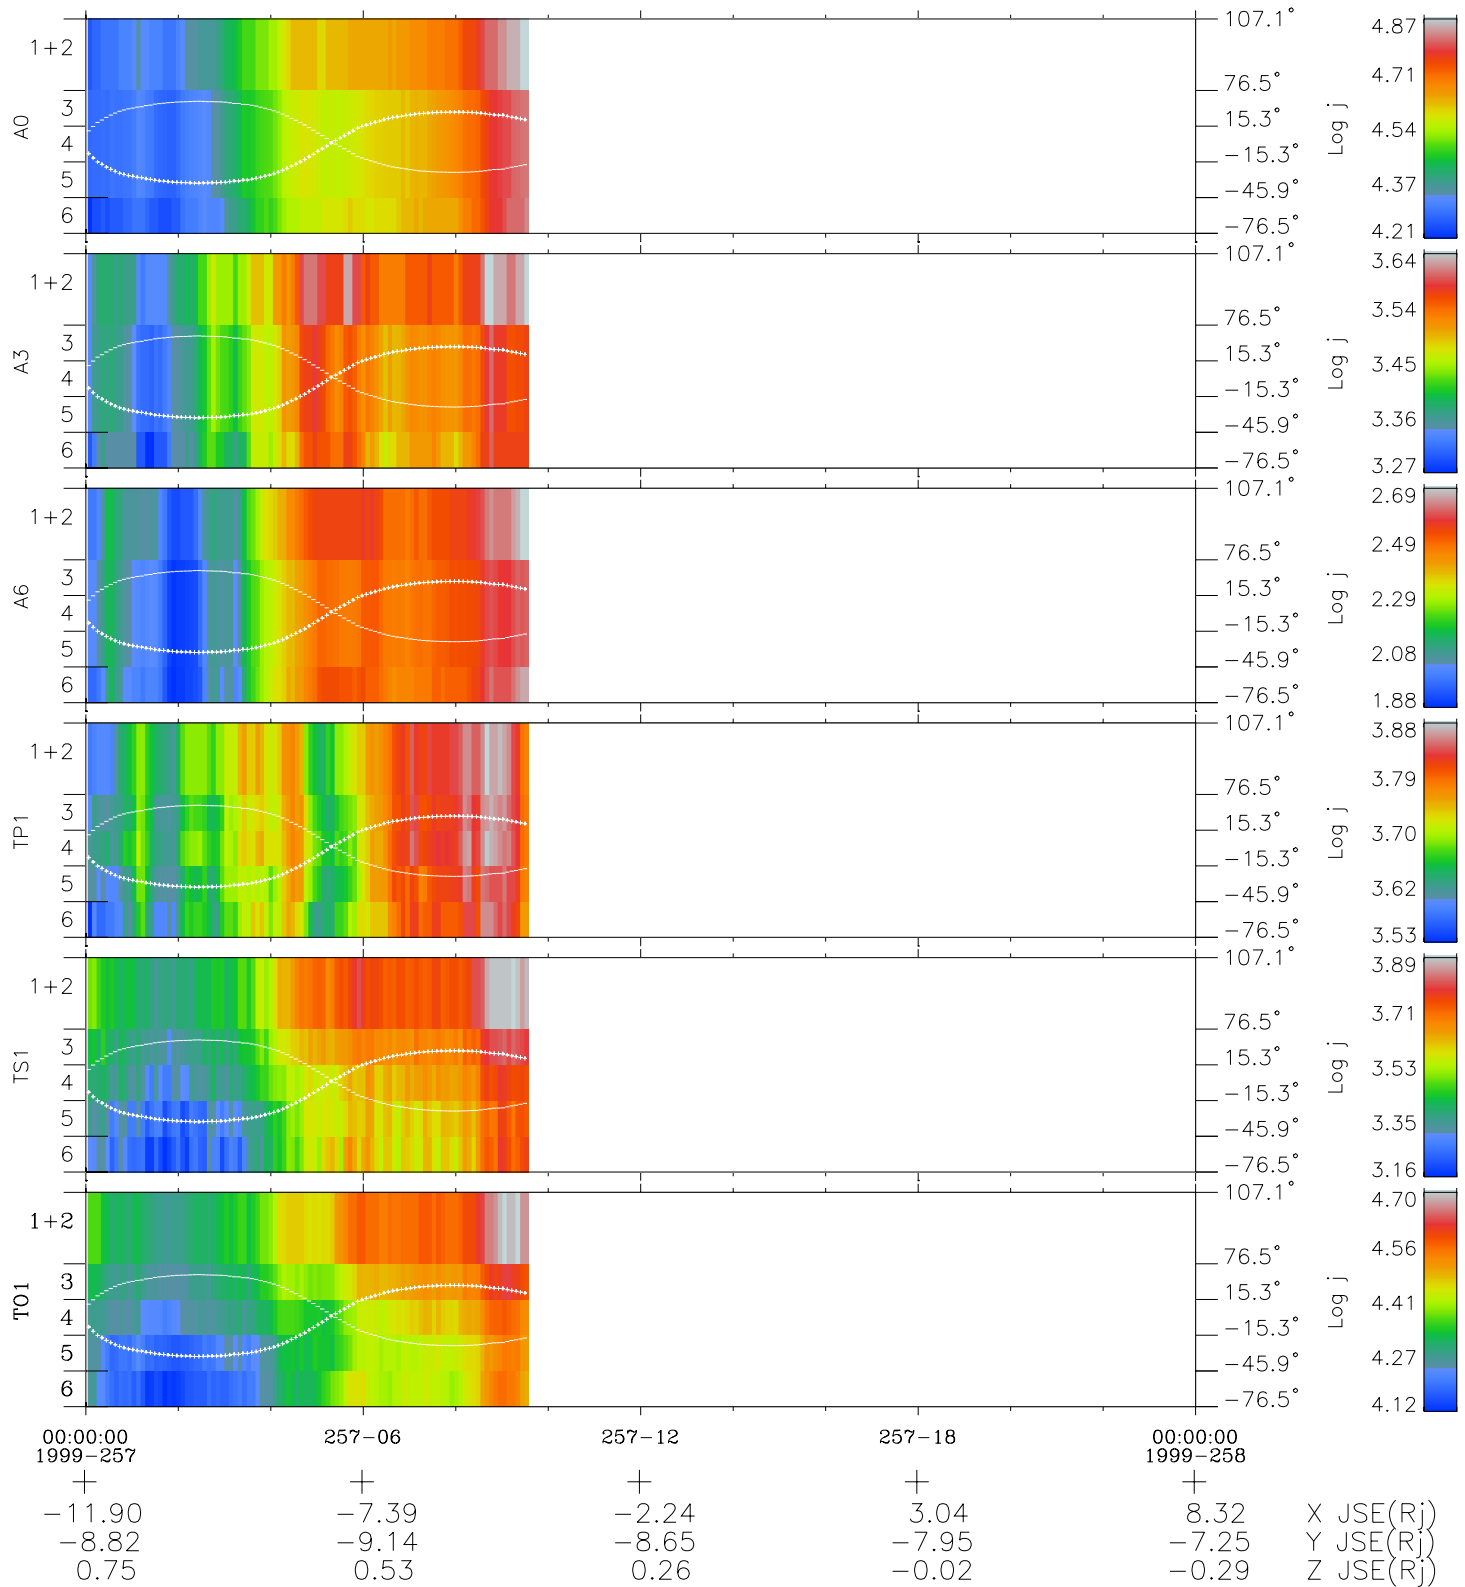

Galileo EPD Real Elevation Anisotropies 99257

Software Version: RTELEV_FLUX V 1.20
Data Production: 06-03-00
Plot Production: Sun Sep 16 23:41:38 2001
Color File: wondr3
Geofactor File: 1.1

- ◇ = Jupiter look direction
- = Corotation look direction