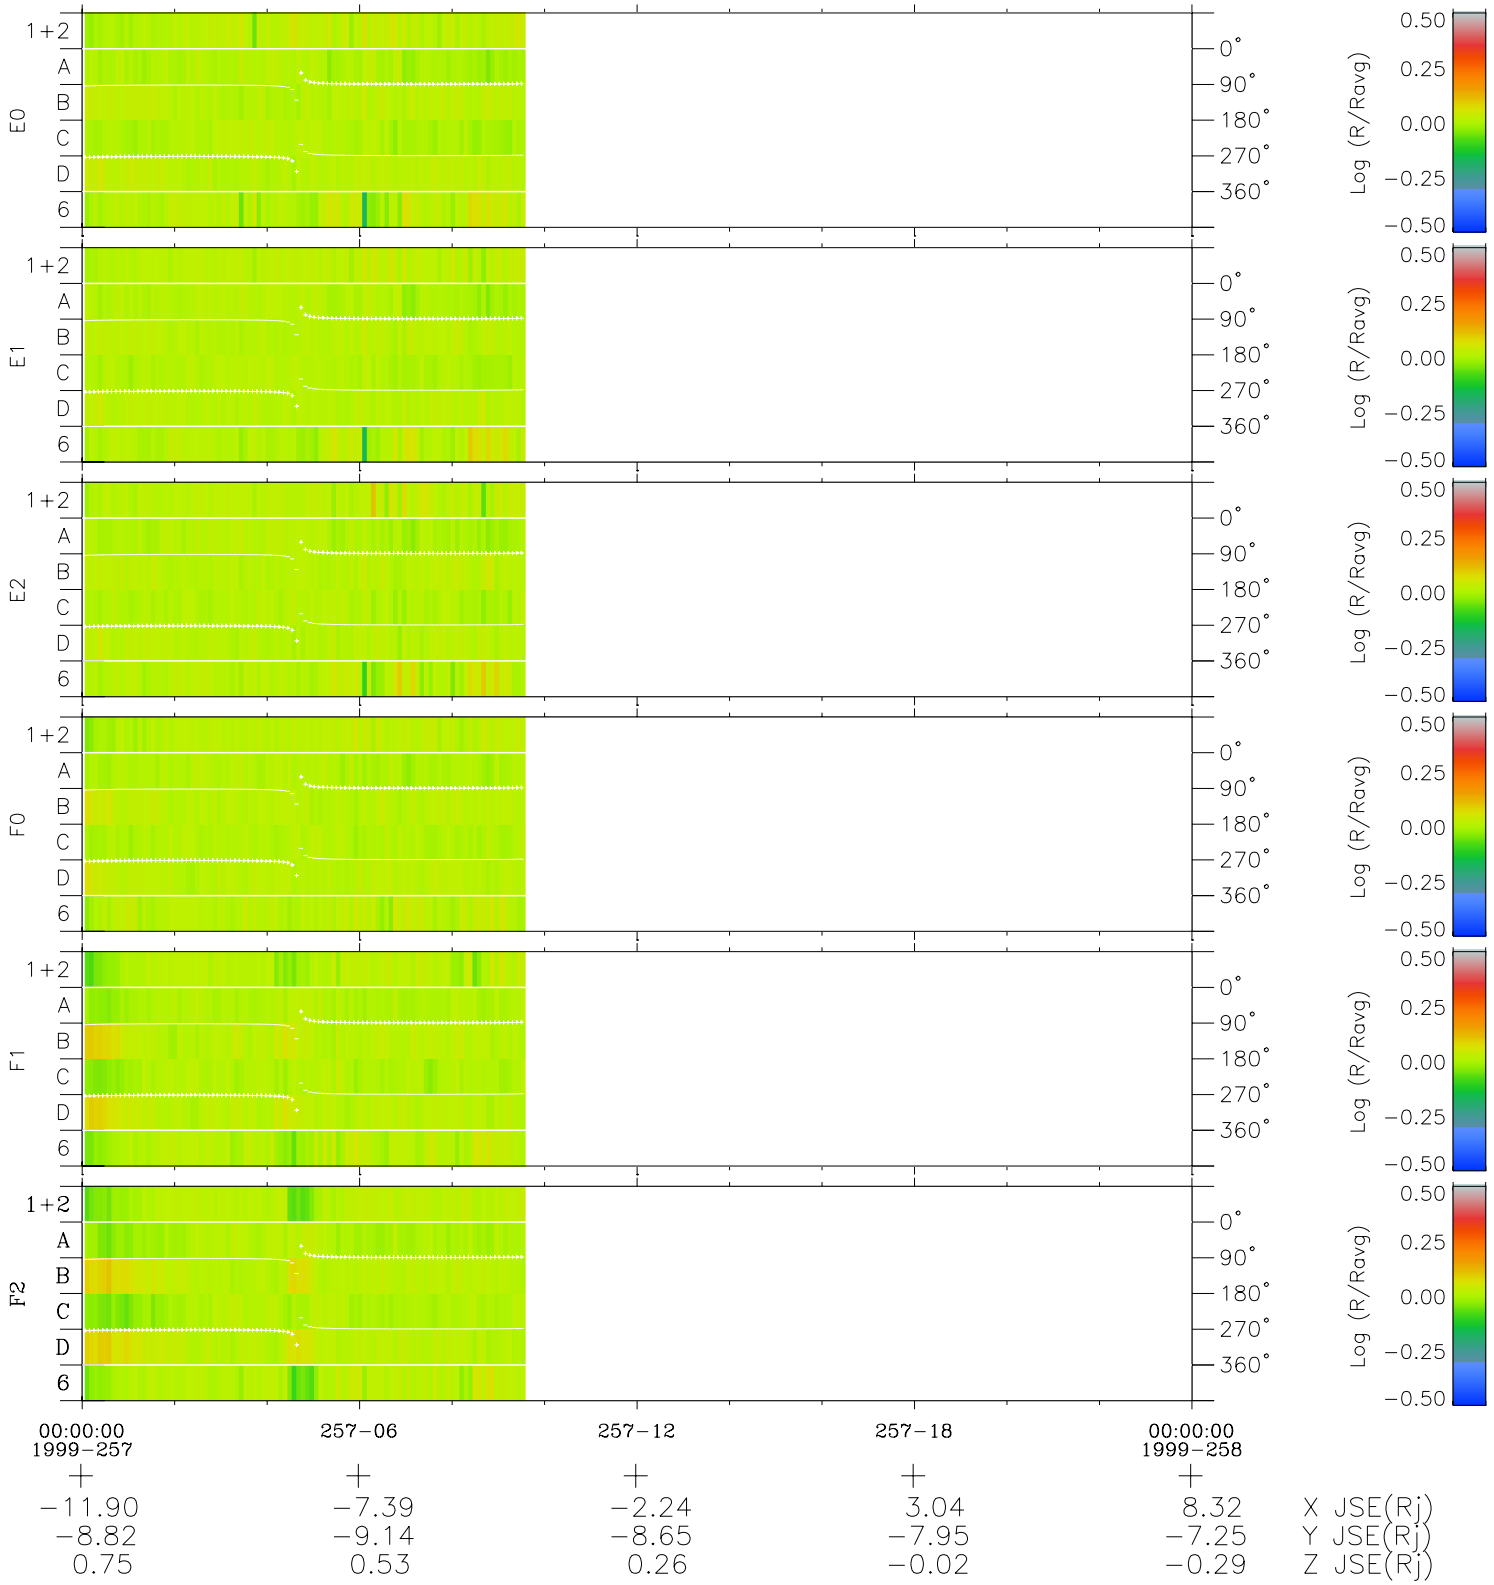

# Galileo EPD Real Time Azimuth Anisotropies 99257

Software Version: RTAZIM\_MEAN V 1.20  
 Data Production: 06-03-00  
 Plot Production: Sun Sep 16 23:42:01 2001  
 Color File: wondr3  
 Geofactor File: 1.1

◇ = Jupiter look direction  
 □ = Corotation look direction