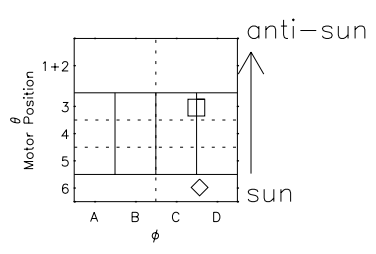

Galileo EPD Real Time Azimuth Anisotropies 99257

Software Version: RTAZIM_NORM V 1.20
 Data Production: 06-03-00
 Plot Production: Sun Sep 16 23:42:14 2001
 Color File: wondr3
 Geofactor File: 1.1

◇ = Jupiter look direction
 □ = Corotation look direction