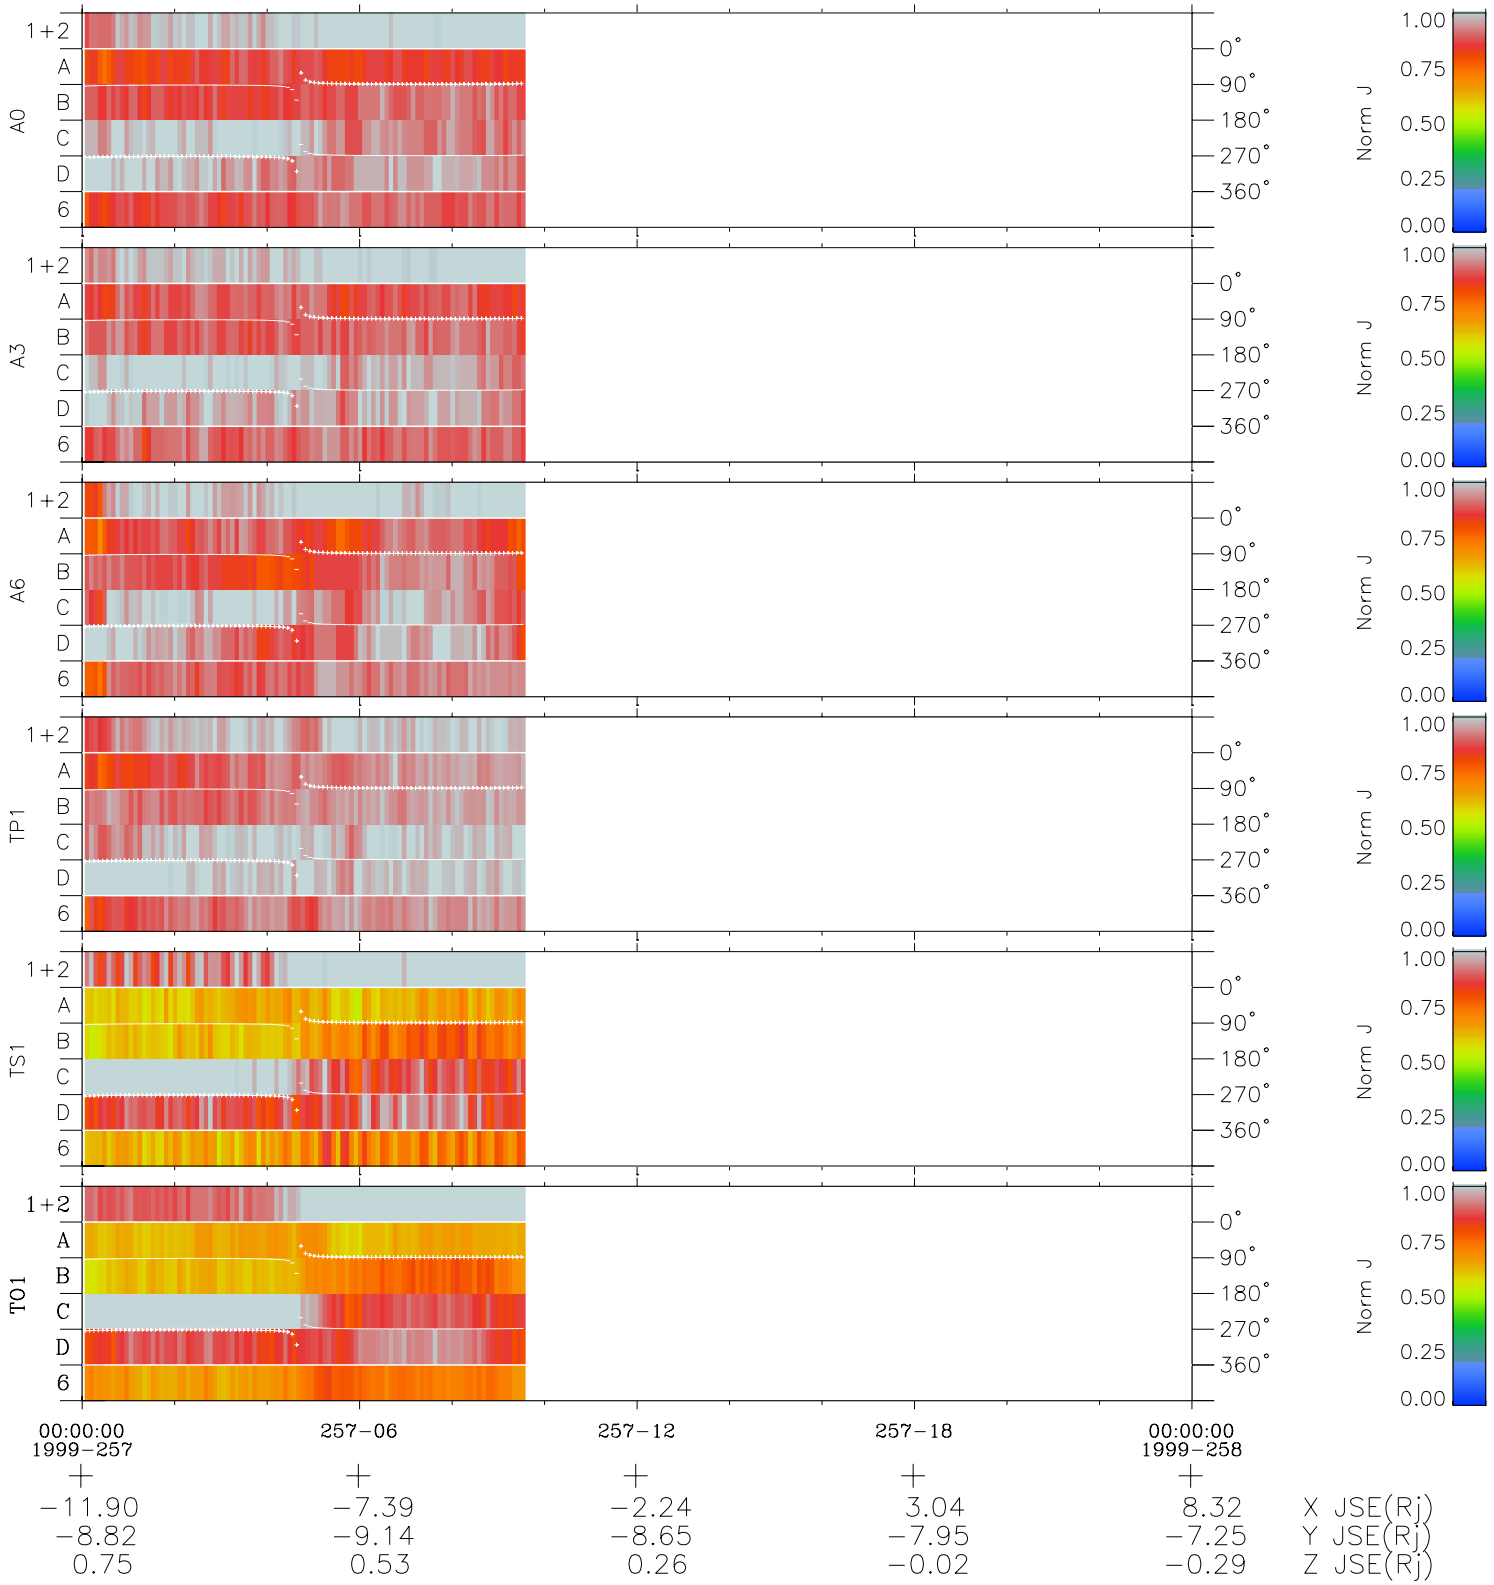

Galileo EPD Real Time Azimuth Anisotropies 99257

Software Version: RTAZIM_NORM V 1.20
 Data Production: 06-03-00
 Plot Production: Sun Sep 16 23:42:14 2001
 Color File: wondr3
 Geofactor File: 1.1

◇ = Jupiter look direction
 □ = Corotation look direction