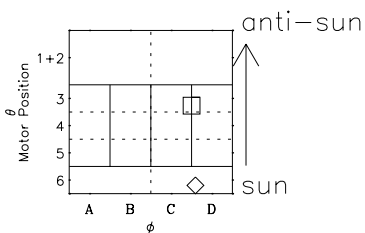

Galileo EPD Real-Time Six-Sector 99256

Software Version: RTLINE_R6 V 1.20
Data Production: 06-03-00
Plot Production: Sun Sep 16 23:35:19 2001

◇ = Jupiter look direction
□ = Corotation look direction