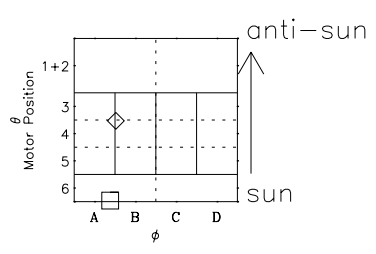

# Galileo EPD Real Time Omni Spectrum 99226

Software Version: RTSPEC\_OMNI V 1.20  
 Data Production: 06-03-00  
 Plot Production: Sun Sep 16 23:27:59 2001  
 Color File: wondr3  
 Geofactor File: 1.1

◇ = Jupiter look direction  
 □ = Corotation look direction