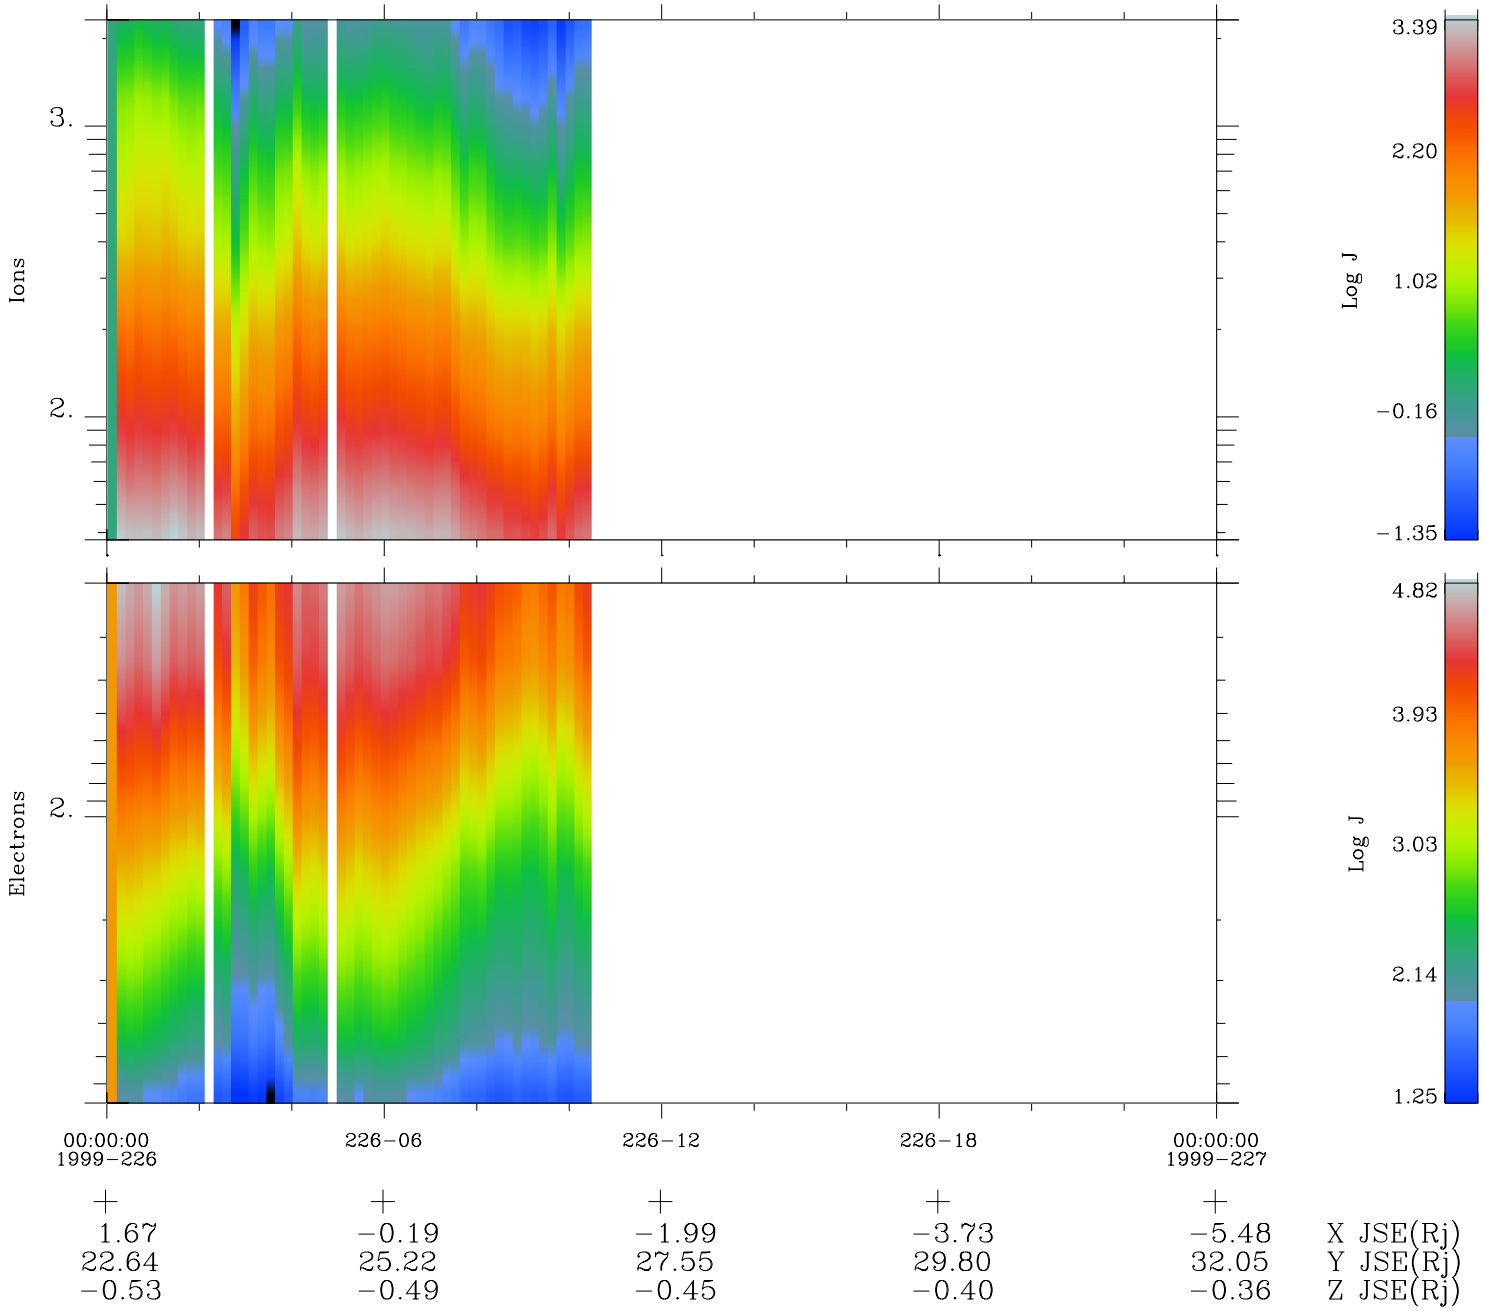

# Galileo EPD Real Time Omni Spectrum 99226

Software Version: RTSPEC\_OMNI V 1.20  
 Data Production: 06-03-00  
 Plot Production: Sun Sep 16 23:27:59 2001  
 Color File: wondr3  
 Geofactor File: 1.1

◇ = Jupiter look direction  
 □ = Corotation look direction