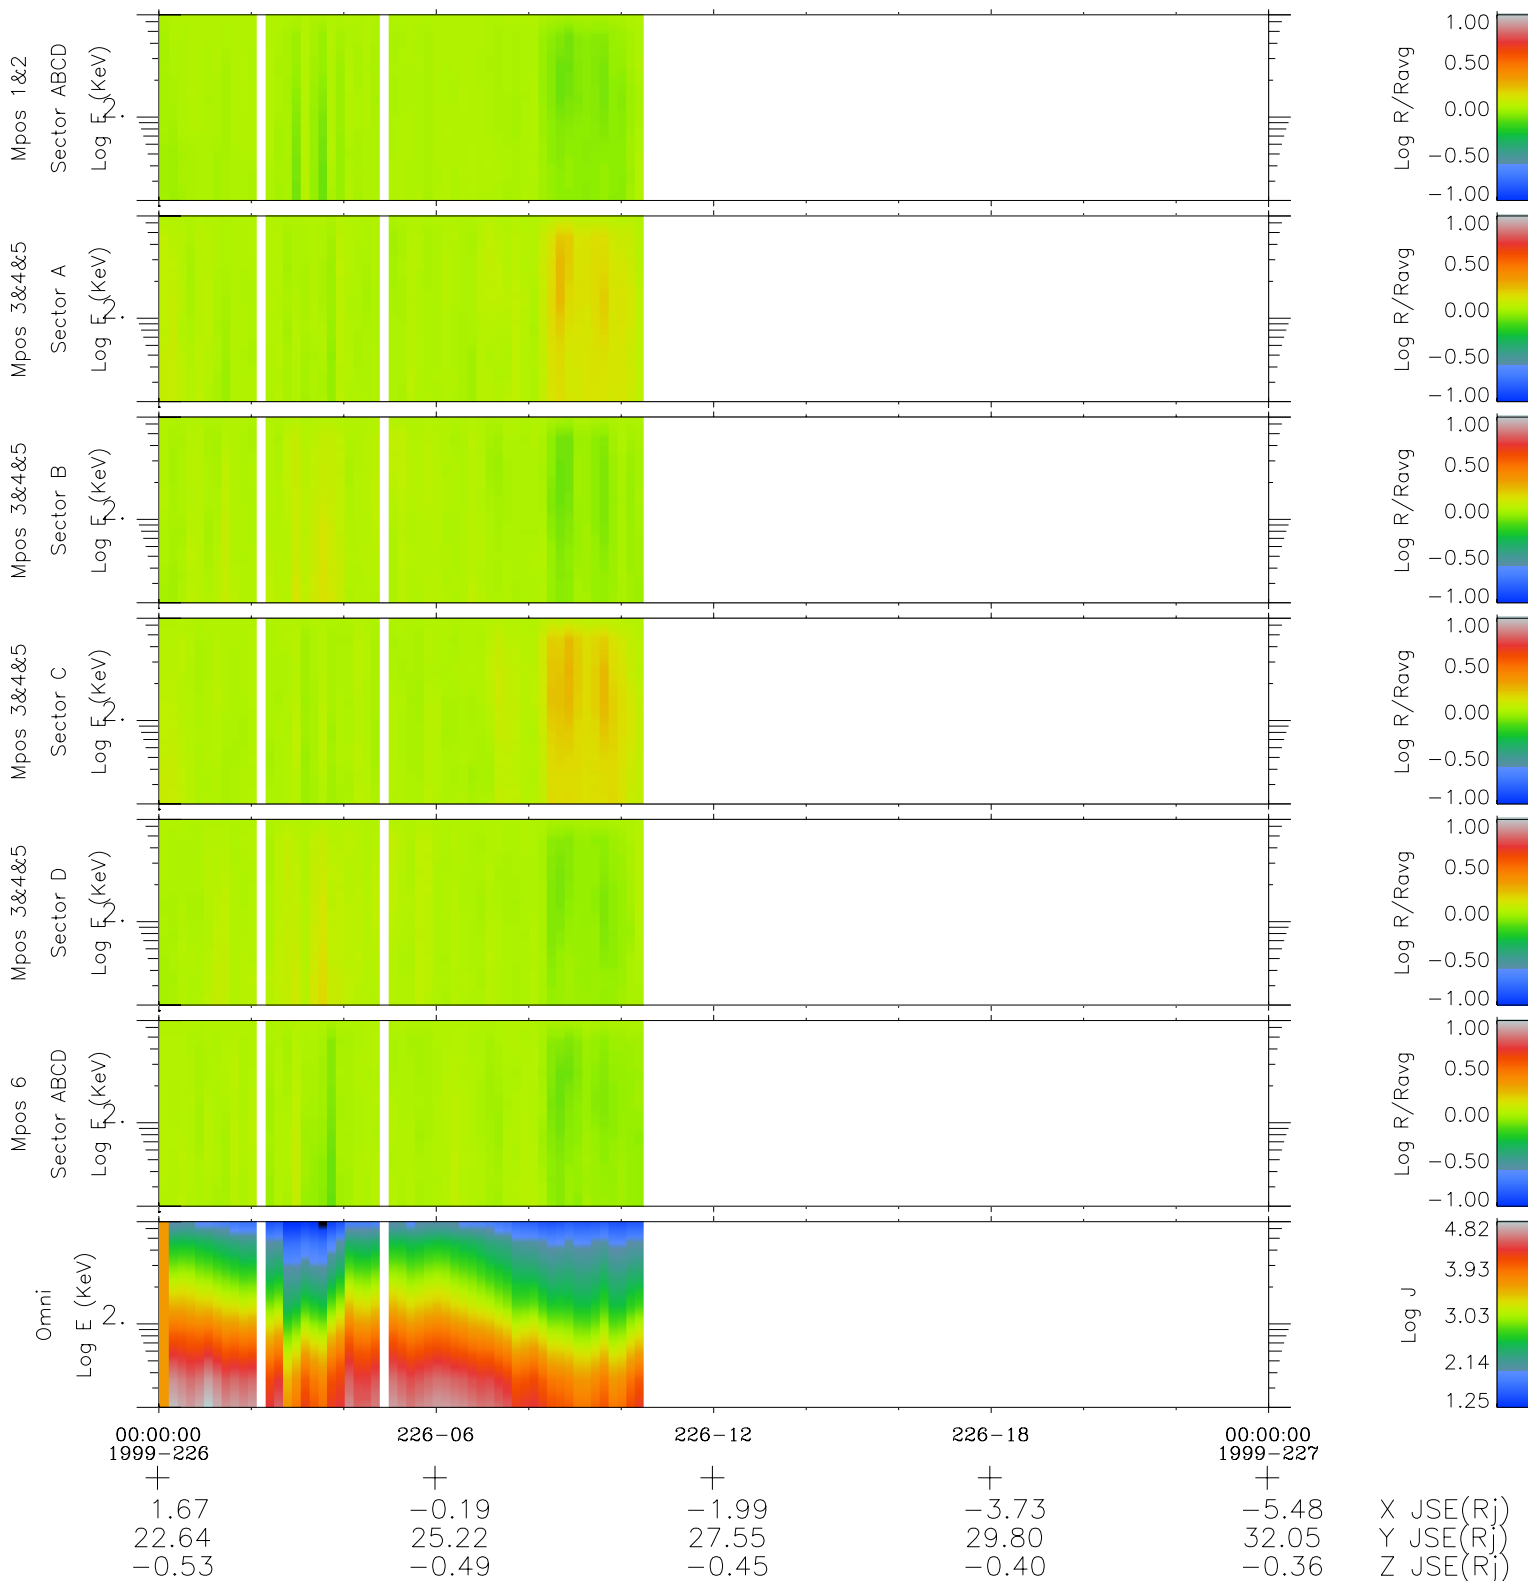

Galileo EPD Real Time R6 Electrons Spectra 99226

Software Version: RTSPEC_R6 V 1.20
 Data Production: 06-03-00
 Plot Production: Sun Sep 16 23:27:56 2001
 Color File: wondr3
 Geofactor File: 1.1

- ◇ = Jupiter look direction
- = Corotation look direction