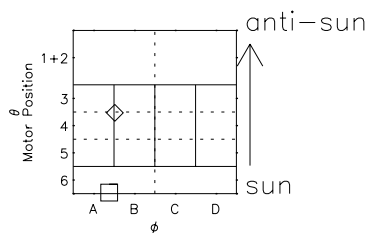

Galileo EPD Real Time R6 Ions Spectra 99226

Software Version: RTSPEC_R6 V 1.20
 Data Production: 06-03-00
 Plot Production: Sun Sep 16 23:27:51 2001
 Color File: wondr3
 Geofactor File: 1.1

- ◇ = Jupiter look direction
- = Corotation look direction