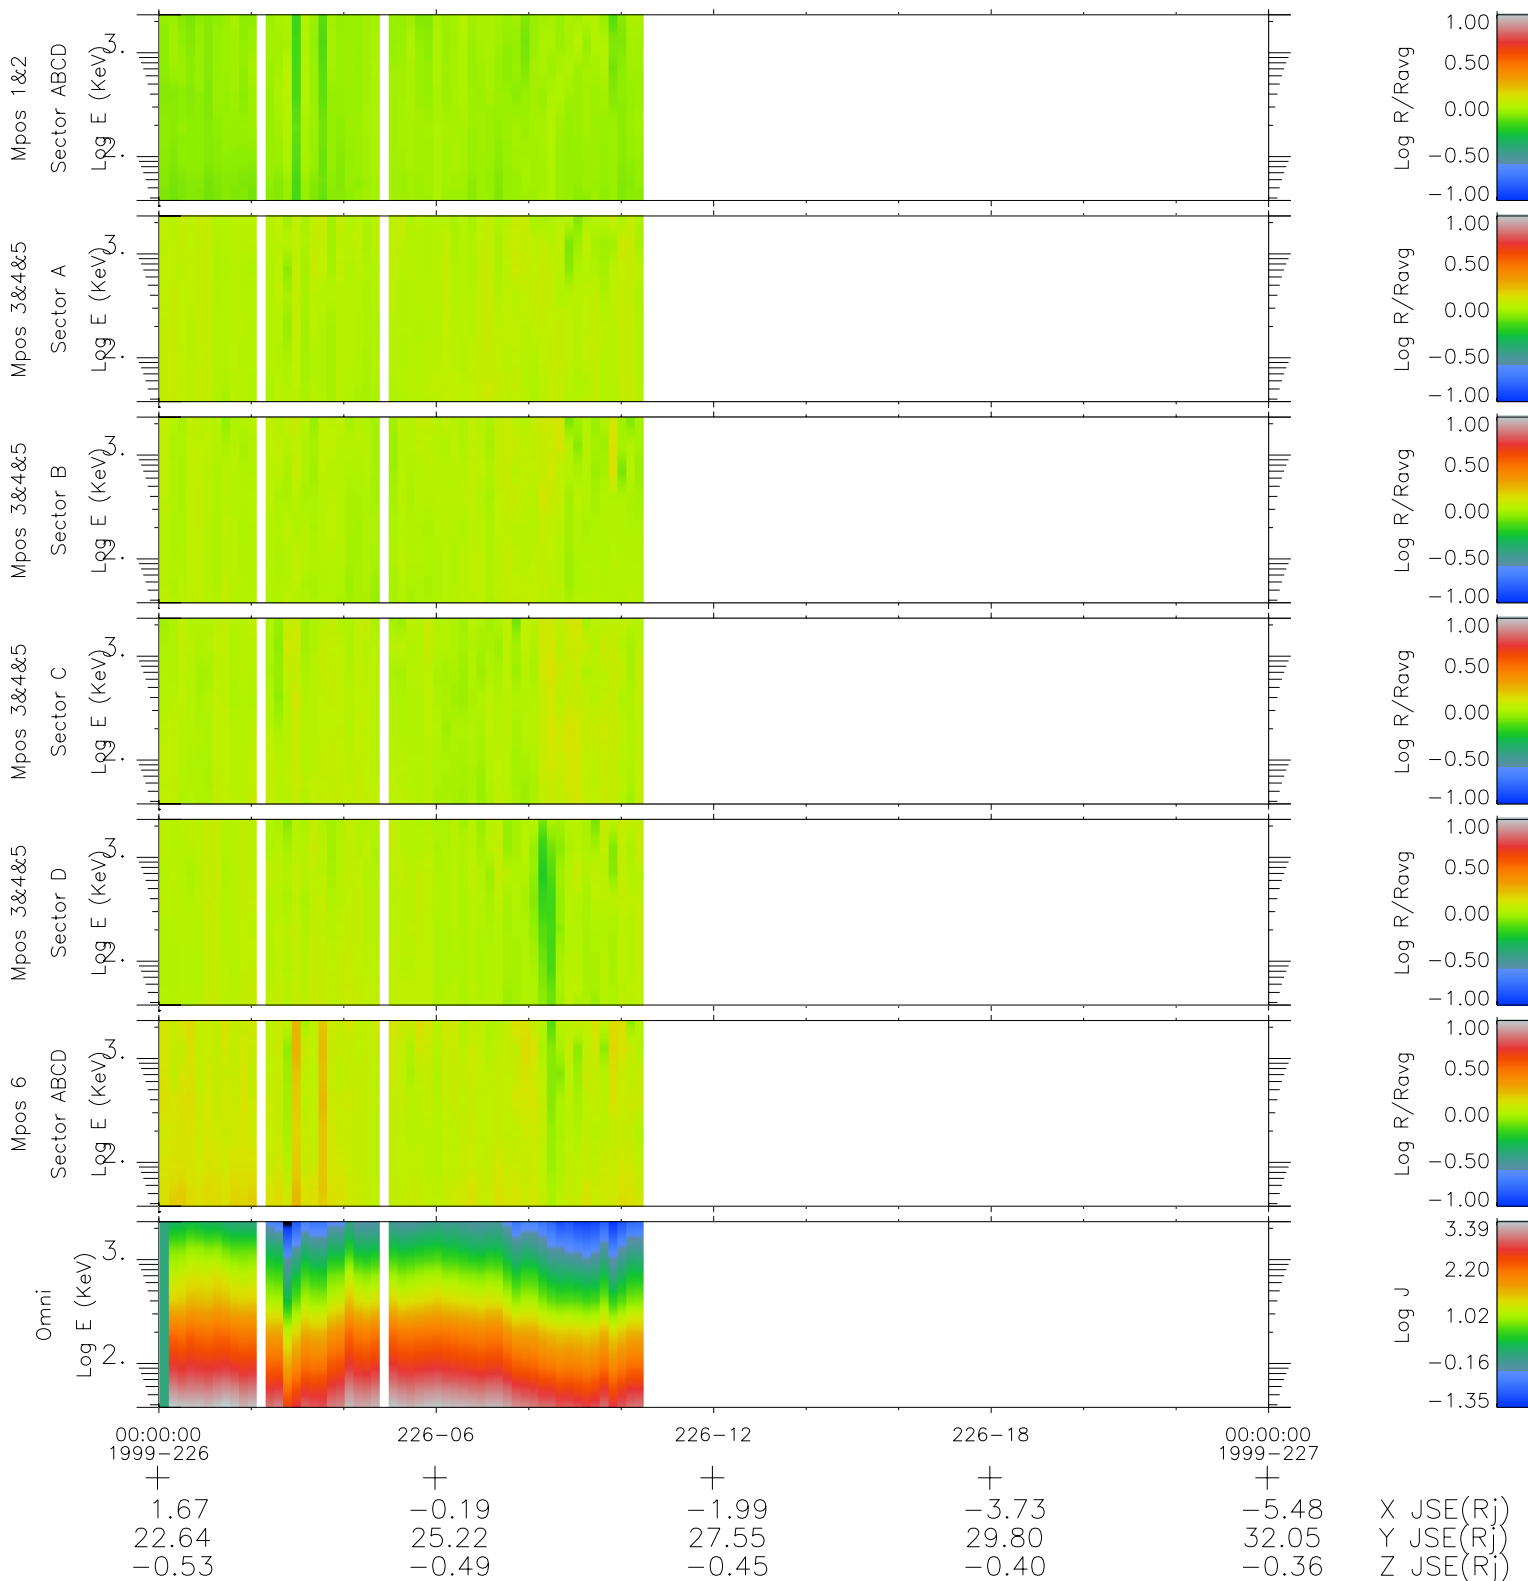

Galileo EPD Real Time R6 Ions Spectra 99226

Software Version: RTSPEC_R6 V 1.20
 Data Production: 06-03-00
 Plot Production: Sun Sep 16 23:27:51 2001
 Color File: wondr3
 Geofactor File: 1.1

- ◇ = Jupiter look direction
- = Corotation look direction