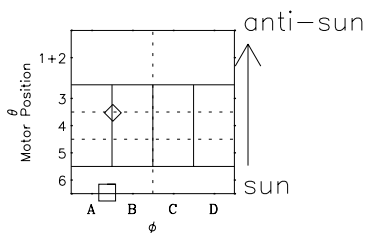

Galileo EPD Real-Time Six-Sector 99226

Software Version: RTLINE_R6 V 1.20
Data Production: 06-03-00
Plot Production: Sun Sep 16 23:29:07 2001

◇ = Jupiter look direction
□ = Corotation look direction