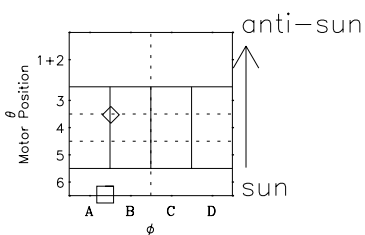

Galileo EPD Real-Time Six-Sector 99226

Software Version: RTLINE_R6 V 1.20
Data Production: 06-03-00
Plot Production: Sun Sep 16 23:29:06 2001

◇ = Jupiter look direction
□ = Corotation look direction