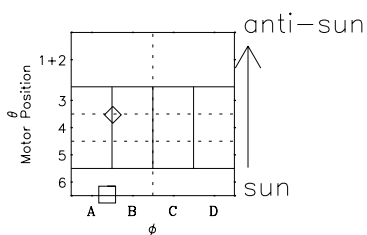

# Galileo EPD Real-Time Six-Sector 99226

Software Version: RTLINE\_R6 V 1.20  
Data Production: 06-03-00  
Plot Production: Sun Sep 16 23:29:05 2001

◇ = Jupiter look direction  
□ = Corotation look direction