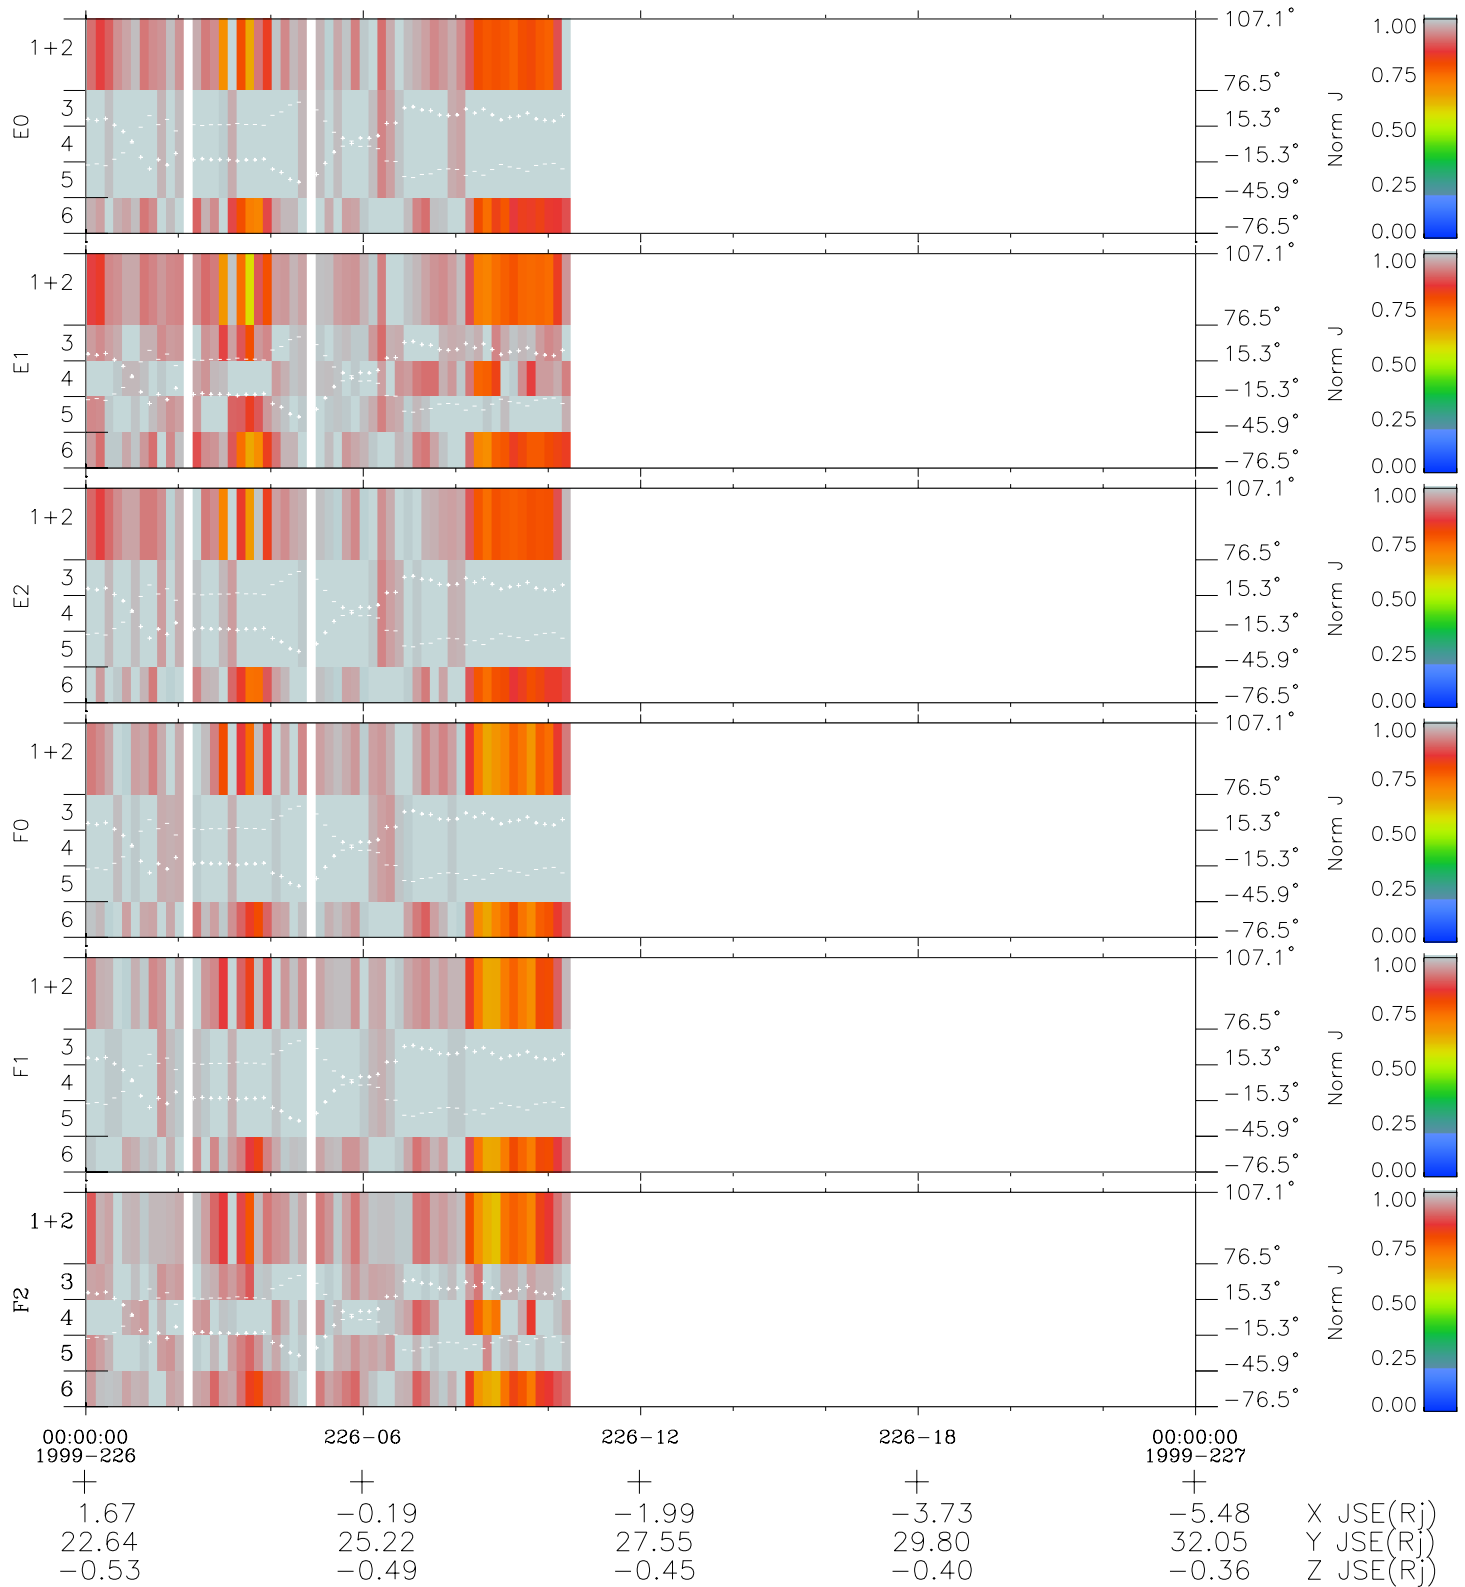

Galileo EPD Real Elevation Anisotropies 99226

Software Version: RTELEV_NORM V 1.20
Data Production: 06-03-00
Plot Production: Sun Sep 16 23:28:40 2001
Color File: wondr3
Geofactor File: 1.1

- ◇ = Jupiter look direction
- = Corotation look direction