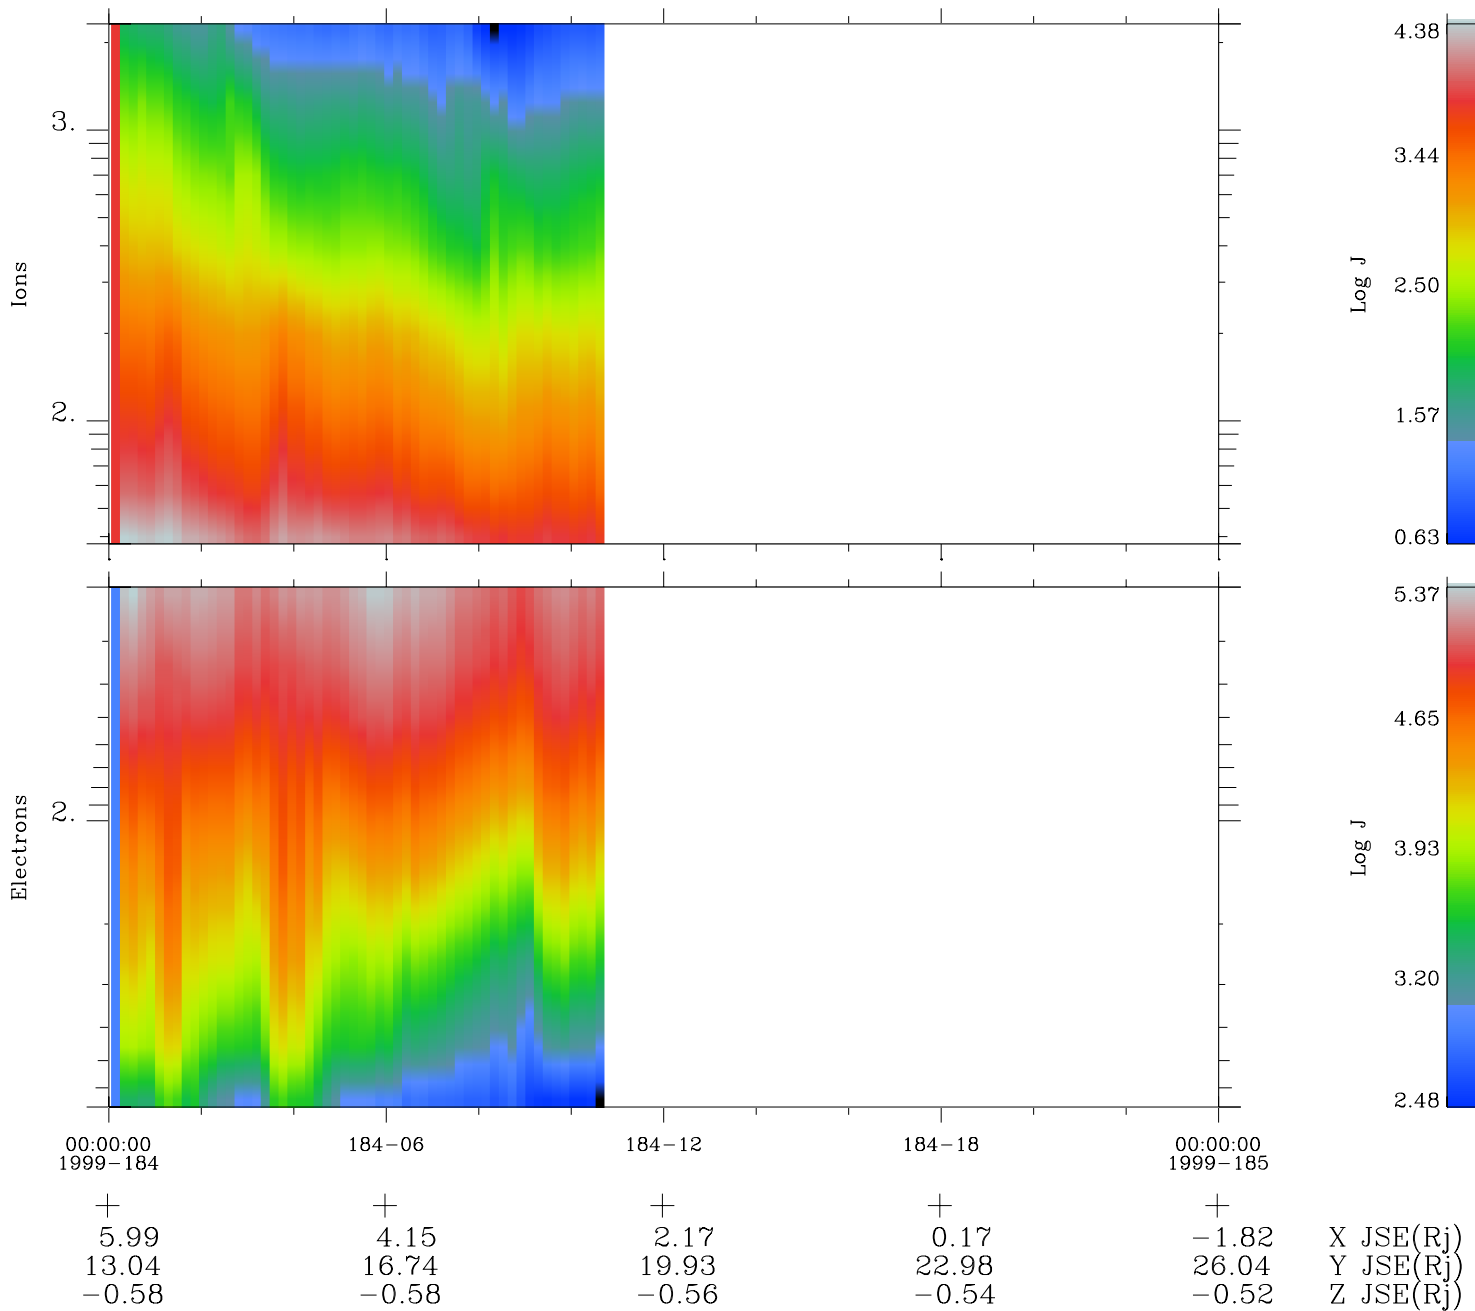

Galileo EPD Real Time Omni Spectrum 99184

Software Version: RTSPEC_OMNI V 1.20
 Data Production: 06-03-00
 Plot Production: Sun Sep 16 22:57:02 2001
 Color File: wondr3
 Geofactor File: 1.1

◇ = Jupiter look direction
 □ = Corotation look direction