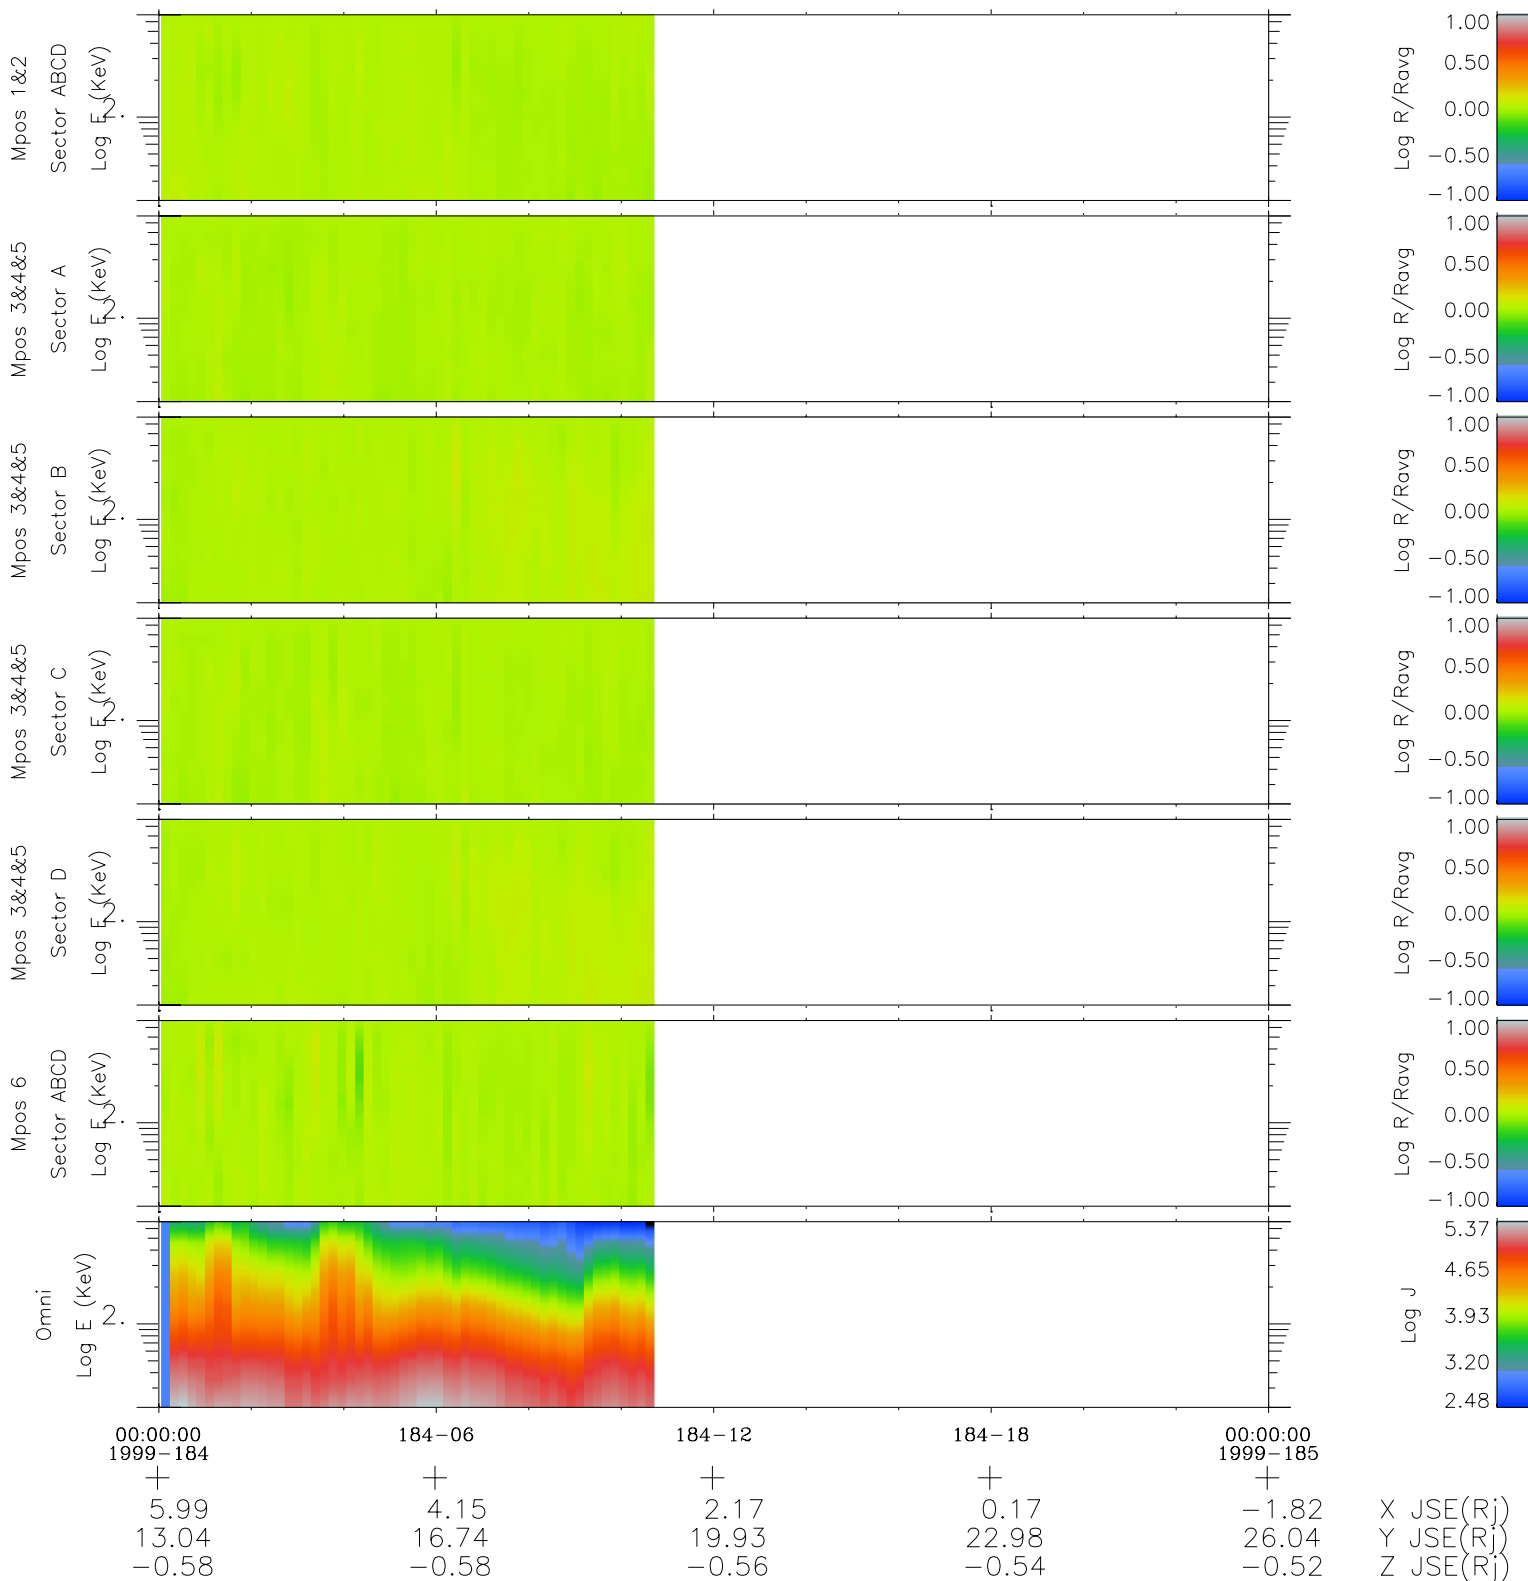

# Galileo EPD Real Time R6 Electrons Spectra 99184

Software Version: RTSPEC\_R6 V 1.20  
 Data Production: 06-03-00  
 Plot Production: Sun Sep 16 22:56:58 2001  
 Color File: wondr3  
 Geofactor File: 1.1

- ◇ = Jupiter look direction
- = Corotation look direction