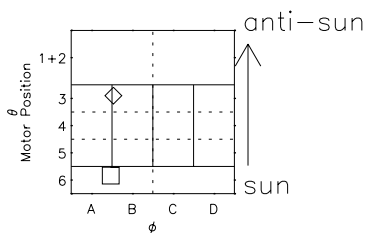

# Galileo EPD Real Time R6 Ions Spectra 99184

Software Version: RTSPEC\_R6 V 1.20  
 Data Production: 06-03-00  
 Plot Production: Sun Sep 16 22:56:53 2001  
 Color File: wondr3  
 Geofactor File: 1.1

- ◇ = Jupiter look direction
- = Corotation look direction