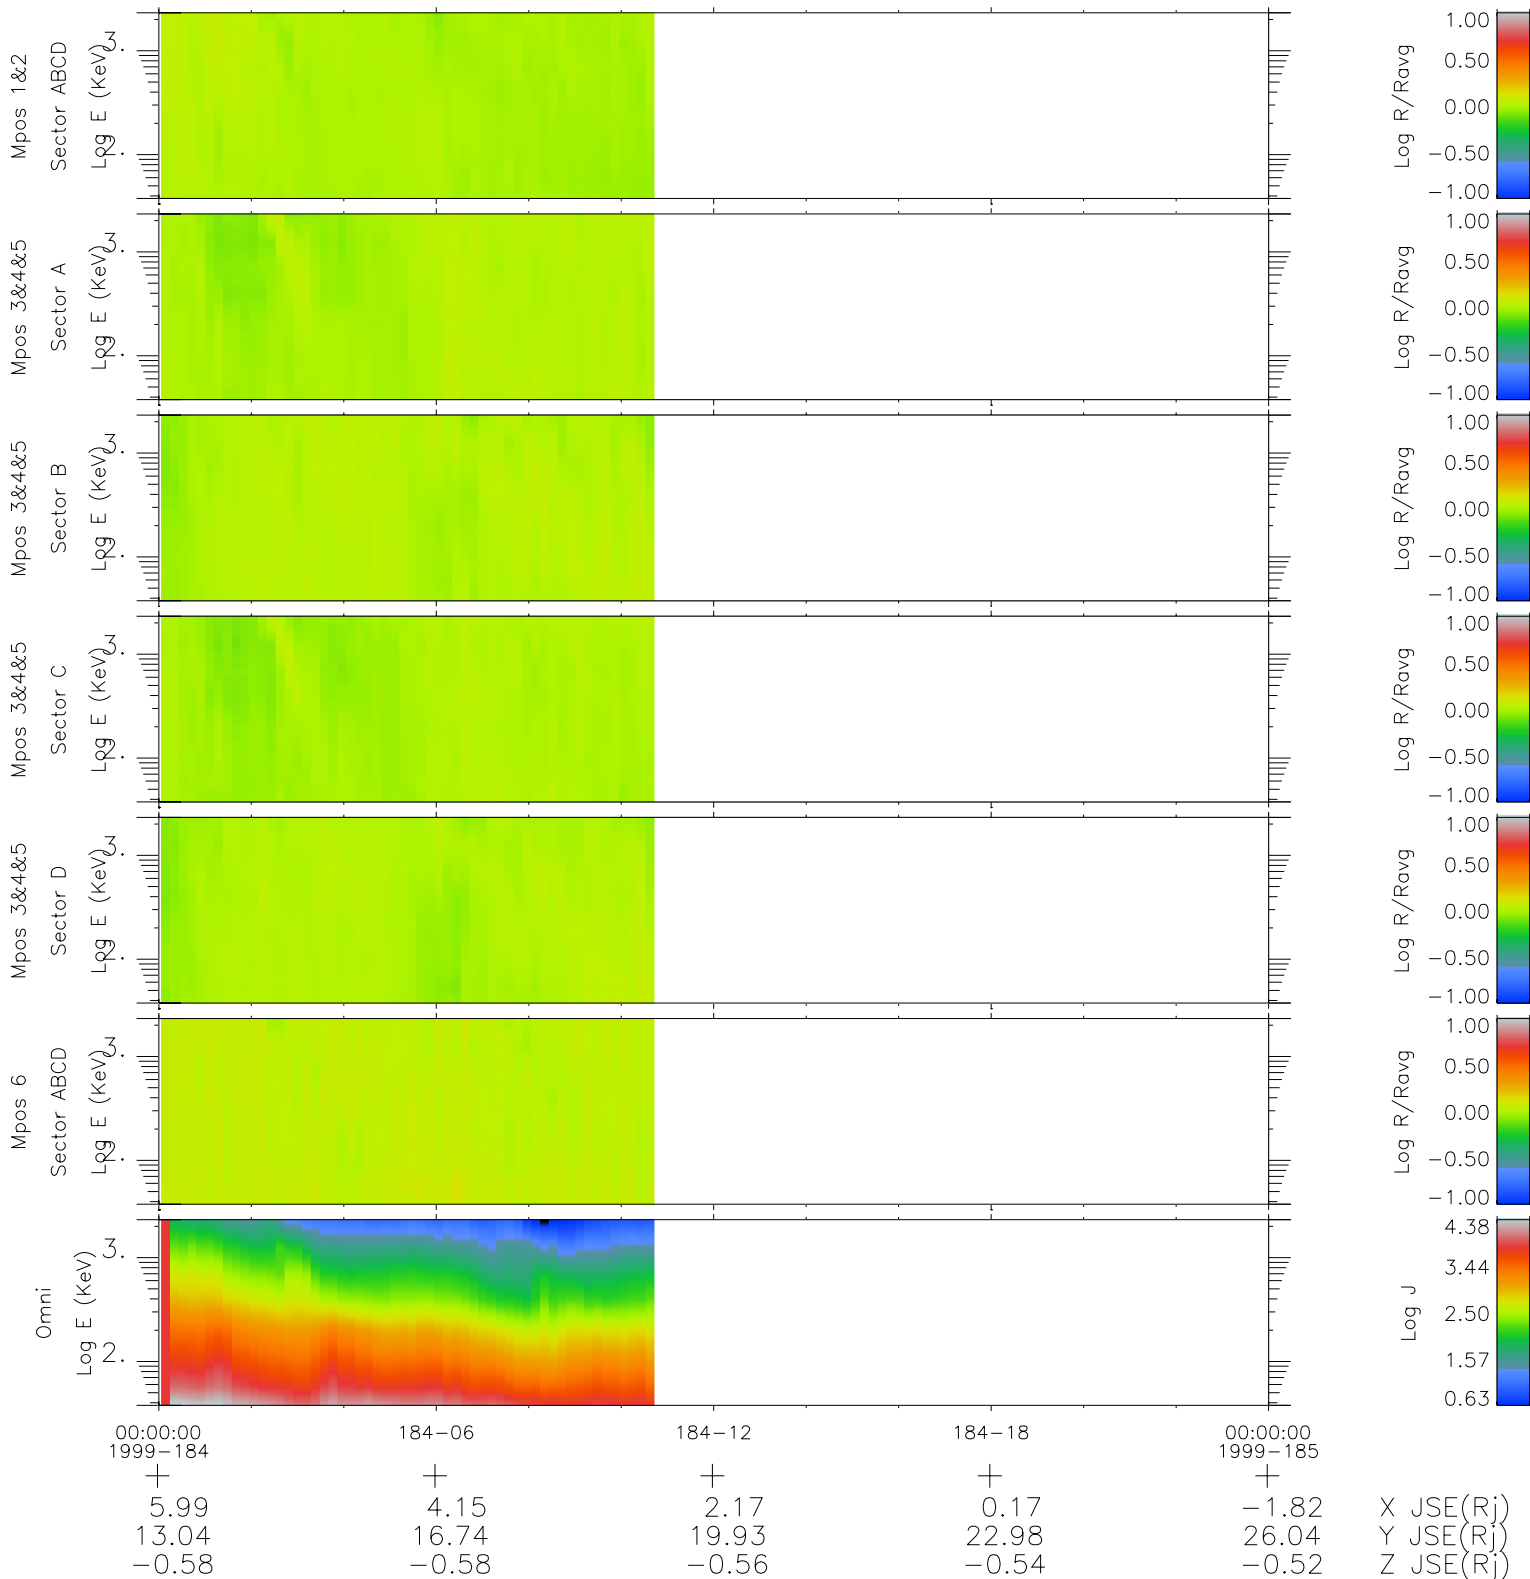

# Galileo EPD Real Time R6 Ions Spectra 99184

Software Version: RTSPEC\_R6 V 1.20  
 Data Production: 06-03-00  
 Plot Production: Sun Sep 16 22:56:53 2001  
 Color File: wondr3  
 Geofactor File: 1.1

- ◇ = Jupiter look direction
- = Corotation look direction