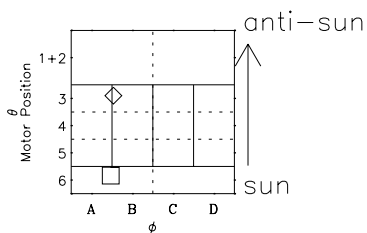

Galileo EPD Real-Time Six-Sector 99184

Software Version: RTLINE_R6 V 1.20
Data Production: 06-03-00
Plot Production: Sun Sep 16 22:58:16 2001

◇ = Jupiter look direction
□ = Corotation look direction