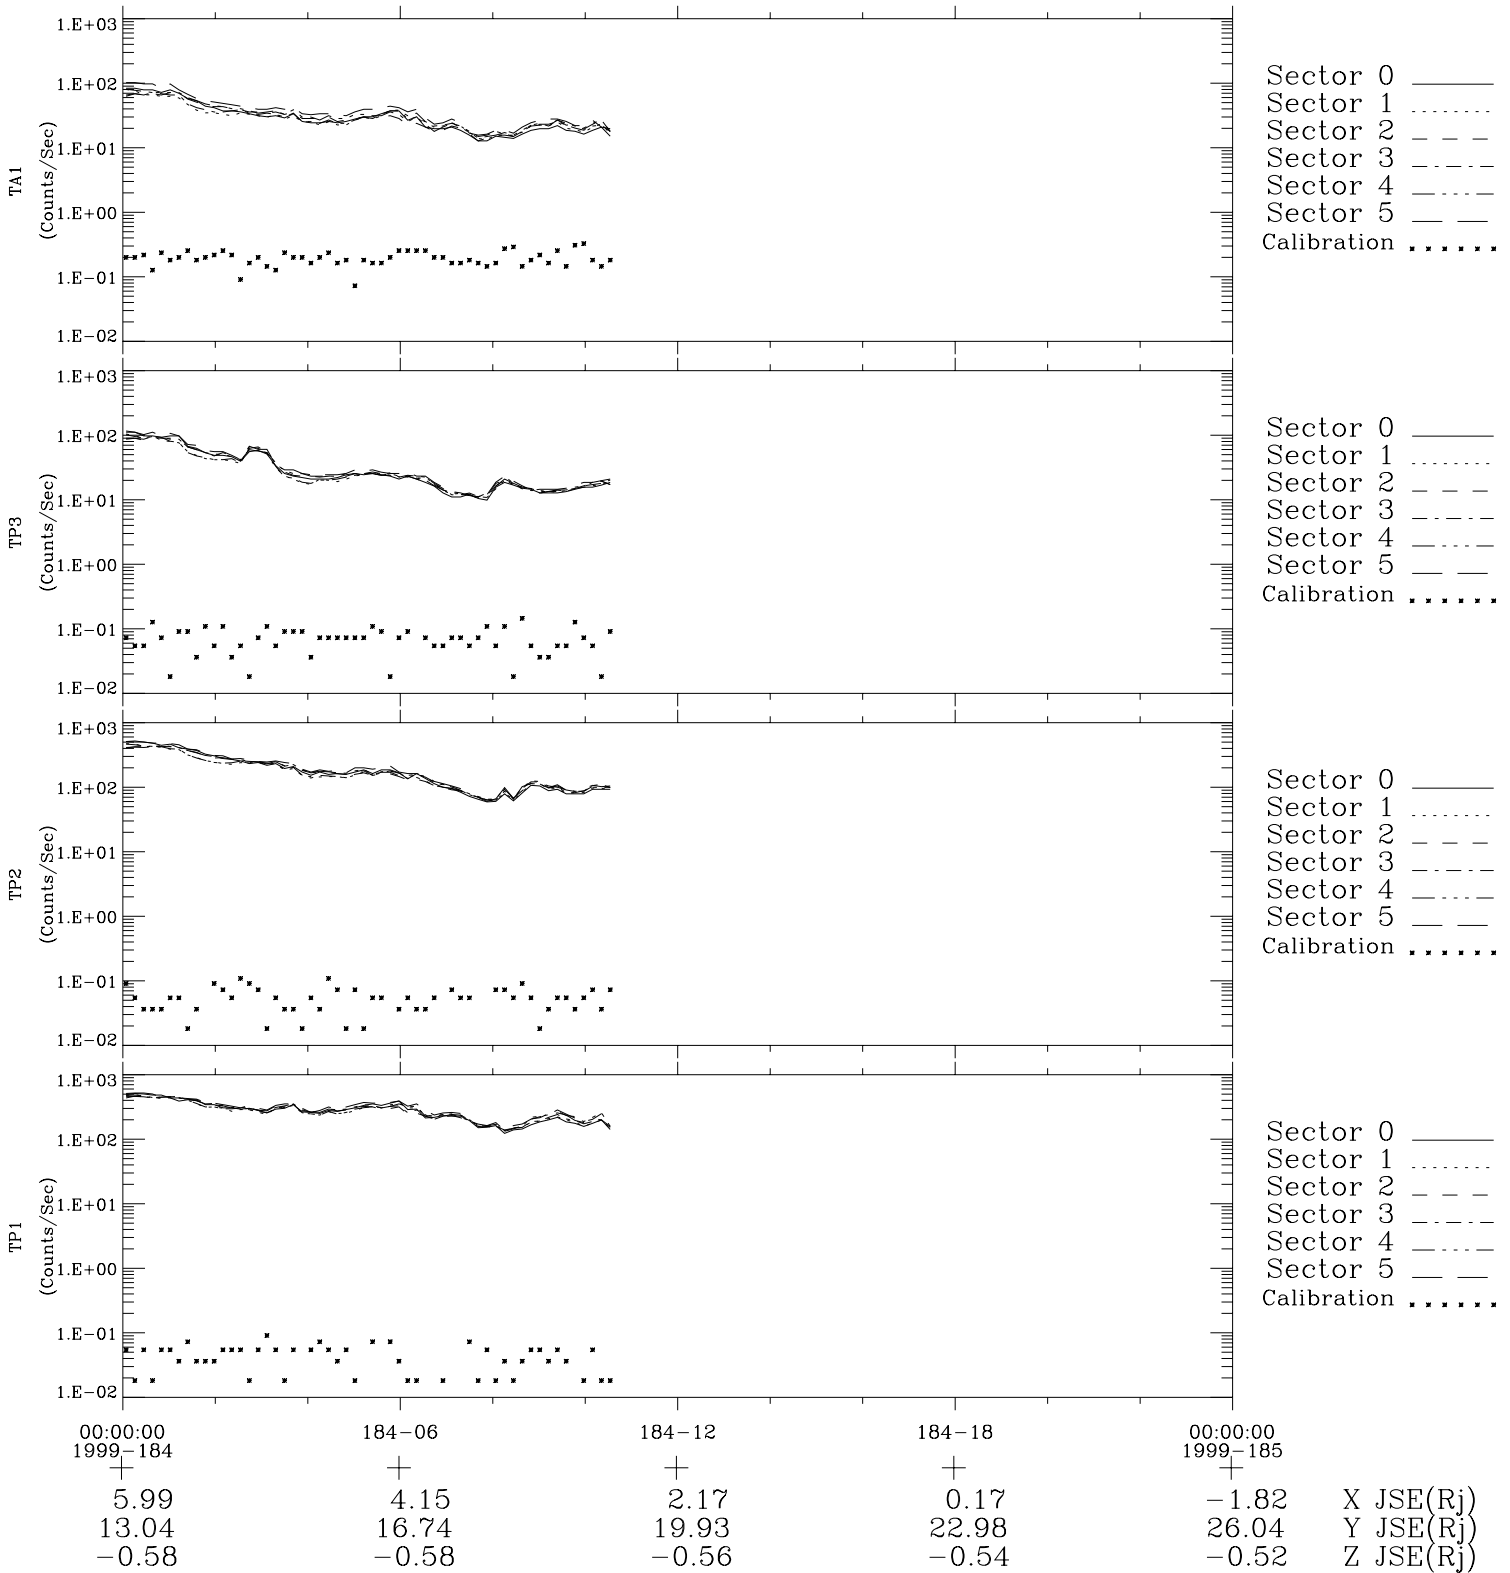

# Galileo EPD Real-Time Six-Sector 99184

Software Version: RTLINE\_R6 V 1.20  
Data Production: 06-03-00  
Plot Production: Sun Sep 16 22:58:15 2001

◇ = Jupiter look direction  
□ = Corotation look direction