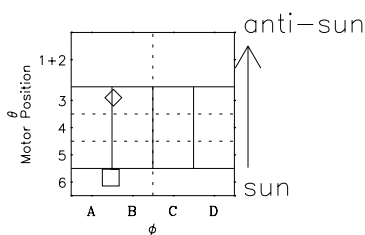

# Galileo EPD Real-Time Six-Sector 99184

Software Version: RTLINE\_R6 V 1.20  
Data Production: 06-03-00  
Plot Production: Sun Sep 16 22:58:15 2001

◇ = Jupiter look direction  
□ = Corotation look direction