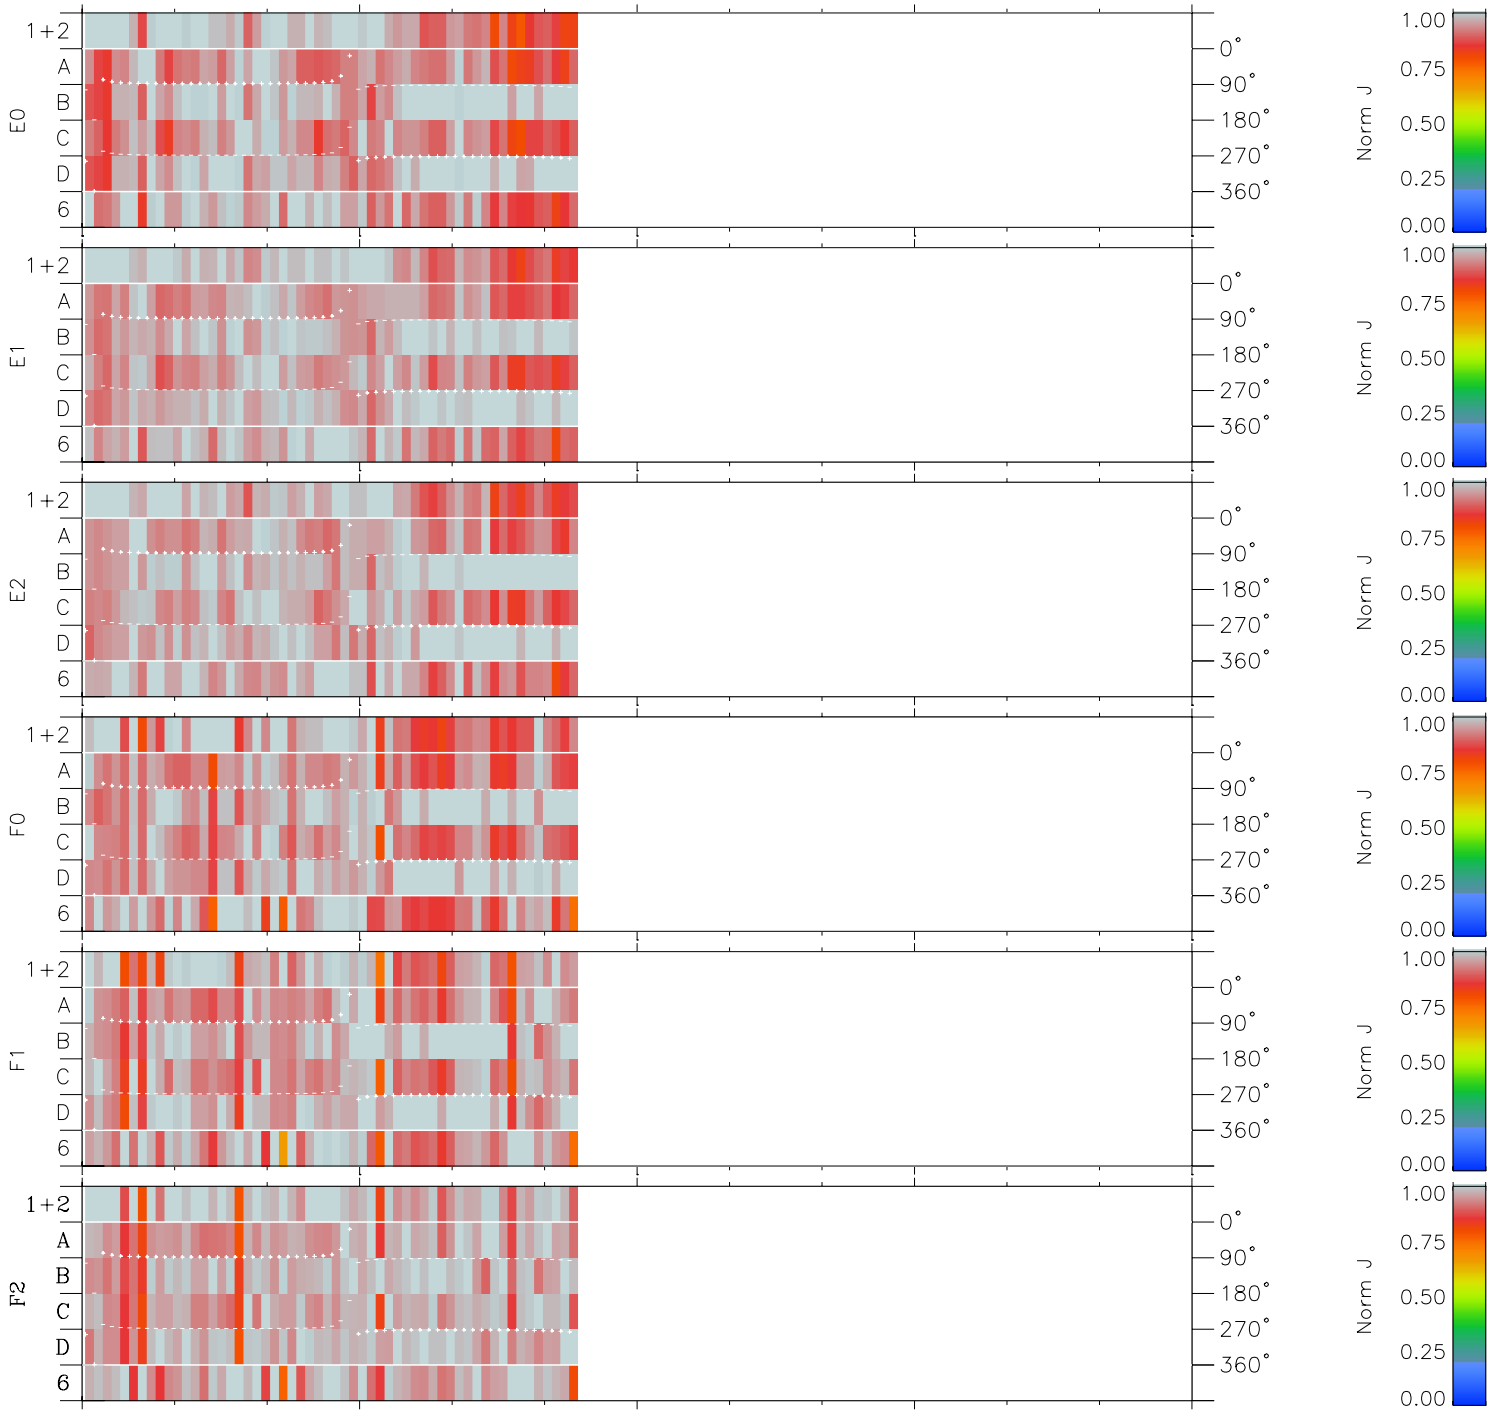

Galileo EPD Real Time Azimuth Anisotropies 99184

Software Version: RTAZIM_NORM V 1.20
 Data Production: 06-03-00
 Plot Production: Sun Sep 16 22:58:07 2001
 Color File: wondr3
 Geofactor File: 1.1

00:00:00 1999-184	184-06	184-12	184-18	00:00:00 1999-185	
+	+	+	+	+	
5.99	4.15	2.17	0.17	-1.82	X JSE(R _j)
13.04	16.74	19.93	22.98	26.04	Y JSE(R _j)
-0.58	-0.58	-0.56	-0.54	-0.52	Z JSE(R _j)

- ◇ = Jupiter look direction
- = Corotation look direction