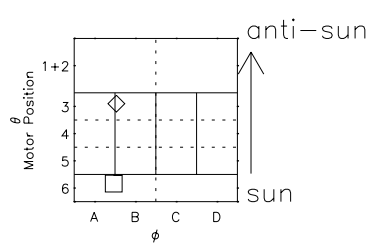

Galileo EPD Real Time Azimuth Anisotropies 99184

Software Version: RTAZIM_NORM V 1.20
 Data Production: 06-03-00
 Plot Production: Sun Sep 16 22:58:07 2001
 Color File: wondr3
 Geofactor File: 1.1

00:00:00 1999-184	184-06	184-12	184-18	00:00:00 1999-185	
+	+	+	+	+	
5.99	4.15	2.17	0.17	-1.82	X JSE(R _j)
13.04	16.74	19.93	22.98	26.04	Y JSE(R _j)
-0.58	-0.58	-0.56	-0.54	-0.52	Z JSE(R _j)

- ◇ = Jupiter look direction
- = Corotation look direction