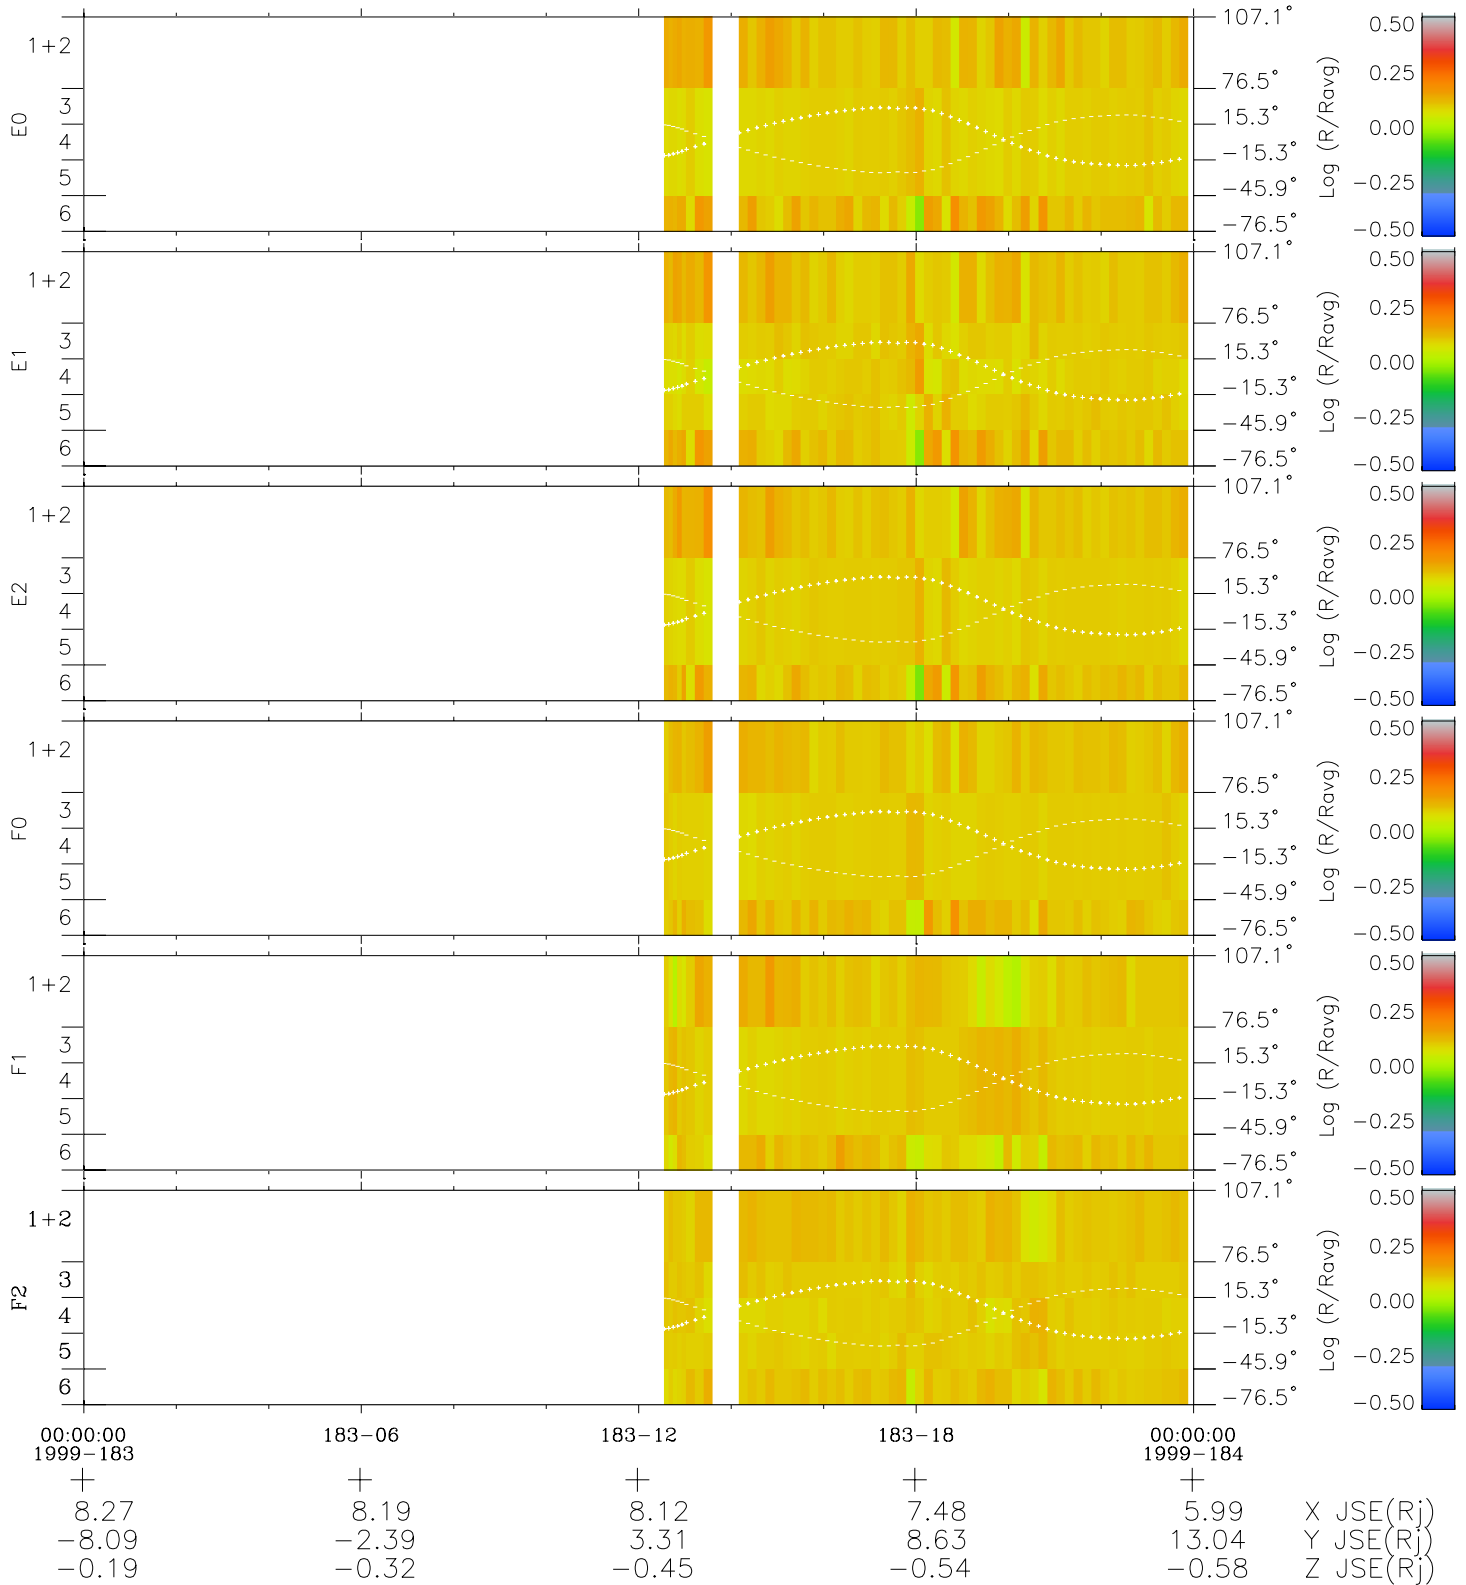

# Galileo EPD Real Elevation Anisotropies 99183

Software Version: RTELEV\_MEAN V 1.20  
 Data Production: 06-03-00  
 Plot Production: Sun Sep 16 22:50:48 2001  
 Color File: wondr3  
 Geofactor File: 1.1

- ◇ = Jupiter look direction
- = Corotation look direction