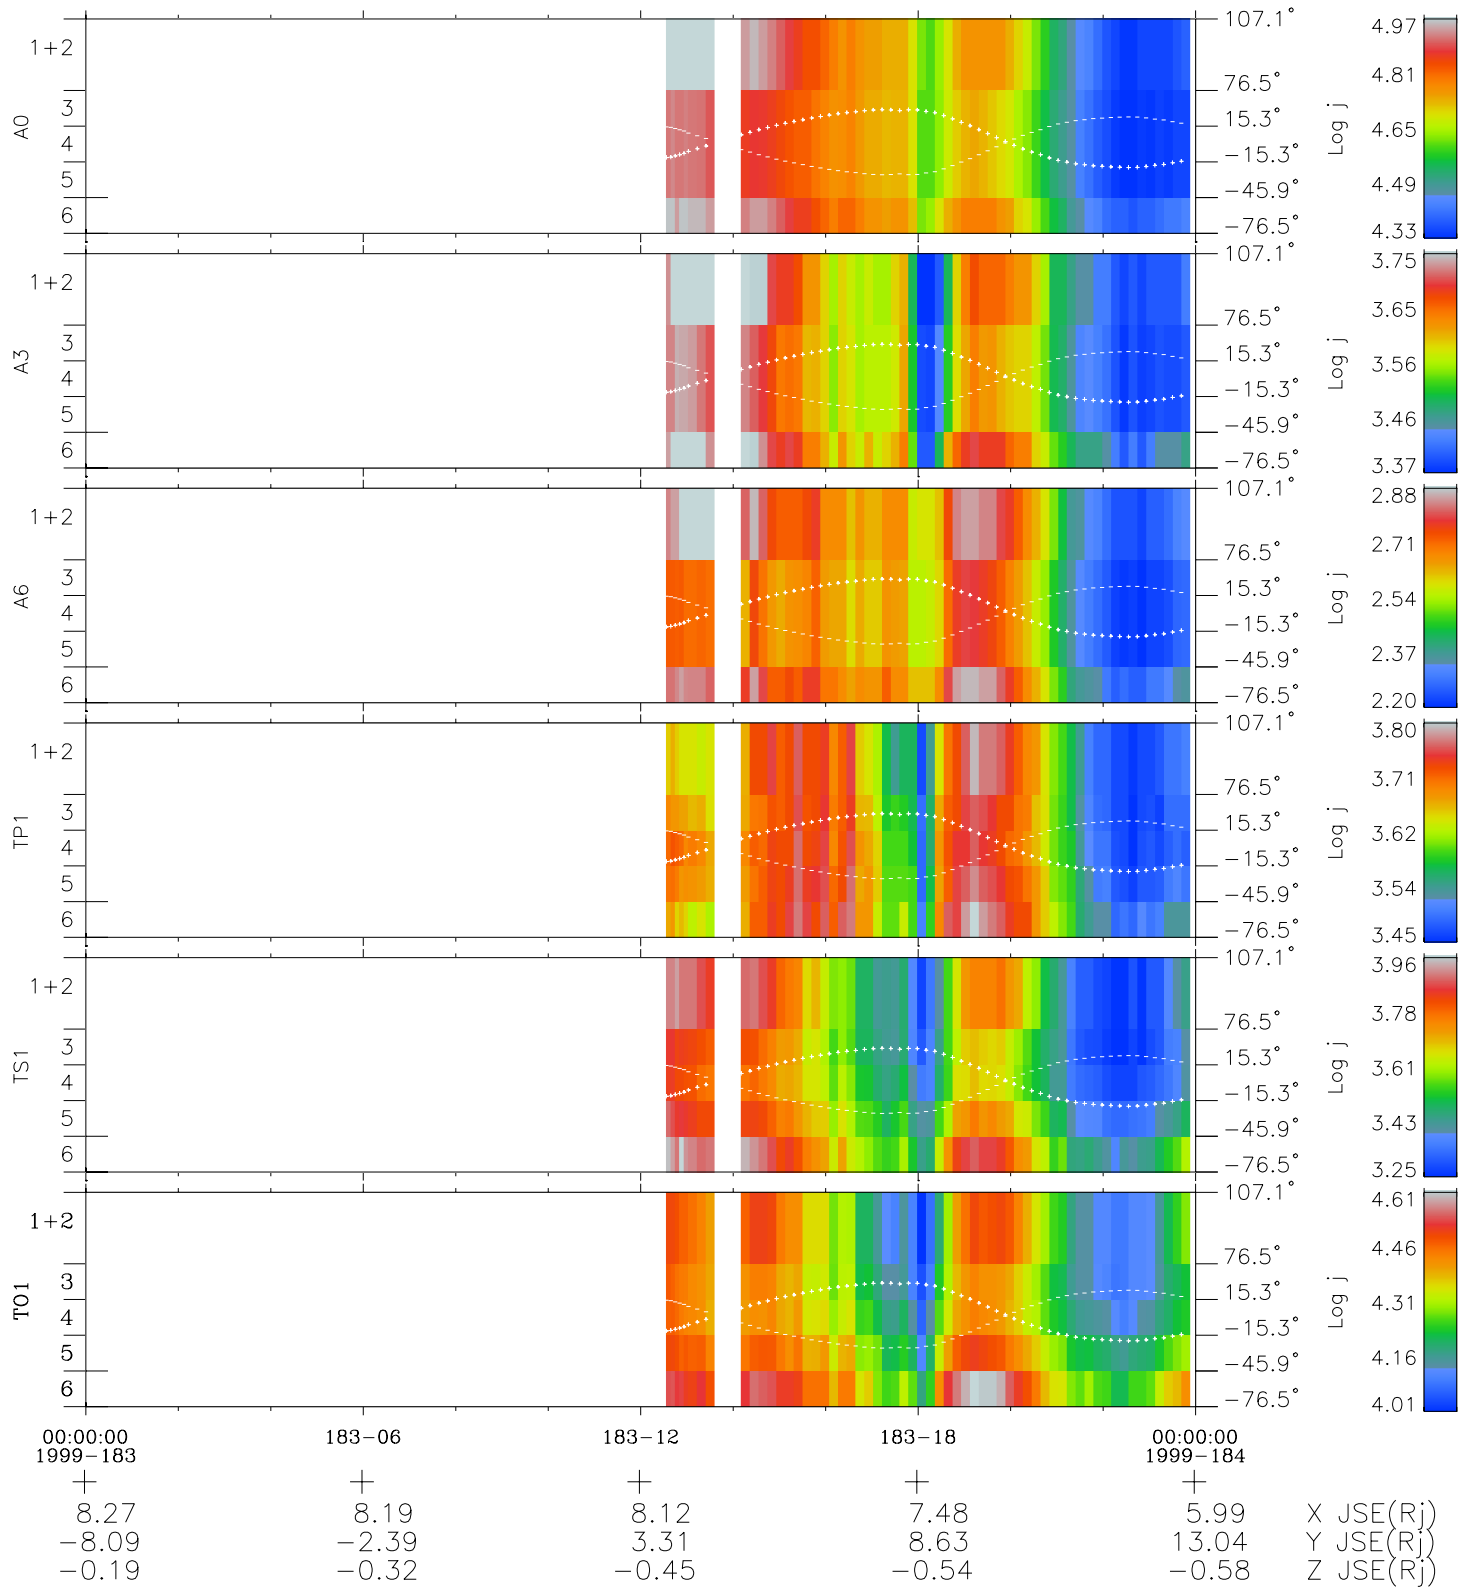

# Galileo EPD Real Elevation Anisotropies 99183

Software Version: RTELEV\_FLUX V 1.20  
Data Production: 06-03-00  
Plot Production: Sun Sep 16 22:50:51 2001  
Color File: wondr3  
Geofactor File: 1.1

- ◇ = Jupiter look direction
- = Corotation look direction