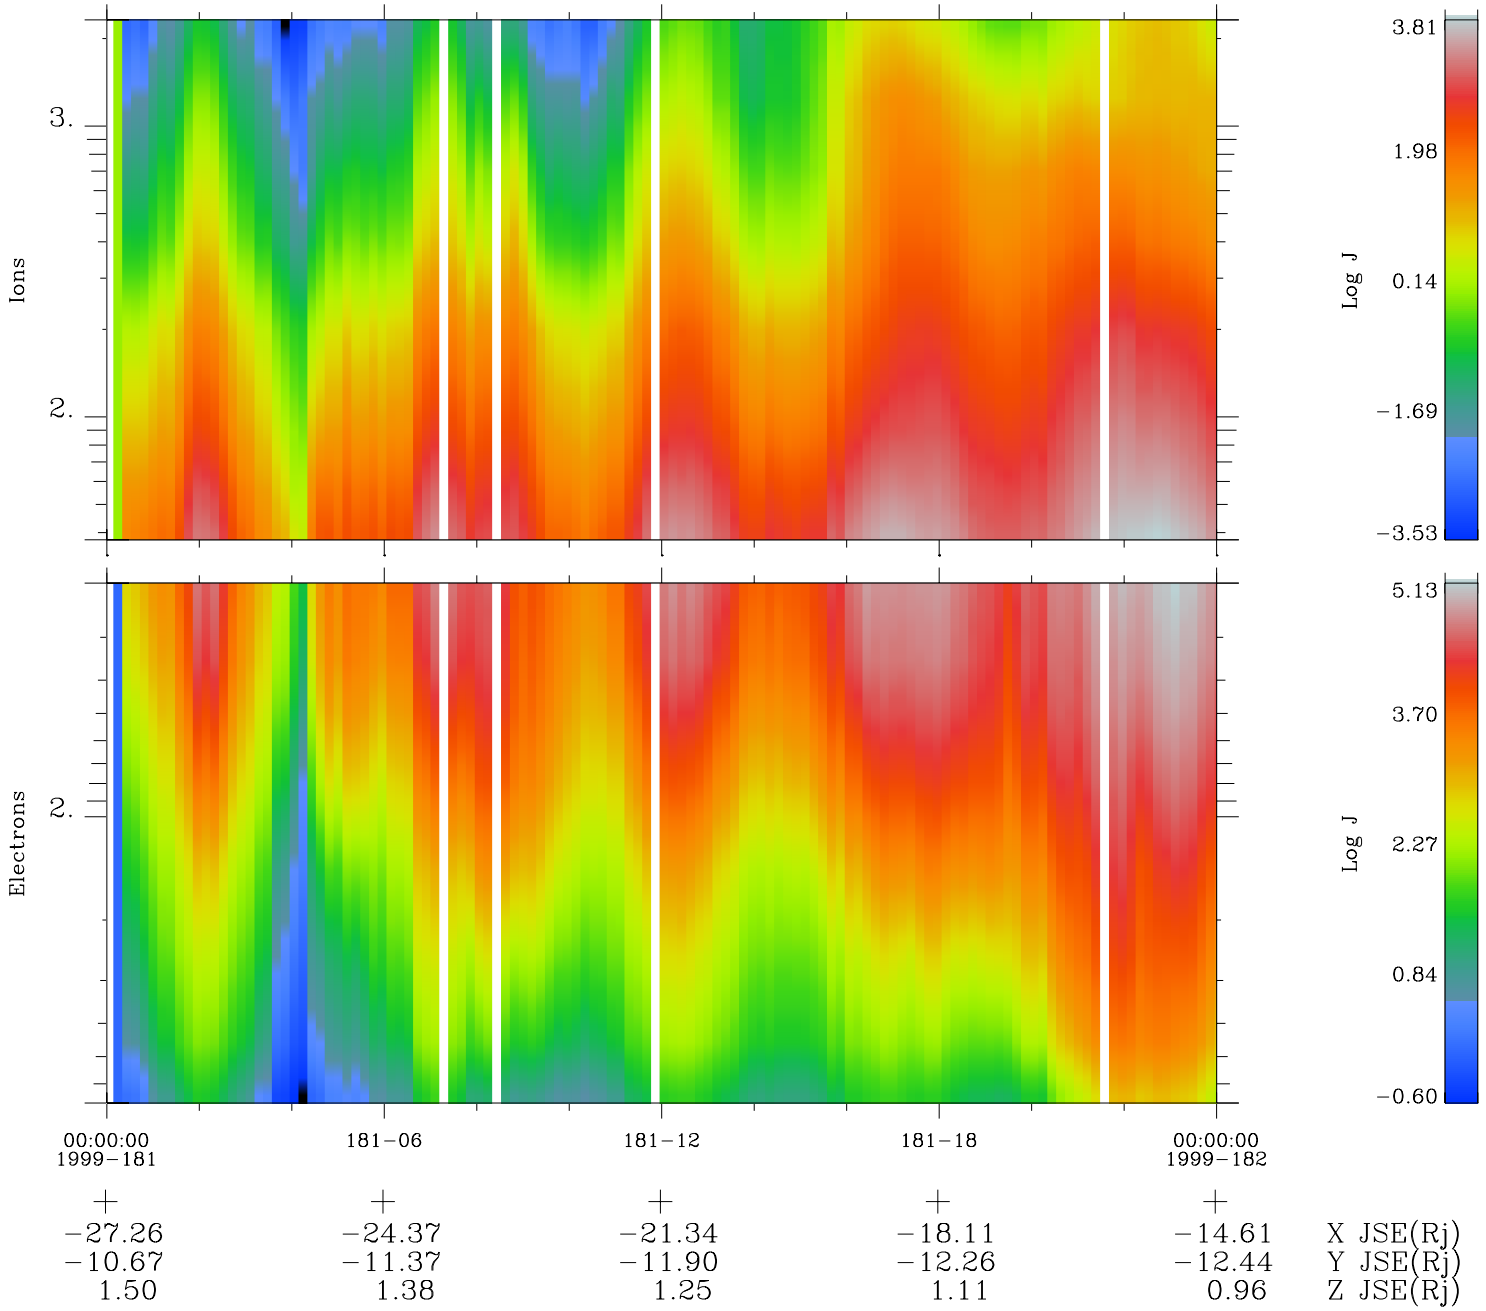

# Galileo EPD Real Time Omni Spectrum 99181

Software Version: RTSPEC\_OMNI V 1.20  
 Data Production: 06-03-00  
 Plot Production: Sun Sep 16 22:34:03 2001  
 Color File: wondr3  
 Geofactor File: 1.1

◇ = Jupiter look direction  
 □ = Corotation look direction