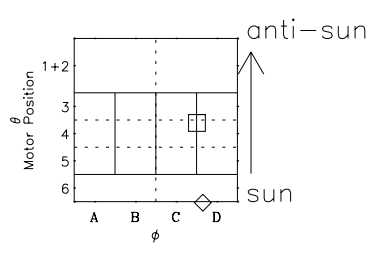

# Galileo EPD Real Time Omni Spectrum 99181

Software Version: RTSPEC\_OMNI V 1.20  
 Data Production: 06-03-00  
 Plot Production: Sun Sep 16 22:34:03 2001  
 Color File: wondr3  
 Geofactor File: 1.1

◇ = Jupiter look direction  
 □ = Corotation look direction