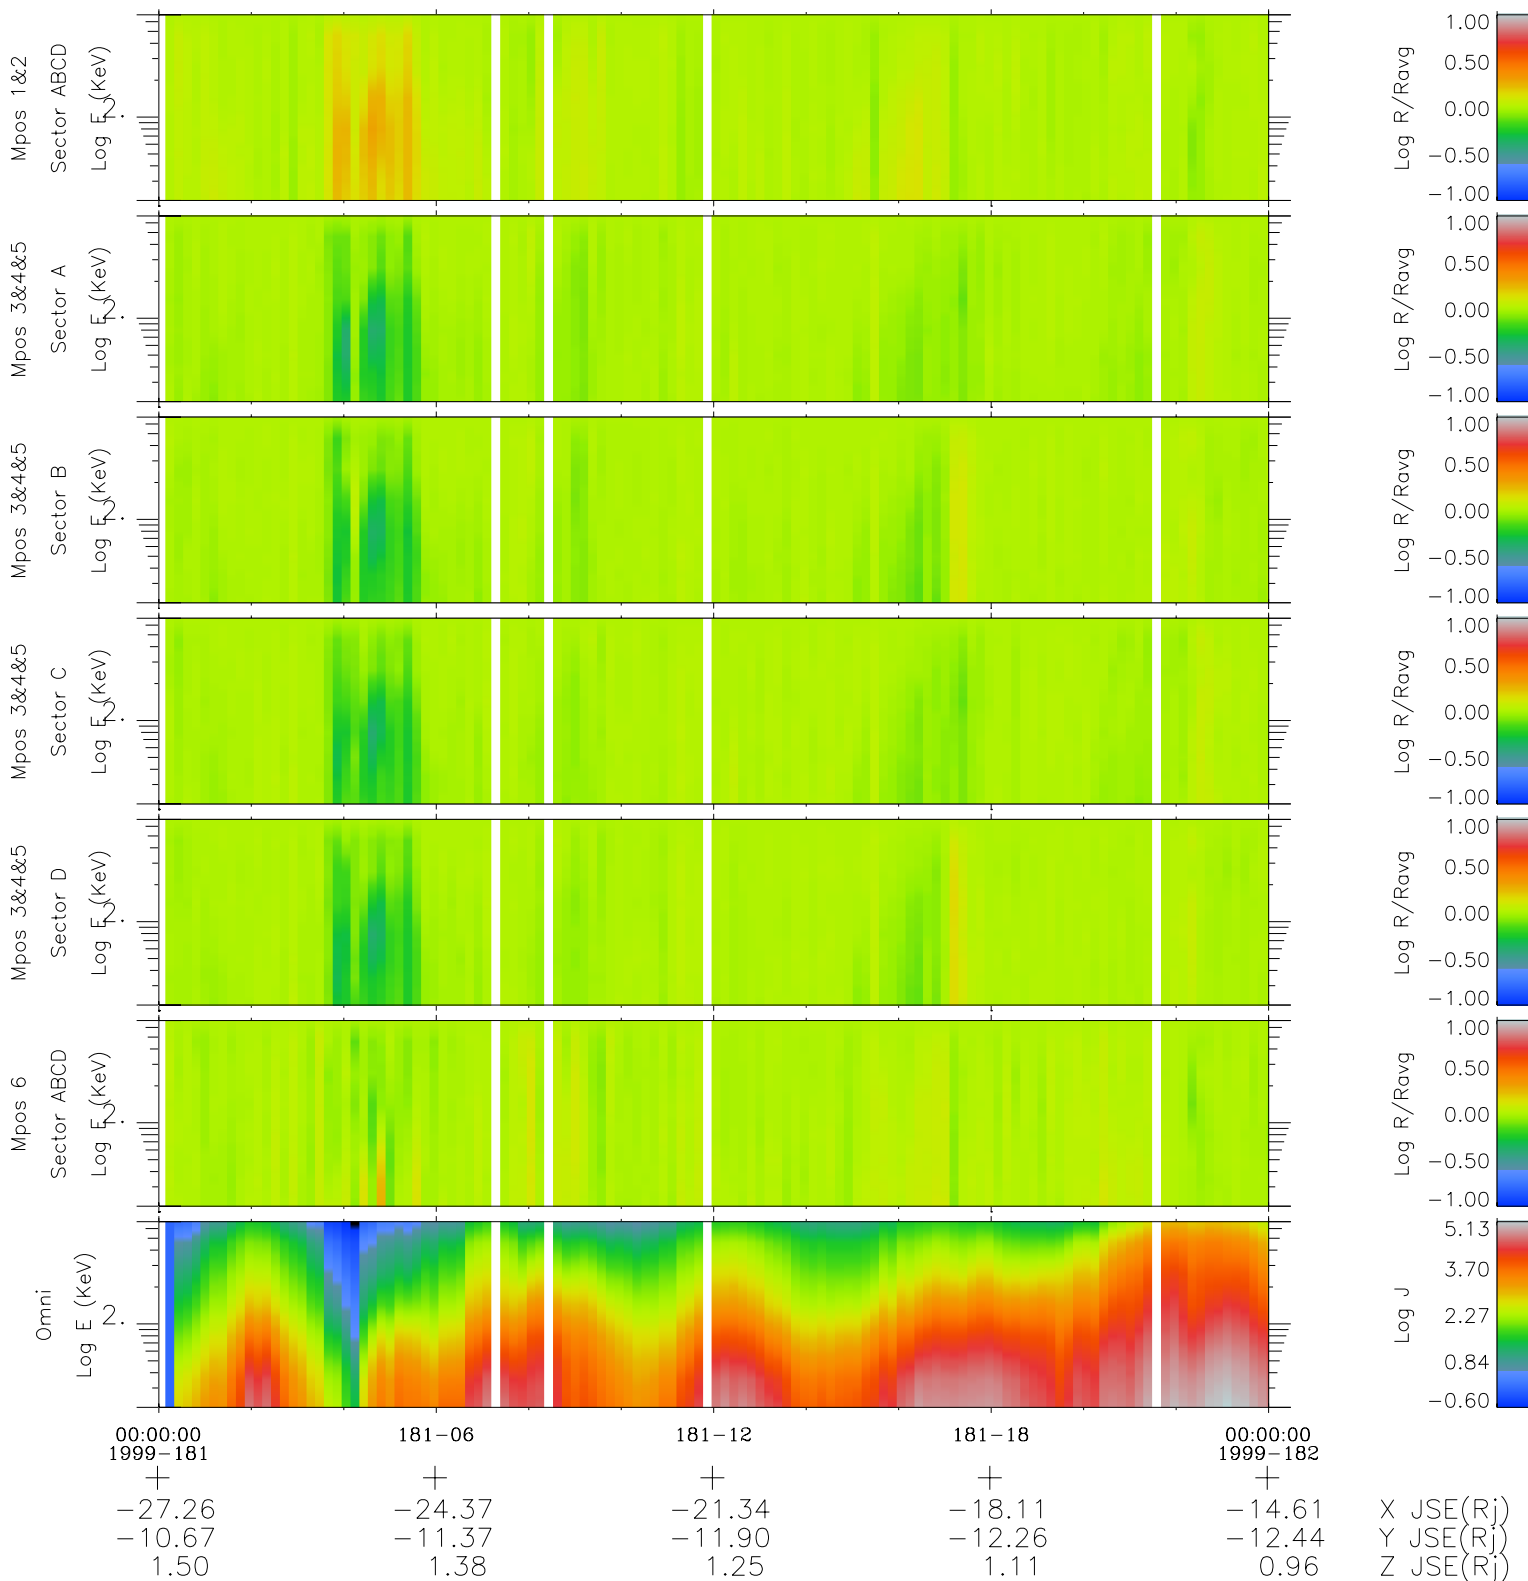

# Galileo EPD Real Time R6 Electrons Spectra 99181

Software Version: RTSPEC\_R6 V 1.20  
 Data Production: 06-03-00  
 Plot Production: Sun Sep 16 22:33:58 2001  
 Color File: wondr3  
 Geofactor File: 1.1

◇ = Jupiter look direction  
 □ = Corotation look direction