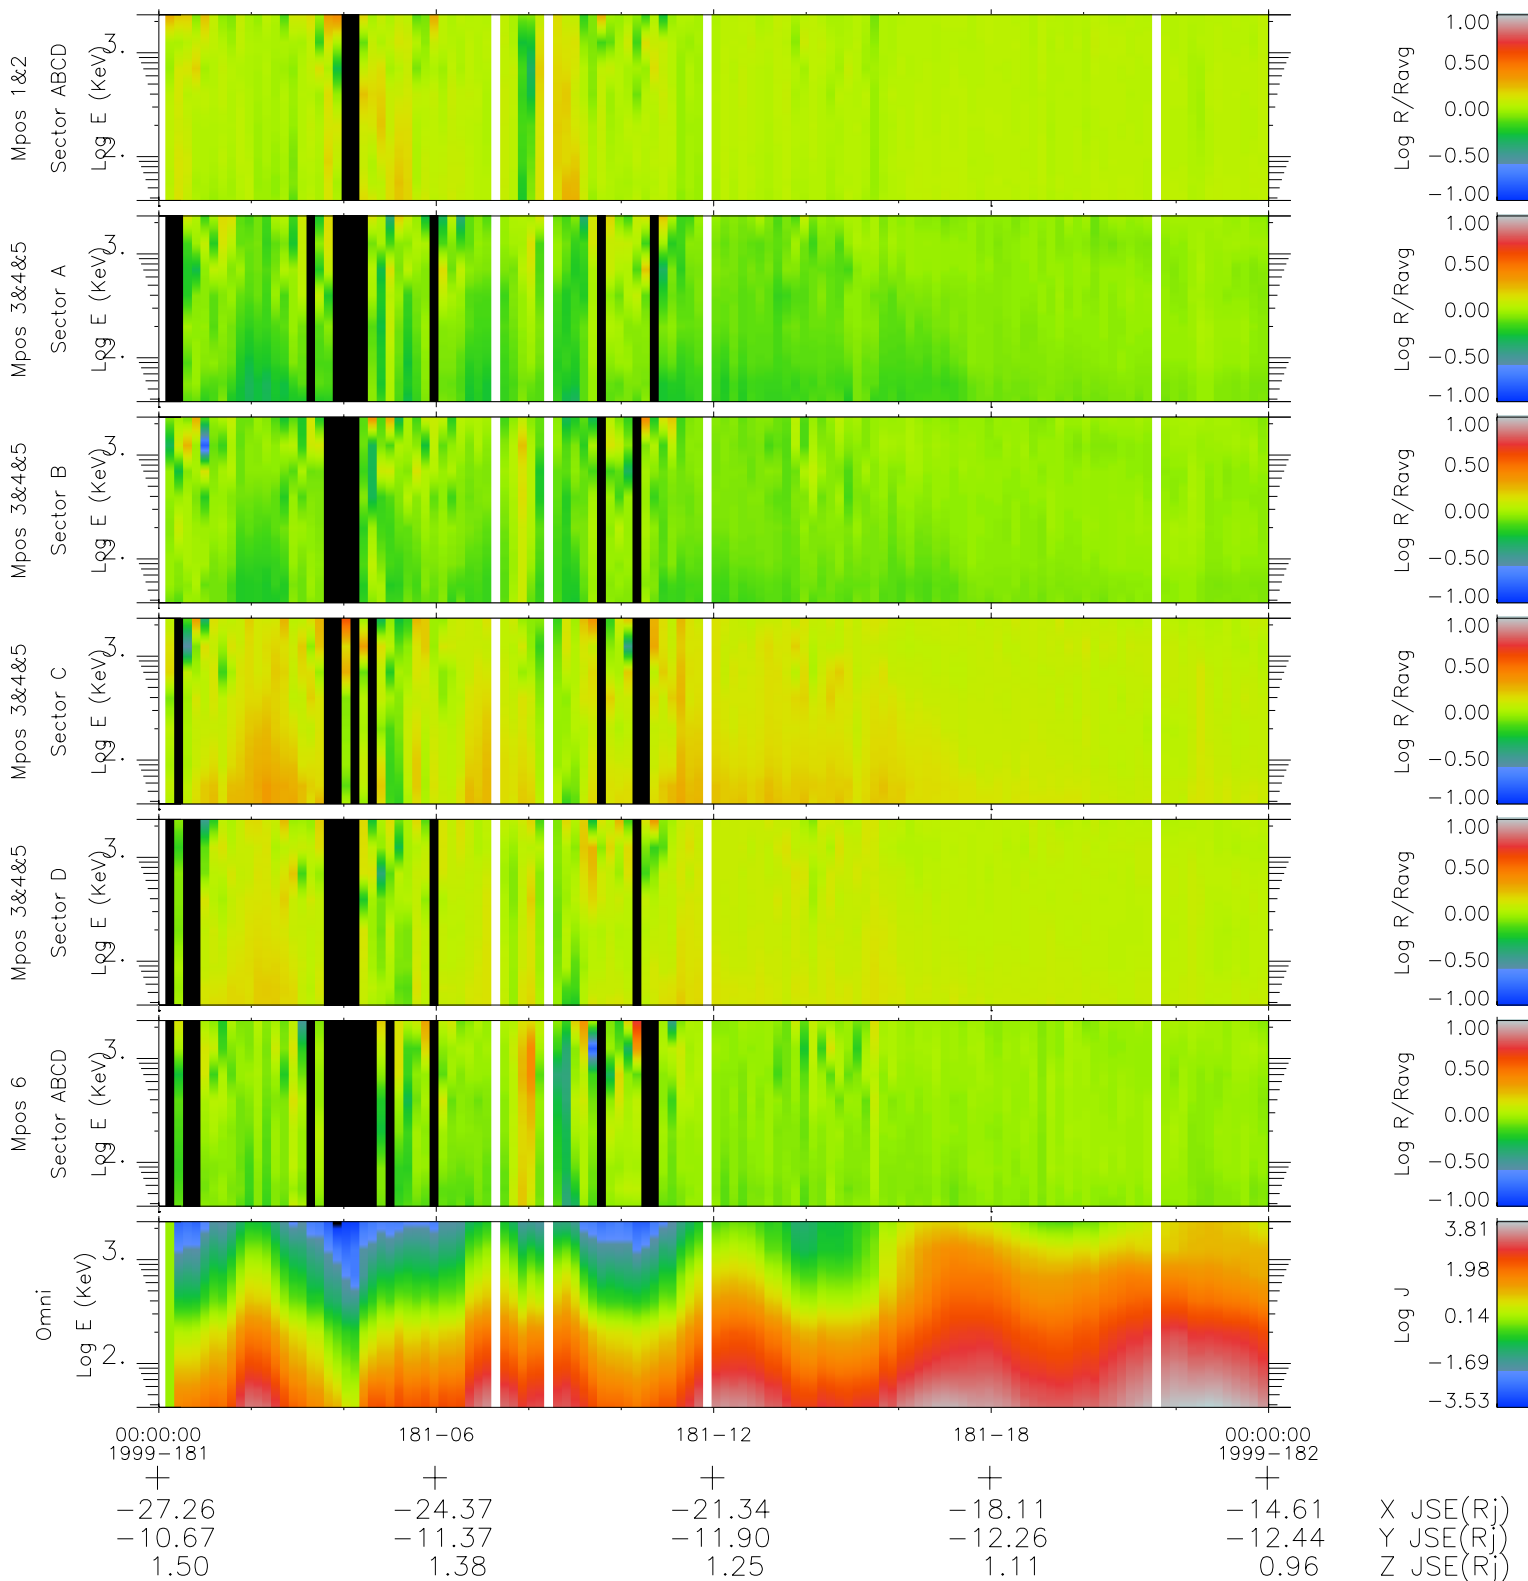

Galileo EPD Real Time R6 Ions Spectra 99181

Software Version: RTSPEC_R6 V 1.20
 Data Production: 06-03-00
 Plot Production: Sun Sep 16 22:33:51 2001
 Color File: wondr3
 Geofactor File: 1.1

- ◇ = Jupiter look direction
- = Corotation look direction