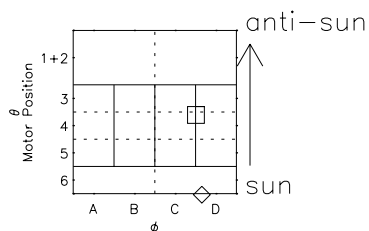

Galileo EPD Real Time R6 Ions Spectra 99181

Software Version: RTSPEC_R6 V 1.20
 Data Production: 06-03-00
 Plot Production: Sun Sep 16 22:33:51 2001
 Color File: wondr3
 Geofactor File: 1.1

- ◇ = Jupiter look direction
- = Corotation look direction