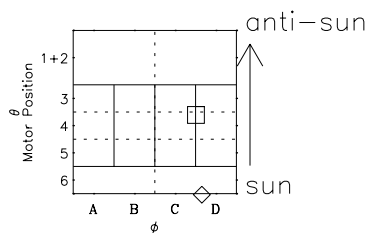

Galileo EPD Real-Time Omni 99181

Software Version: RTLINE_OMNI V 1.20
Data Production: 06-03-00
Plot Production: Sun Sep 16 22:35:56 2001

◇ = Jupiter look direction
□ = Corotation look direction