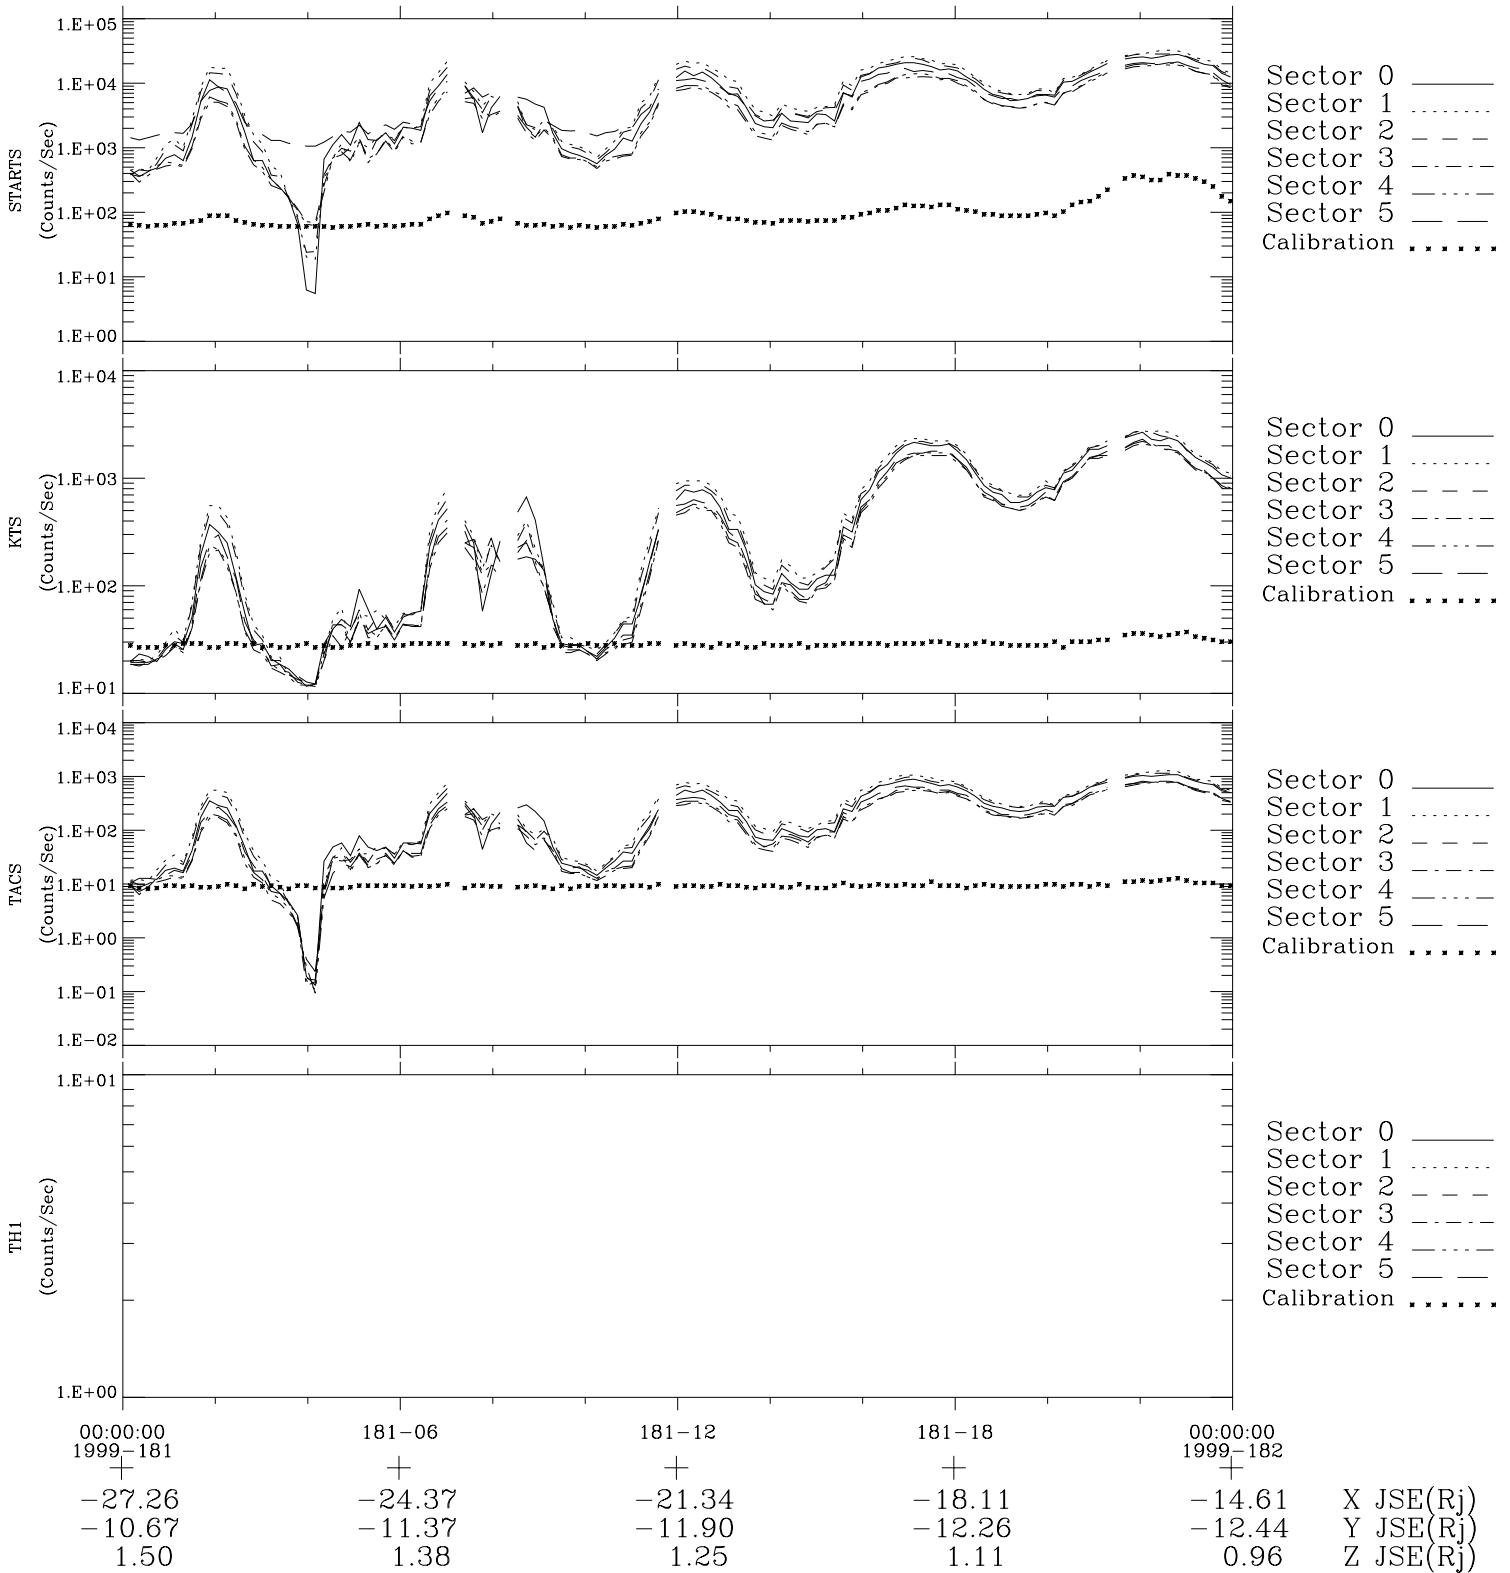

# Galileo EPD Real-Time Six-Sector 99181

Software Version: RTLINE\_R6 V 1.20  
Data Production: 06-03-00  
Plot Production: Sun Sep 16 22:36:04 2001

◇ = Jupiter look direction  
□ = Corotation look direction