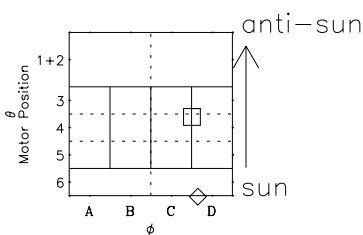

# Galileo EPD Real-Time Six-Sector 99181

Software Version: RTLINE\_R6 V 1.20  
Data Production: 06-03-00  
Plot Production: Sun Sep 16 22:36:04 2001

◇ = Jupiter look direction  
□ = Corotation look direction