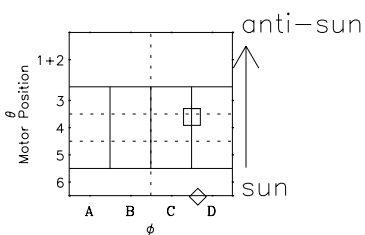

Galileo EPD Real-Time Six-Sector 99181

Software Version: RTLINE_R6 V 1.20
Data Production: 06-03-00
Plot Production: Sun Sep 16 22:36:04 2001

◇ = Jupiter look direction
□ = Corotation look direction