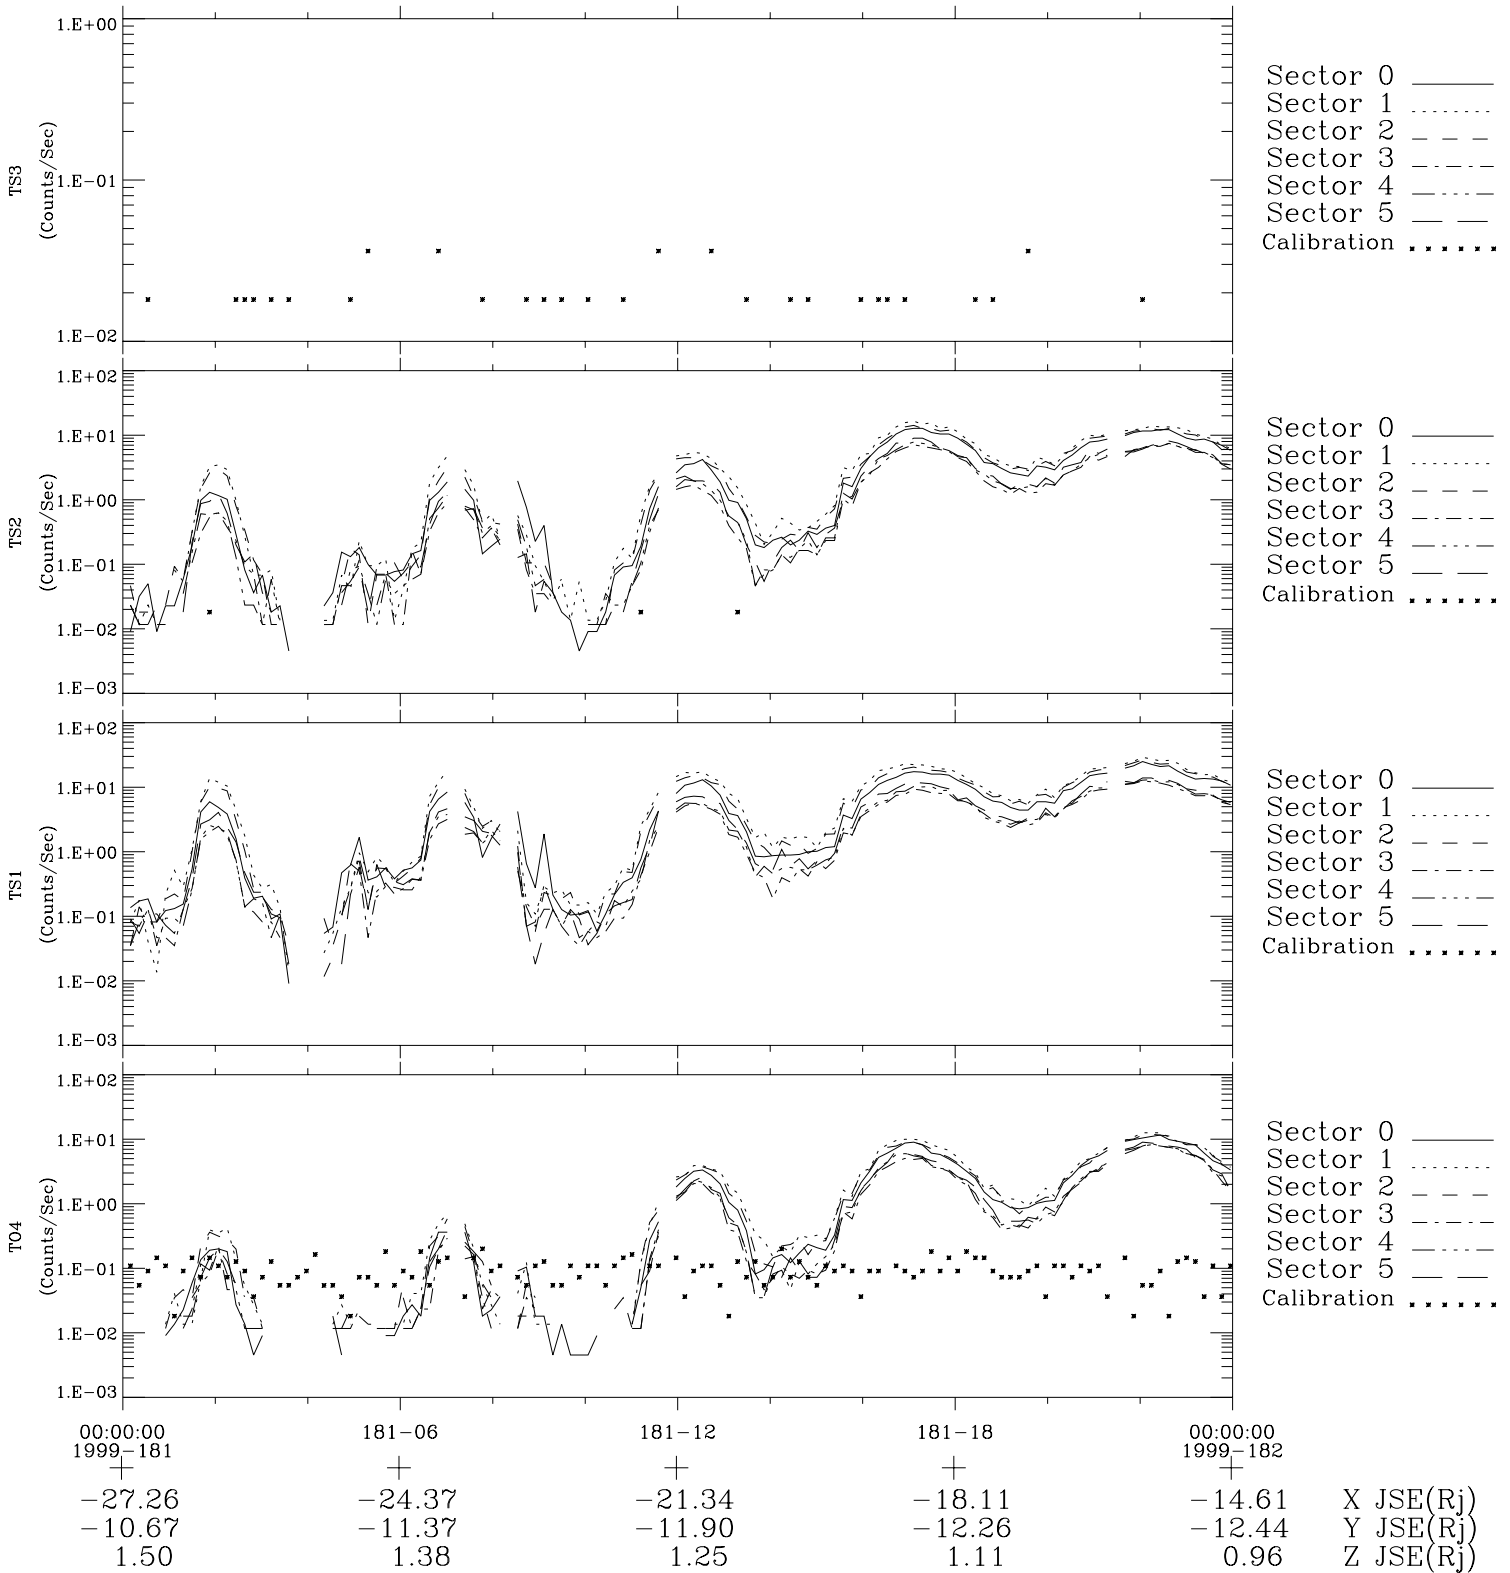

Galileo EPD Real-Time Six-Sector 99181

Software Version: RTLINE_R6 V 1.20
Data Production: 06-03-00
Plot Production: Sun Sep 16 22:36:04 2001

◇ = Jupiter look direction
□ = Corotation look direction