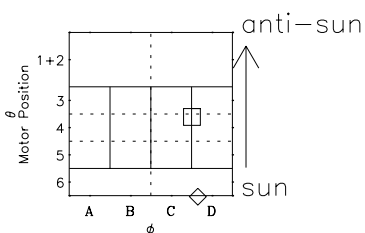

Galileo EPD Real-Time Six-Sector 99181

Software Version: RTLINE_R6 V 1.20
Data Production: 06-03-00
Plot Production: Sun Sep 16 22:36:03 2001

◇ = Jupiter look direction
□ = Corotation look direction