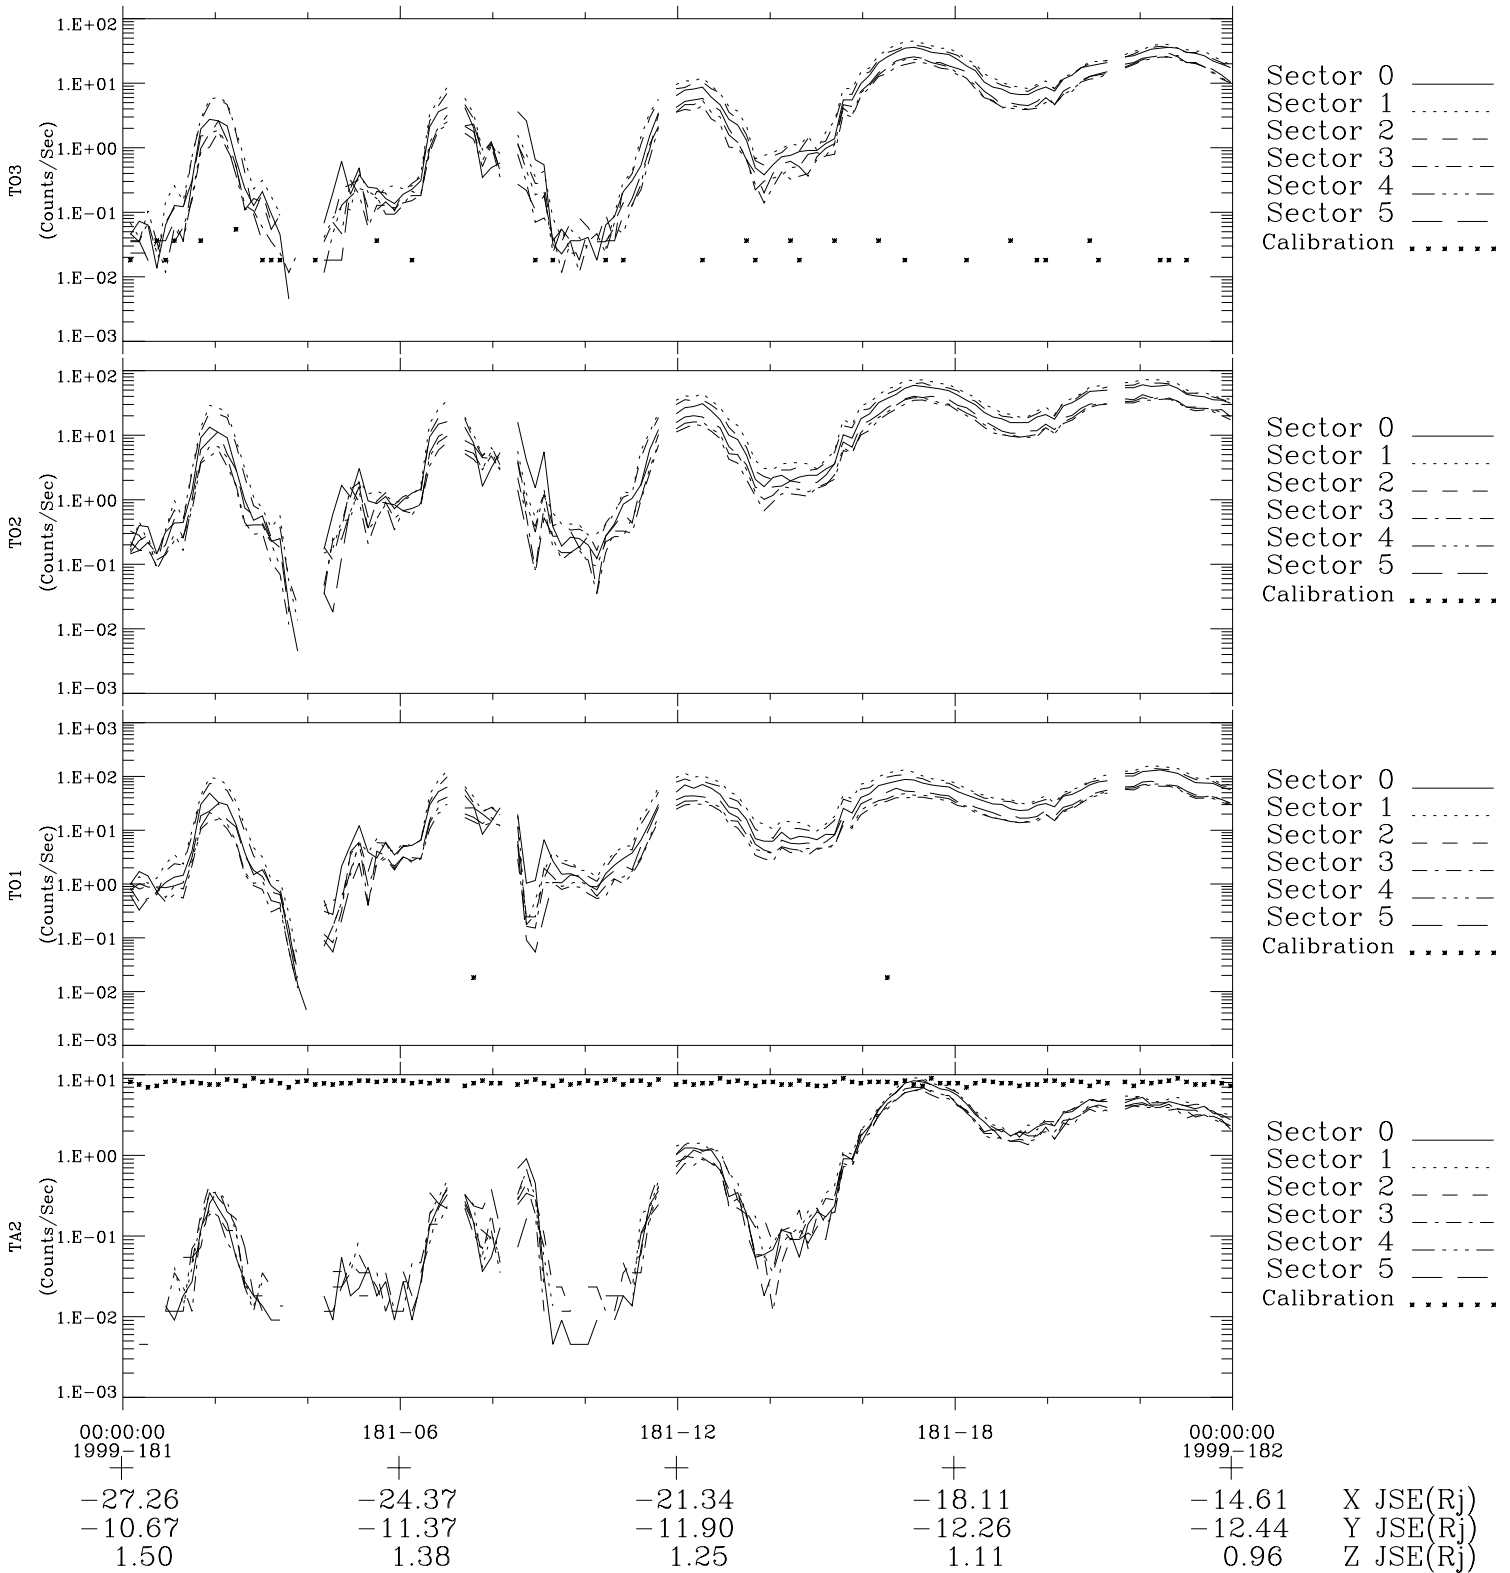

Galileo EPD Real-Time Six-Sector 99181

Software Version: RTLINE_R6 V 1.20
Data Production: 06-03-00
Plot Production: Sun Sep 16 22:36:03 2001

◇ = Jupiter look direction
□ = Corotation look direction