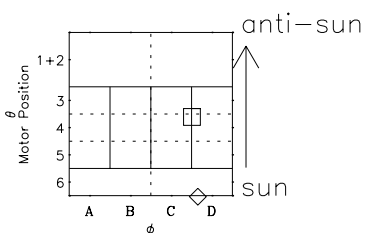

Galileo EPD Real-Time Six-Sector 99181

Software Version: RTLINE_R6 V 1.20
Data Production: 06-03-00
Plot Production: Sun Sep 16 22:36:02 2001

◇ = Jupiter look direction
□ = Corotation look direction