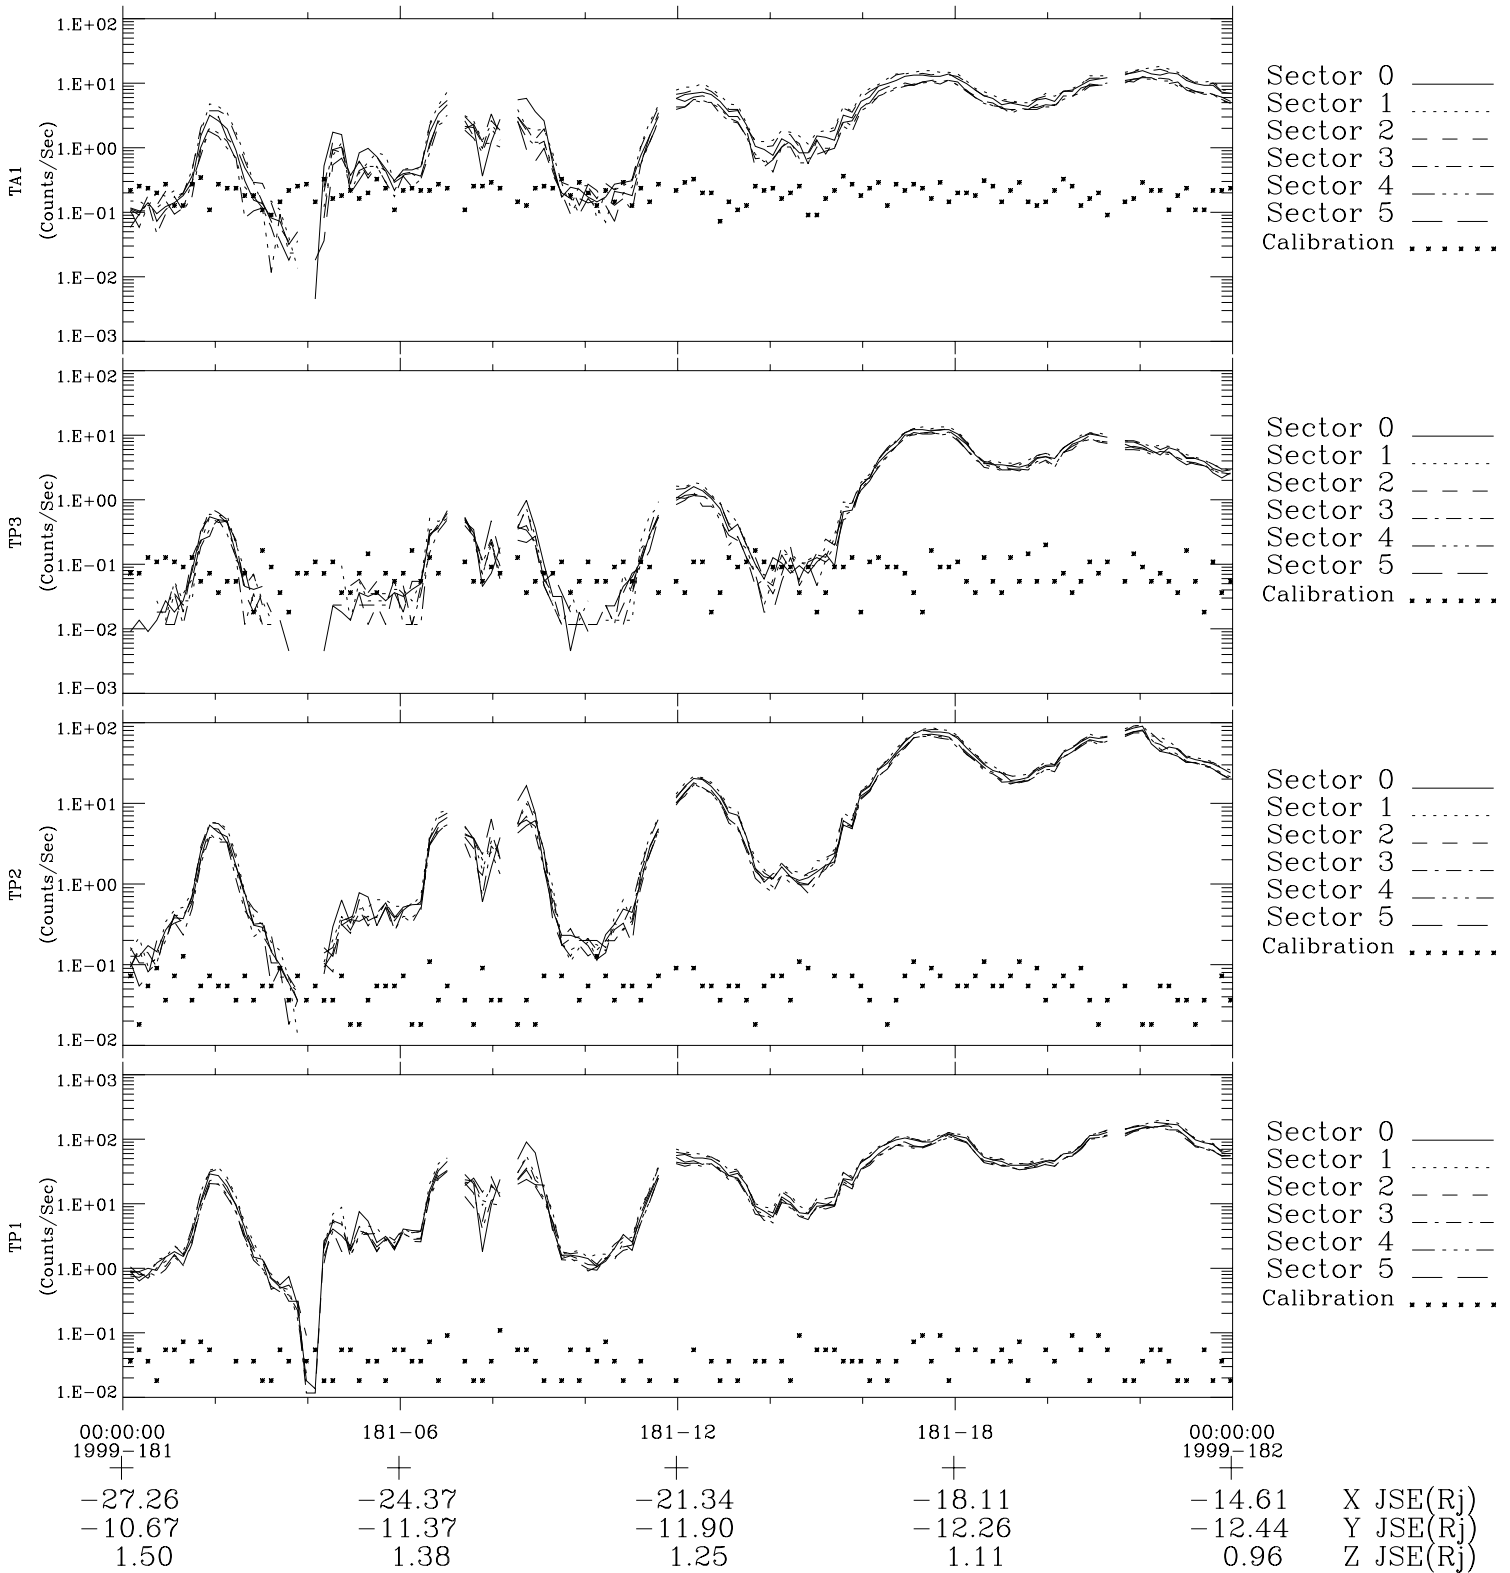

Galileo EPD Real-Time Six-Sector 99181

Software Version: RTLINE_R6 V 1.20
Data Production: 06-03-00
Plot Production: Sun Sep 16 22:36:02 2001

◇ = Jupiter look direction
□ = Corotation look direction