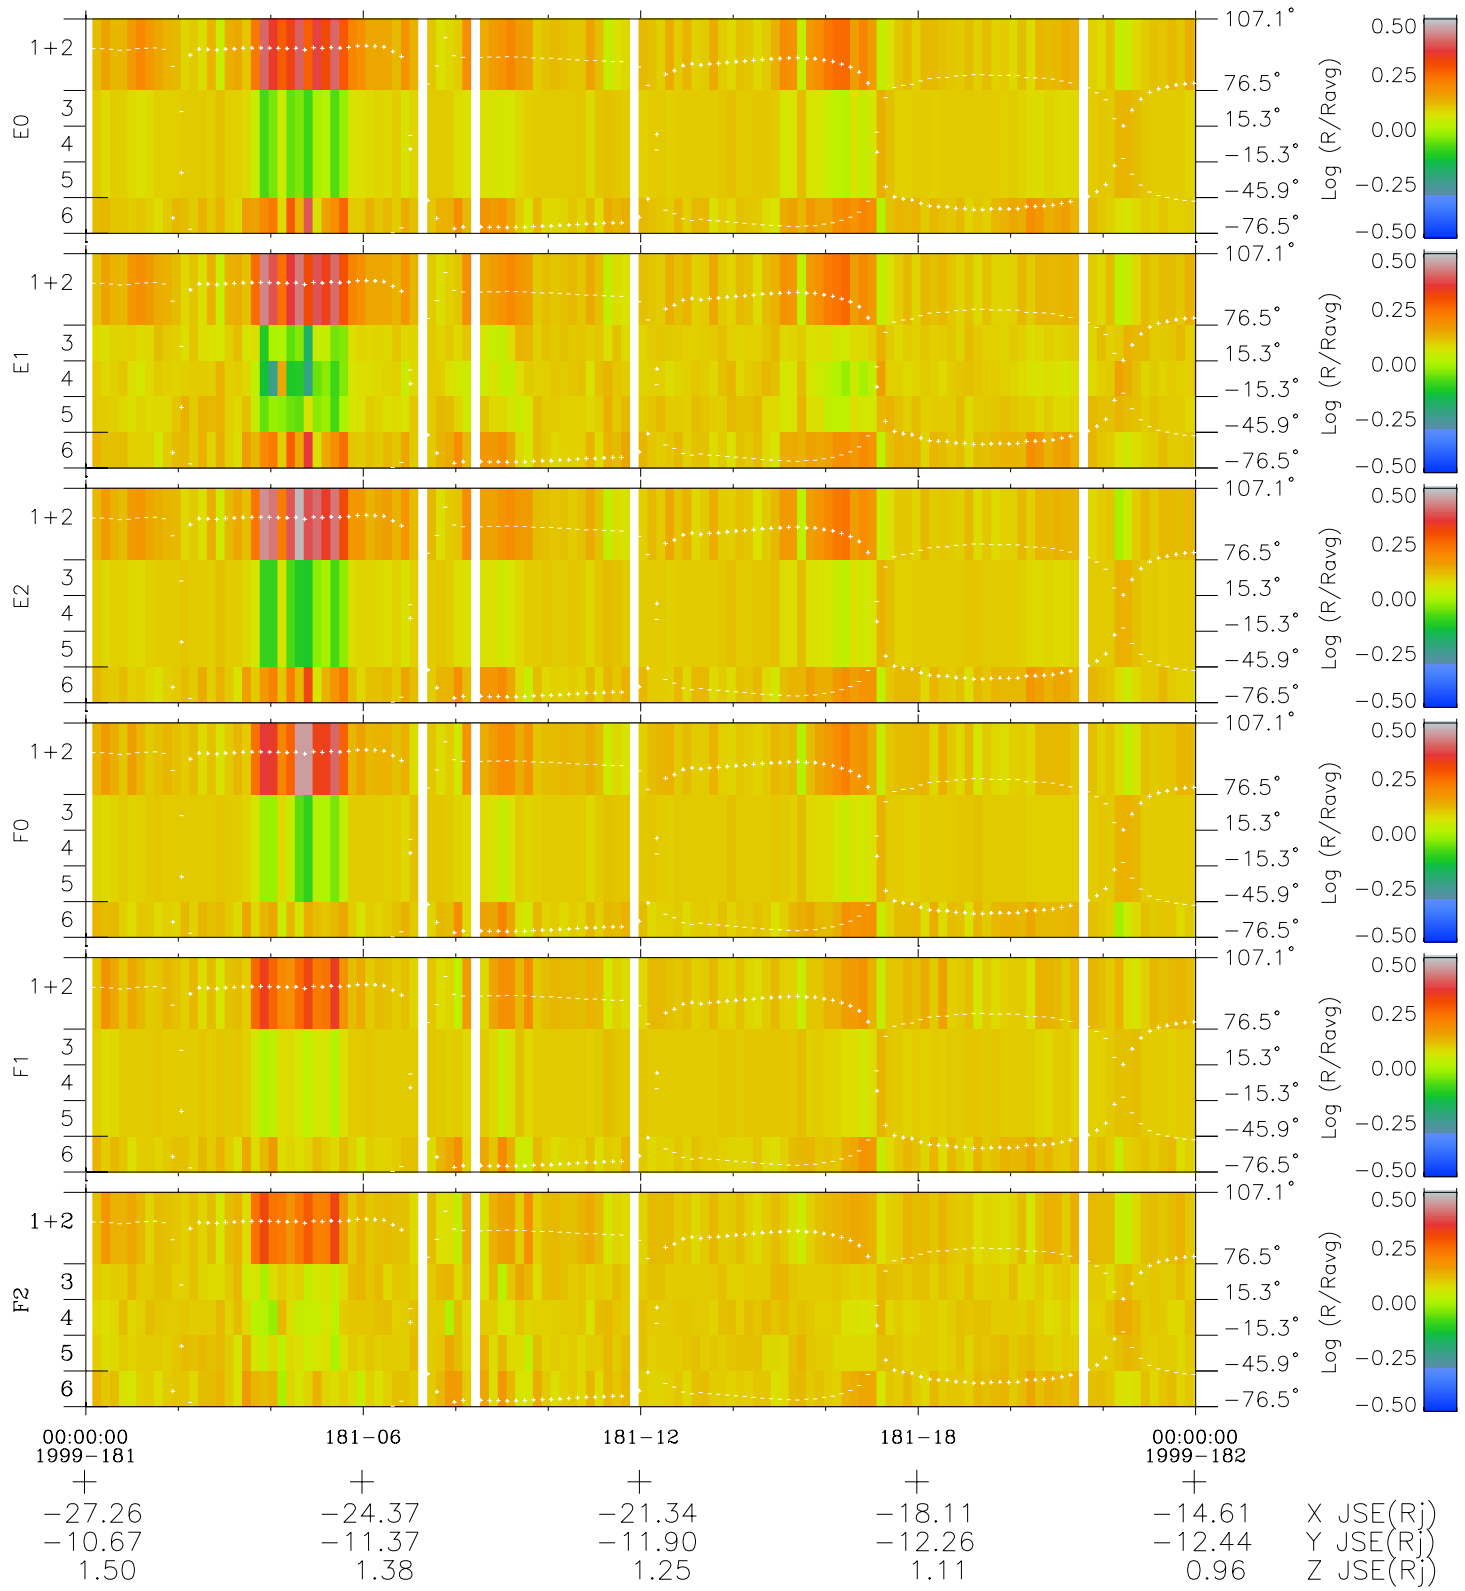

Galileo EPD Real Elevation Anisotropies 99181

Software Version: RTELEV_MEAN V 1.20
Data Production: 06-03-00
Plot Production: Sun Sep 16 22:34:58 2001
Color File: wondr3
Geofactor File: 1.1

- ◇ = Jupiter look direction
- = Corotation look direction