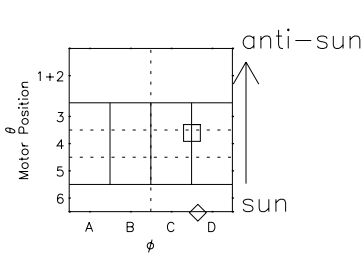

Galileo EPD Real Elevation Anisotropies 99181

Software Version: RTELEV_MEAN V 1.20
Data Production: 06-03-00
Plot Production: Sun Sep 16 22:34:58 2001
Color File: wondr3
Geofactor File: 1.1

- ◇ = Jupiter look direction
- = Corotation look direction