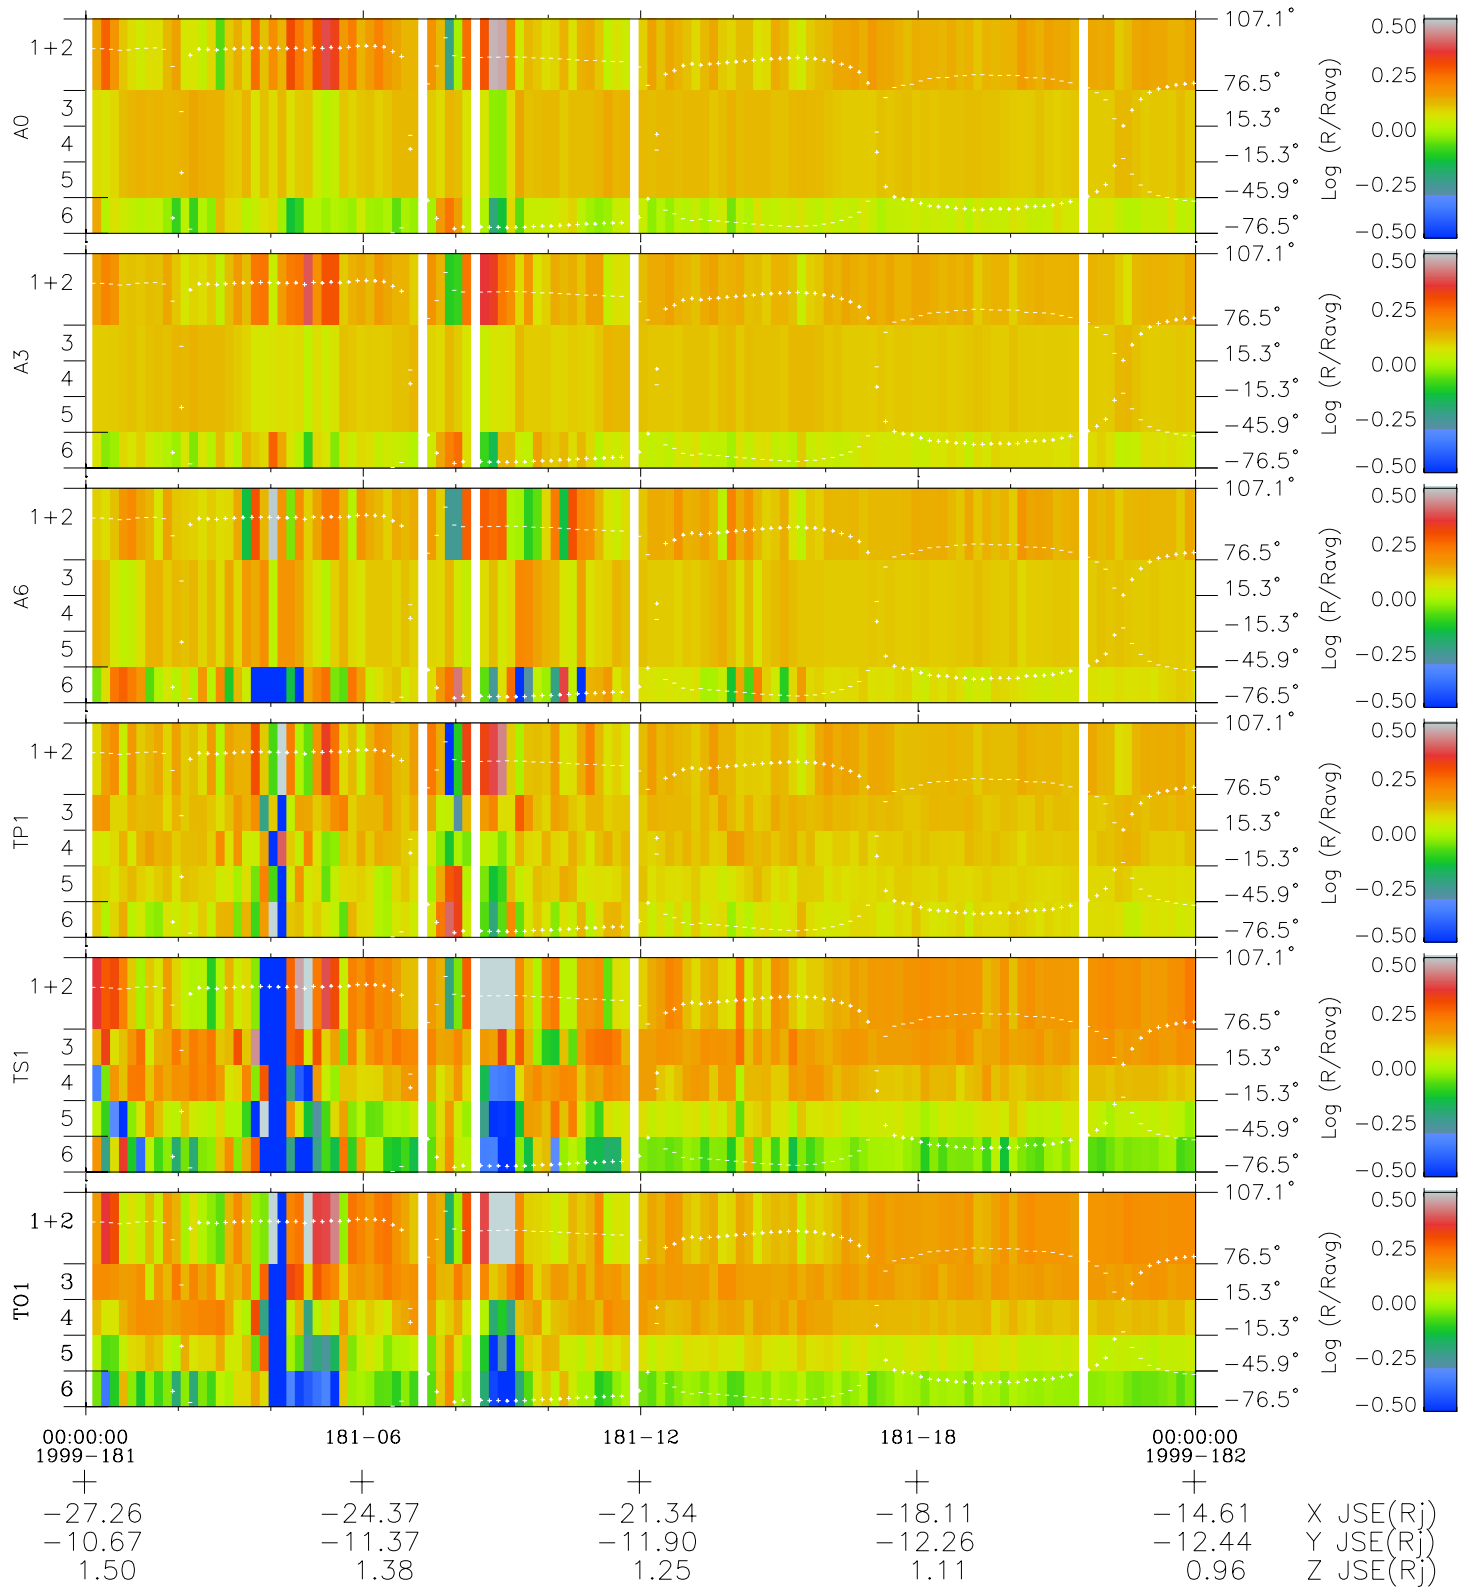

Galileo EPD Real Elevation Anisotropies 99181

Software Version: RTELEV_MEAN V 1.20
 Data Production: 06-03-00
 Plot Production: Sun Sep 16 22:34:52 2001
 Color File: wondr3
 Geofactor File: 1.1

- ◇ = Jupiter look direction
- = Corotation look direction