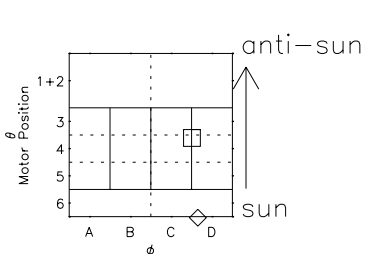

Galileo EPD Real Elevation Anisotropies 99181

Software Version: RTELEV_MEAN V 1.20
 Data Production: 06-03-00
 Plot Production: Sun Sep 16 22:34:52 2001
 Color File: wondr3
 Geofactor File: 1.1

- ◇ = Jupiter look direction
- = Corotation look direction