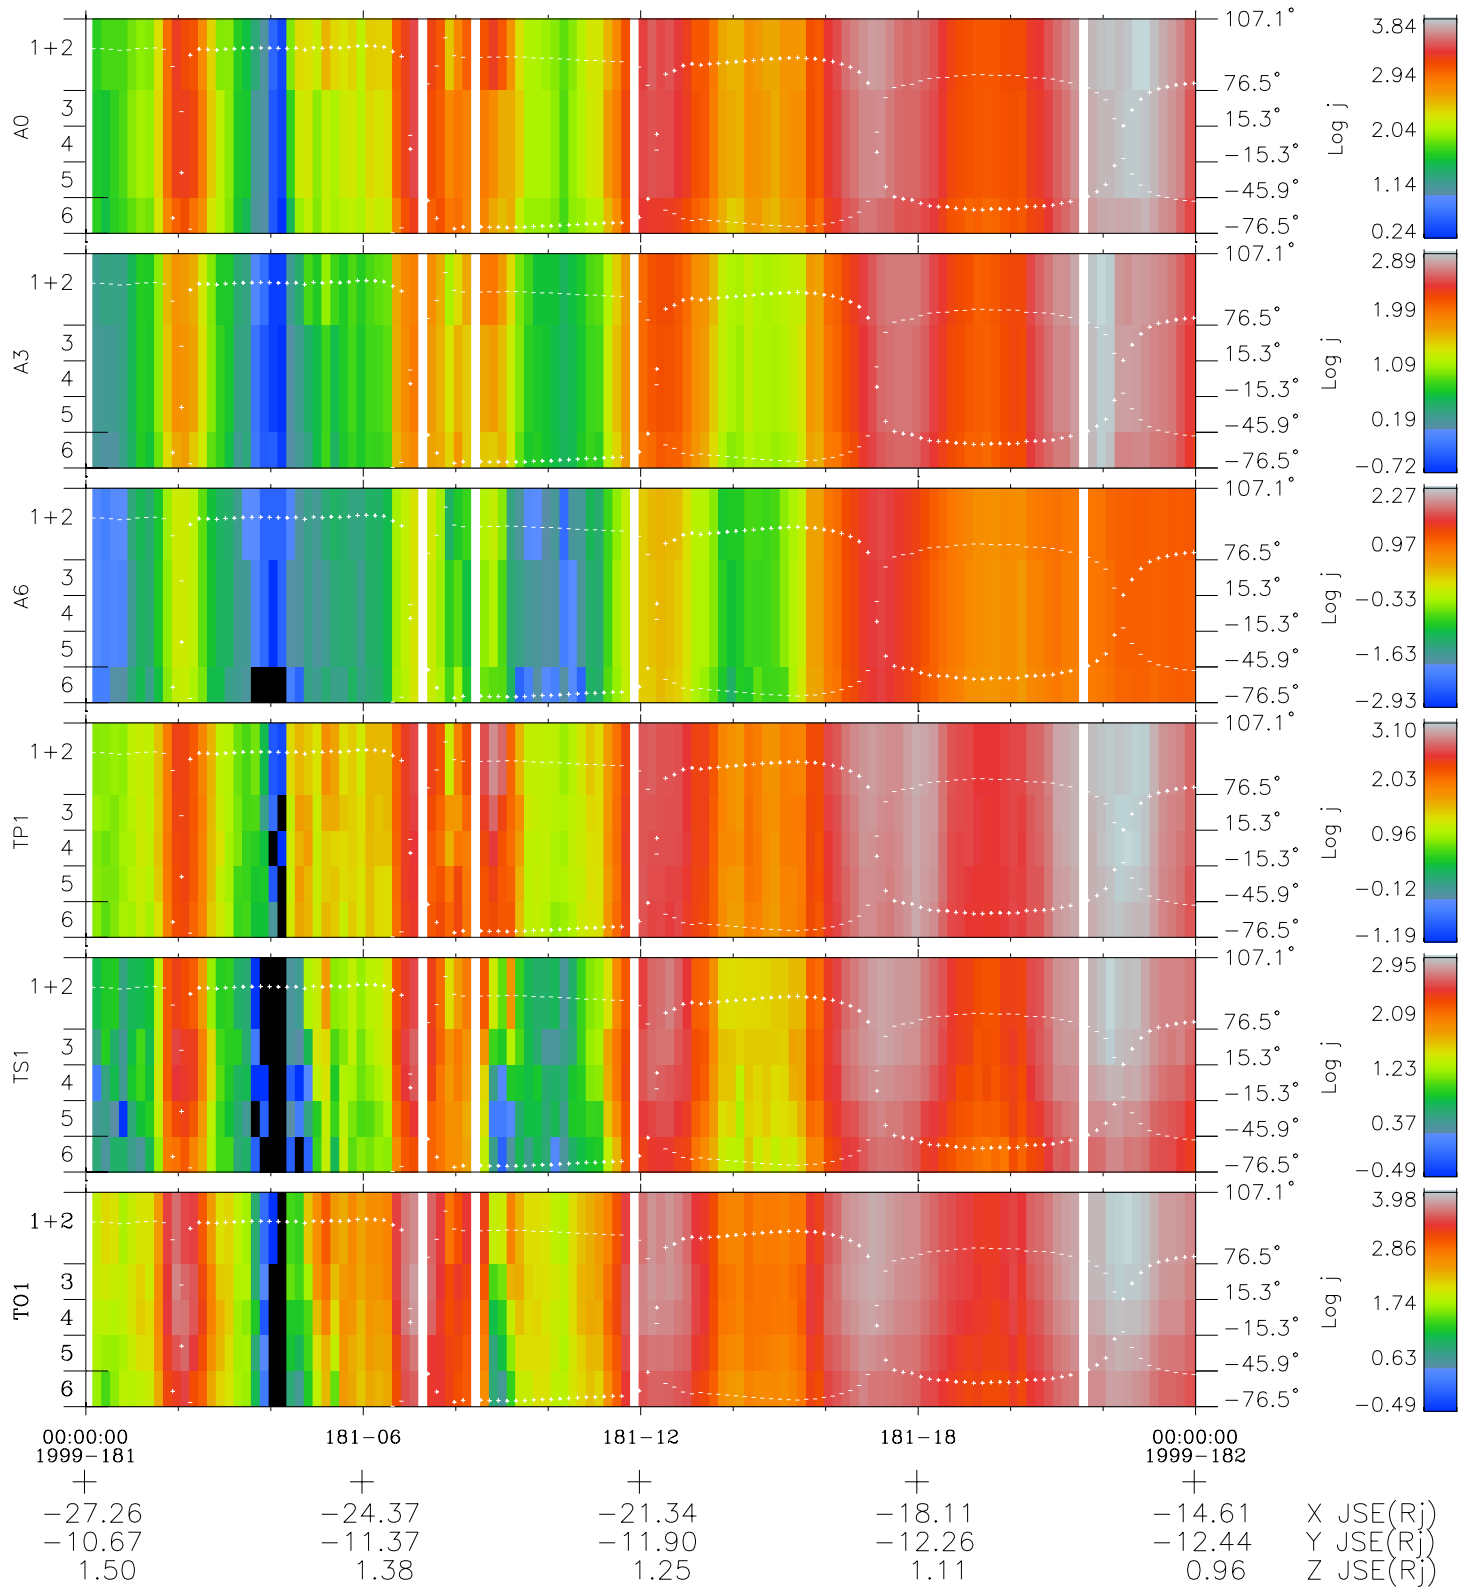

# Galileo EPD Real Elevation Anisotropies 99181

Software Version: RTELEV\_FLUX V 1.20  
Data Production: 06-03-00  
Plot Production: Sun Sep 16 22:35:03 2001  
Color File: wondr3  
Geofactor File: 1.1

- ◇ = Jupiter look direction
- = Corotation look direction