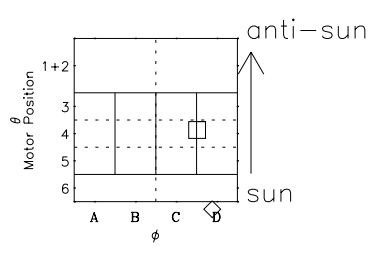

Galileo EPD Real Time Omni Spectrum 99180

Software Version: RTSPEC_OMNI V 1.20
 Data Production: 06-03-00
 Plot Production: Sun Sep 16 22:26:48 2001
 Color File: wondr3
 Geofactor File: 1.1

◇ = Jupiter look direction
 □ = Corotation look direction