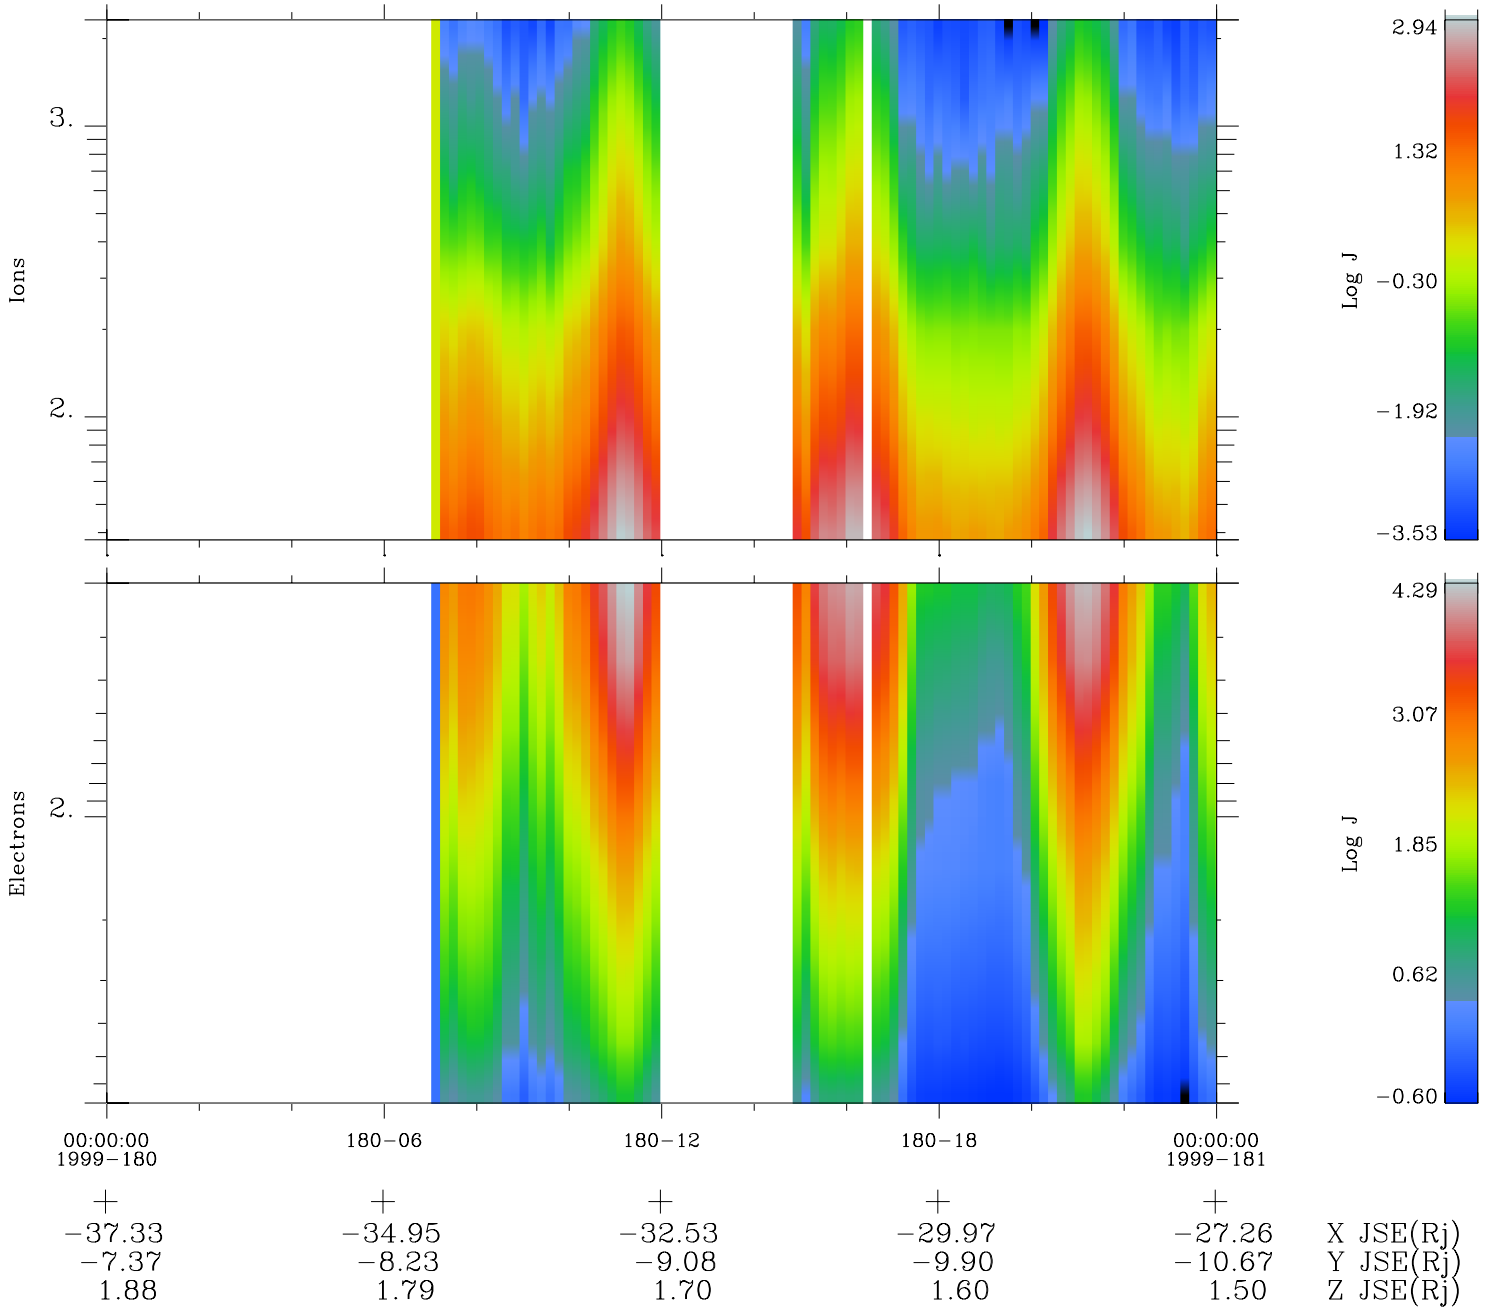

Galileo EPD Real Time Omni Spectrum 99180

Software Version: RTSPEC_OMNI V 1.20
 Data Production: 06-03-00
 Plot Production: Sun Sep 16 22:26:48 2001
 Color File: wondr3
 Geofactor File: 1.1

◇ = Jupiter look direction
 □ = Corotation look direction