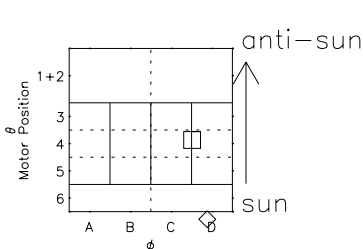

Galileo EPD Real Time R6 Electrons Spectra 99180

Software Version: RTSPEC_R6 V 1.20
 Data Production: 06-03-00
 Plot Production: Sun Sep 16 22:26:43 2001
 Color File: wondr3
 Geofactor File: 1.1

- ◇ = Jupiter look direction
- = Corotation look direction