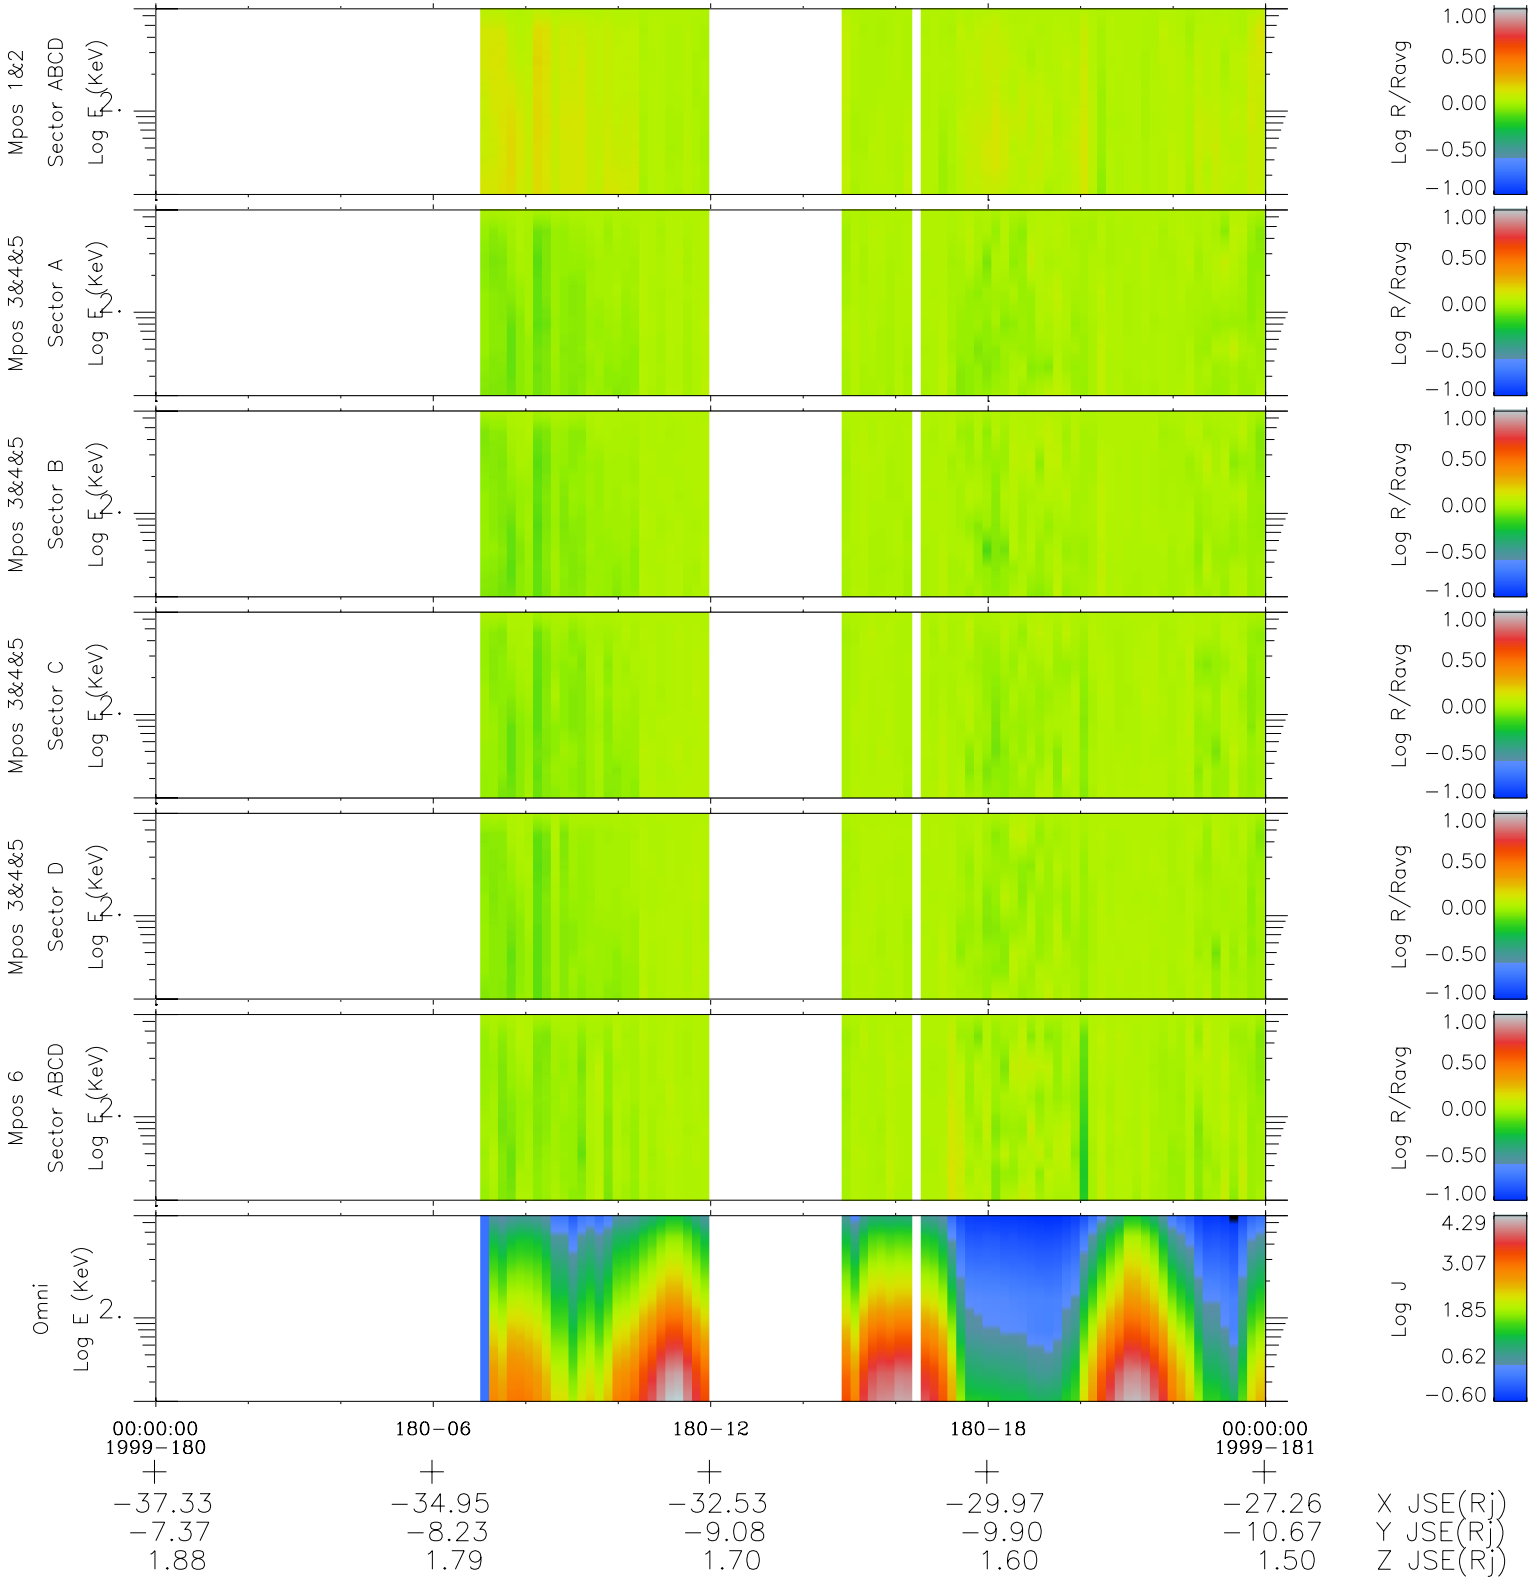

Galileo EPD Real Time R6 Electrons Spectra 99180

Software Version: RTSPEC_R6 V 1.20
 Data Production: 06-03-00
 Plot Production: Sun Sep 16 22:26:43 2001
 Color File: wondr3
 Geofactor File: 1.1

- ◇ = Jupiter look direction
- = Corotation look direction