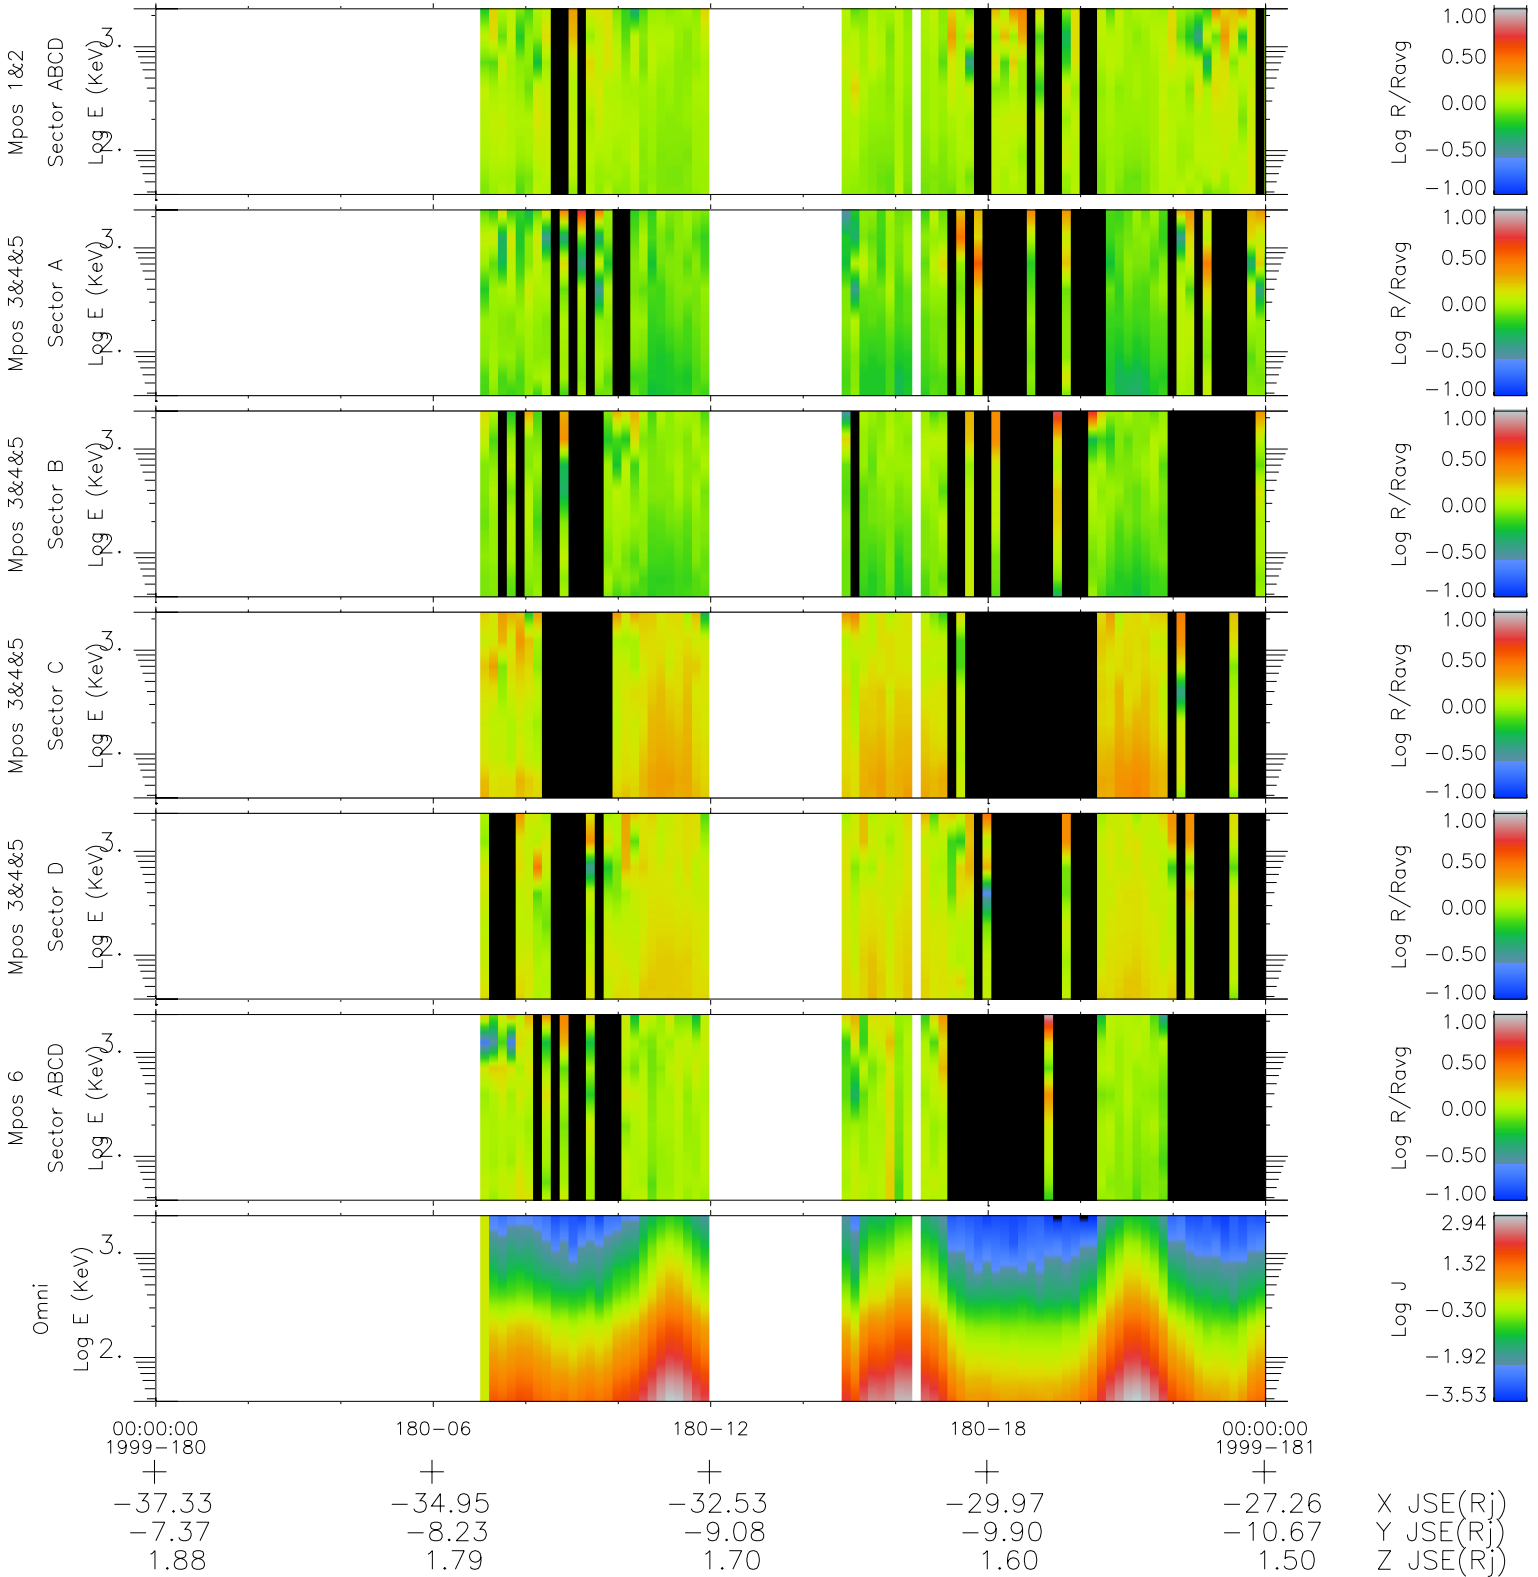

Galileo EPD Real Time R6 Ions Spectra 99180

Software Version: RTSPEC_R6 V 1.20
 Data Production: 06-03-00
 Plot Production: Sun Sep 16 22:26:38 2001
 Color File: wondr3
 Geofactor File: 1.1

- ◇ = Jupiter look direction
- = Corotation look direction