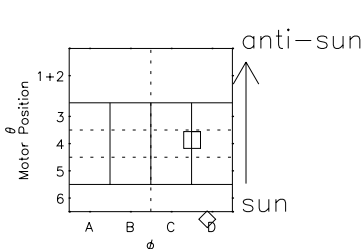

Galileo EPD Real Time R6 Ions Spectra 99180

Software Version: RTSPEC_R6 V 1.20
 Data Production: 06-03-00
 Plot Production: Sun Sep 16 22:26:38 2001
 Color File: wondr3
 Geofactor File: 1.1

- ◇ = Jupiter look direction
- = Corotation look direction