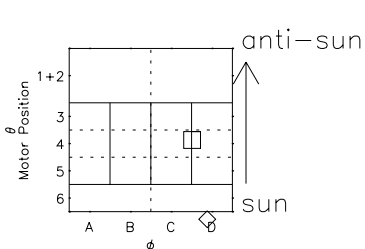

Galileo EPD Real Time All-Sky Anisotropies 99180

Software Version: RTSKY_NORM V 1.20
 Data Production: 06-03-00
 Plot Production: Sun Sep 16 22:27:16 2001
 Color File: wondr3
 Geofactor File: 1.1

- ◇ = Jupiter look direction
- = Corotation look direction