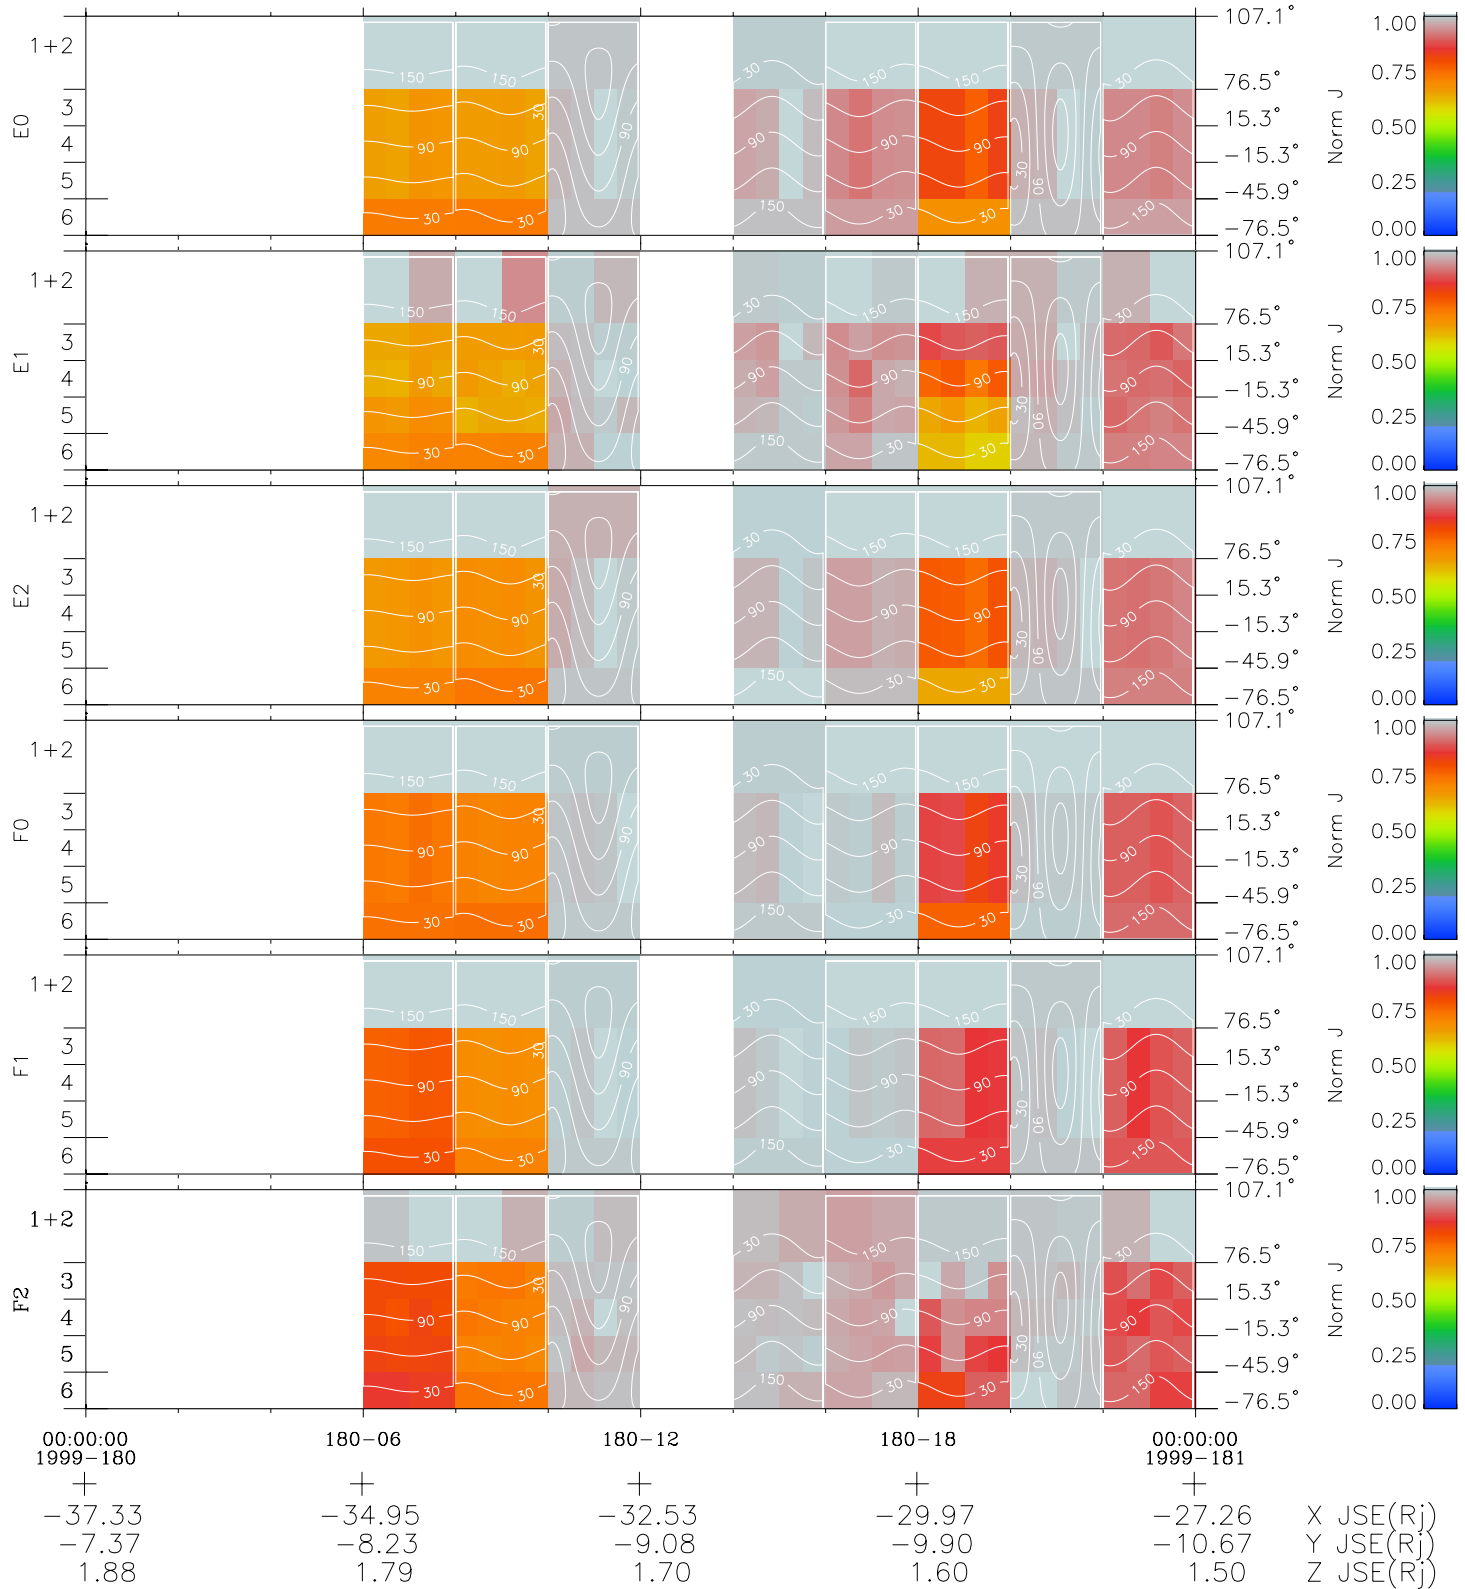

Galileo EPD Real Time All-Sky Anisotropies 99180

Software Version: RTSKY_NORM V 1.20
 Data Production: 06-03-00
 Plot Production: Sun Sep 16 22:27:16 2001
 Color File: wondr3
 Geofactor File: 1.1

- ◇ = Jupiter look direction
- = Corotation look direction