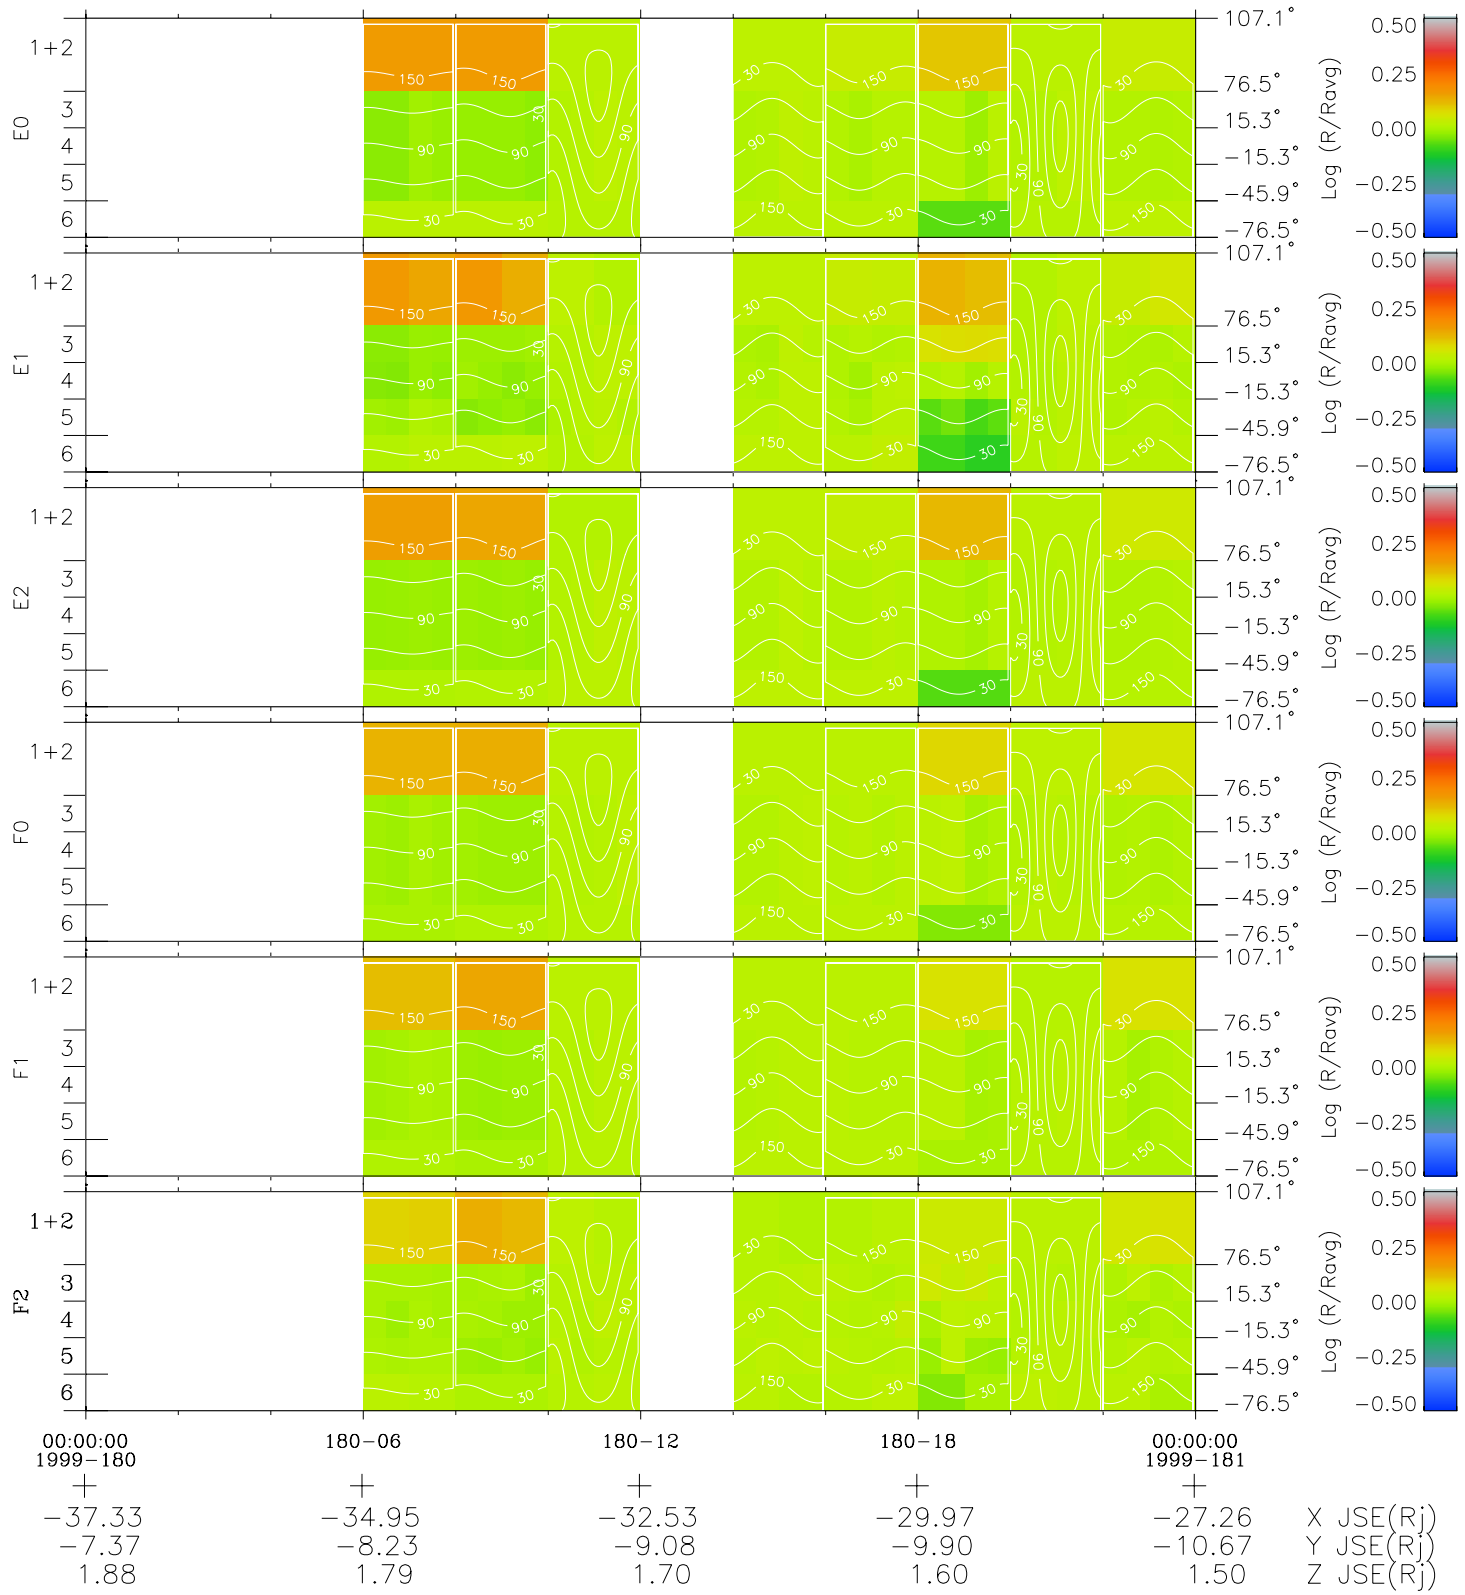

# Galileo EPD Real Time All-Sky Anisotropies 99180

Software Version: RTSKY\_MEAN V 1.20  
 Data Production: 06-03-00  
 Plot Production: Sun Sep 16 22:26:58 2001  
 Color File: wondr3  
 Geofactor File: 1.1

- ◇ = Jupiter look direction
- = Corotation look direction