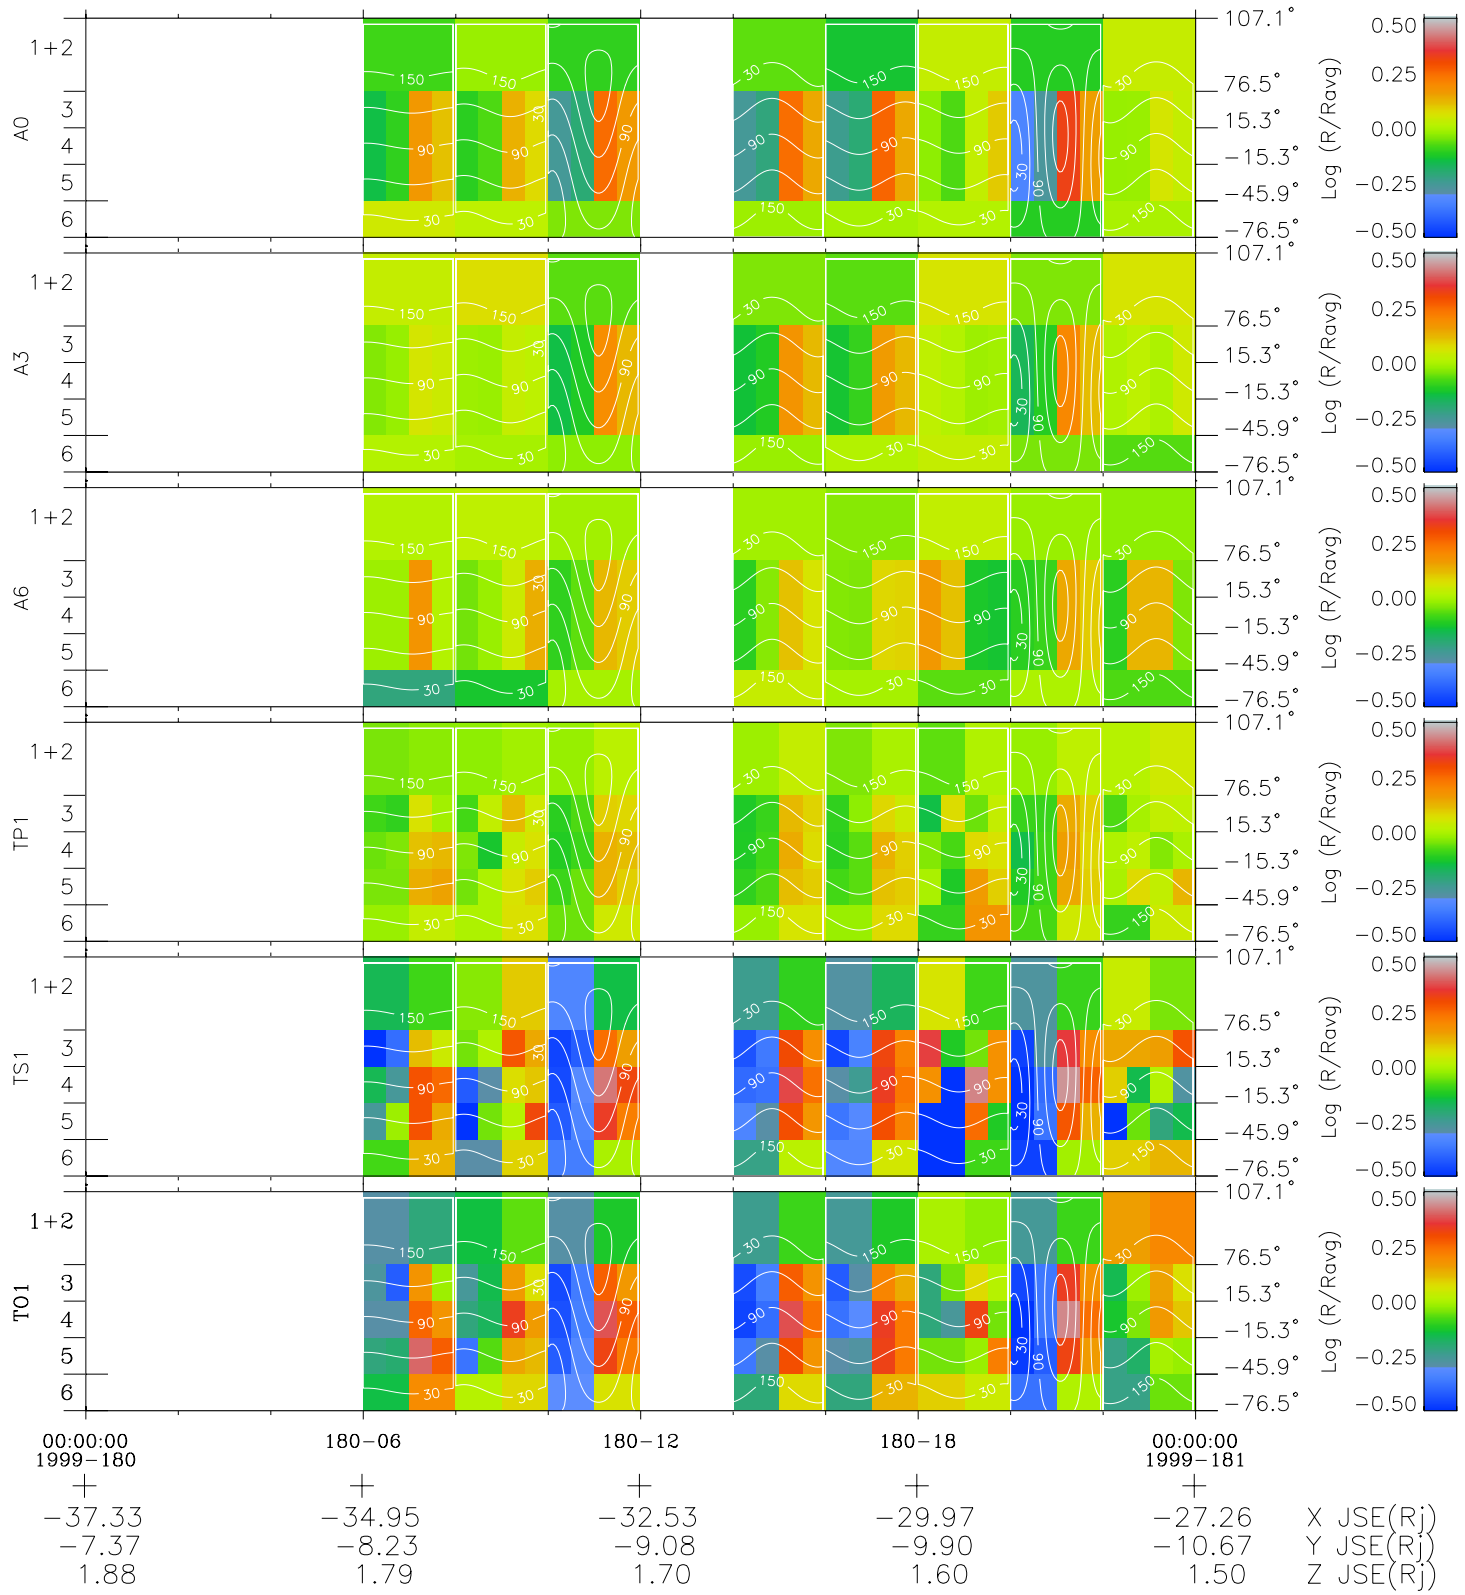

# Galileo EPD Real Time All-Sky Anisotropies 99180

Software Version: RTSKY\_MEAN V 1.20  
Data Production: 06-03-00  
Plot Production: Sun Sep 16 22:26:53 2001  
Color File: wondr3  
Geofactor File: 1.1

- ◇ = Jupiter look direction
- = Corotation look direction