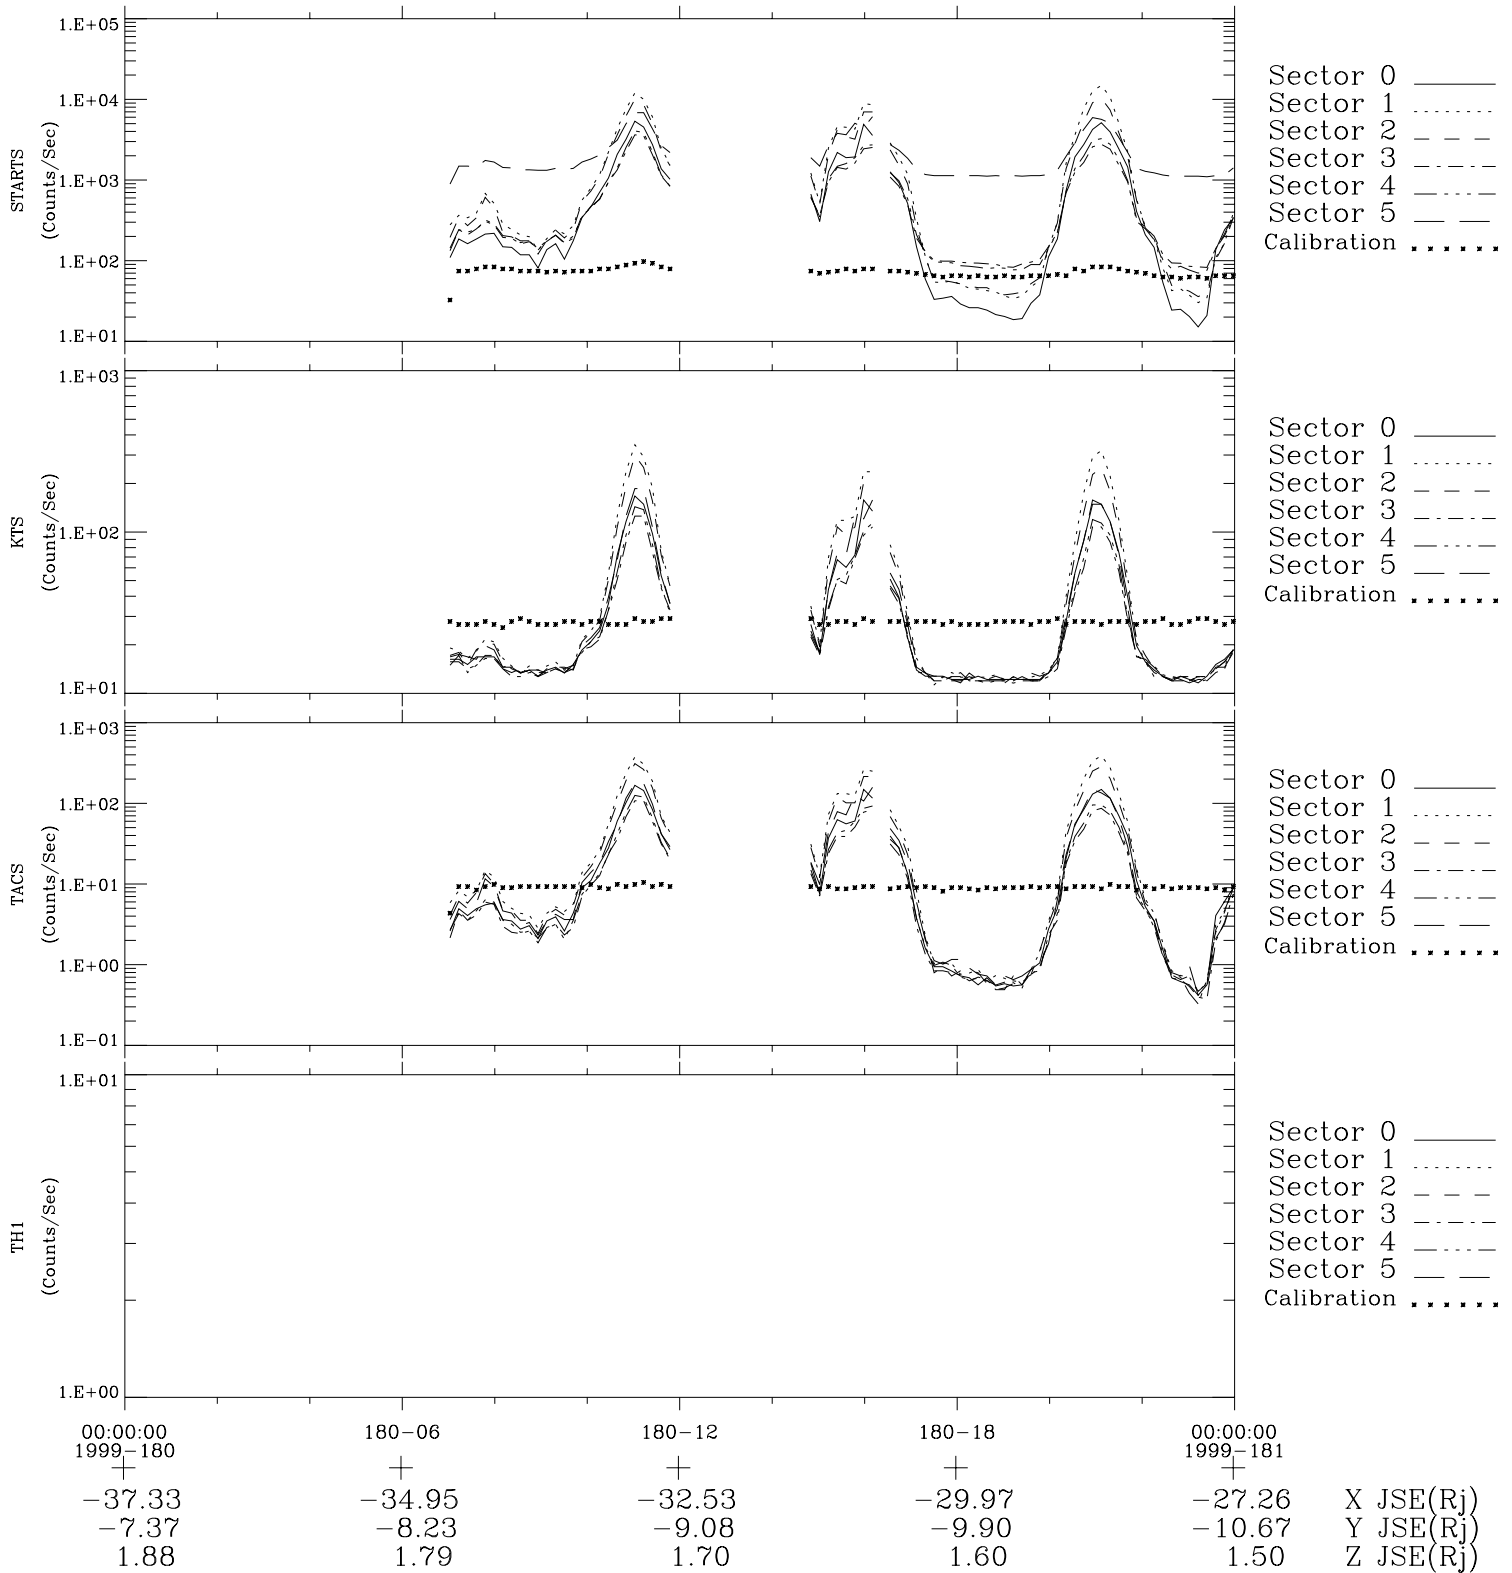

Galileo EPD Real-Time Six-Sector 99180

Software Version: RTLINE_R6 V 1.20
Data Production: 06-03-00
Plot Production: Sun Sep 16 22:28:14 2001

- ◇ = Jupiter look direction
- = Corotation look direction