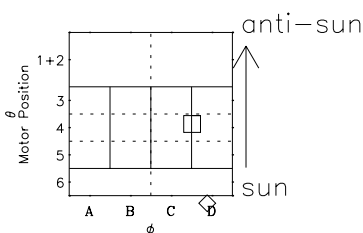

Galileo EPD Real-Time Six-Sector 99180

Software Version: RTLINE_R6 V 1.20
Data Production: 06-03-00
Plot Production: Sun Sep 16 22:28:14 2001

- ◇ = Jupiter look direction
- = Corotation look direction