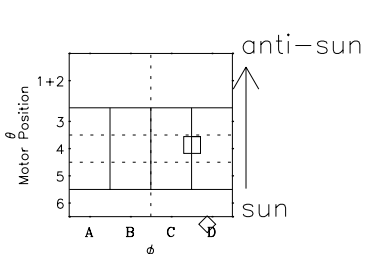

Galileo EPD Real-Time Six-Sector 99180

Software Version: RTLINE_R6 V 1.20
Data Production: 06-03-00
Plot Production: Sun Sep 16 22:28:13 2001

◇ = Jupiter look direction
□ = Corotation look direction