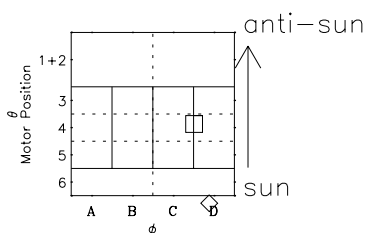

Galileo EPD Real-Time Six-Sector 99180

Software Version: RTLINE_R6 V 1.20
Data Production: 06-03-00
Plot Production: Sun Sep 16 22:28:13 2001

◇ = Jupiter look direction
□ = Corotation look direction