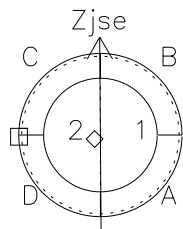

Galileo EPD Real-Time Six-Sector 99180

Software Version: RTLINE_R6 V 1.20
Data Production: 06-03-00
Plot Production: Sun Sep 16 22:28:13 2001

◇ = Jupiter look direction
□ = Corotation look direction