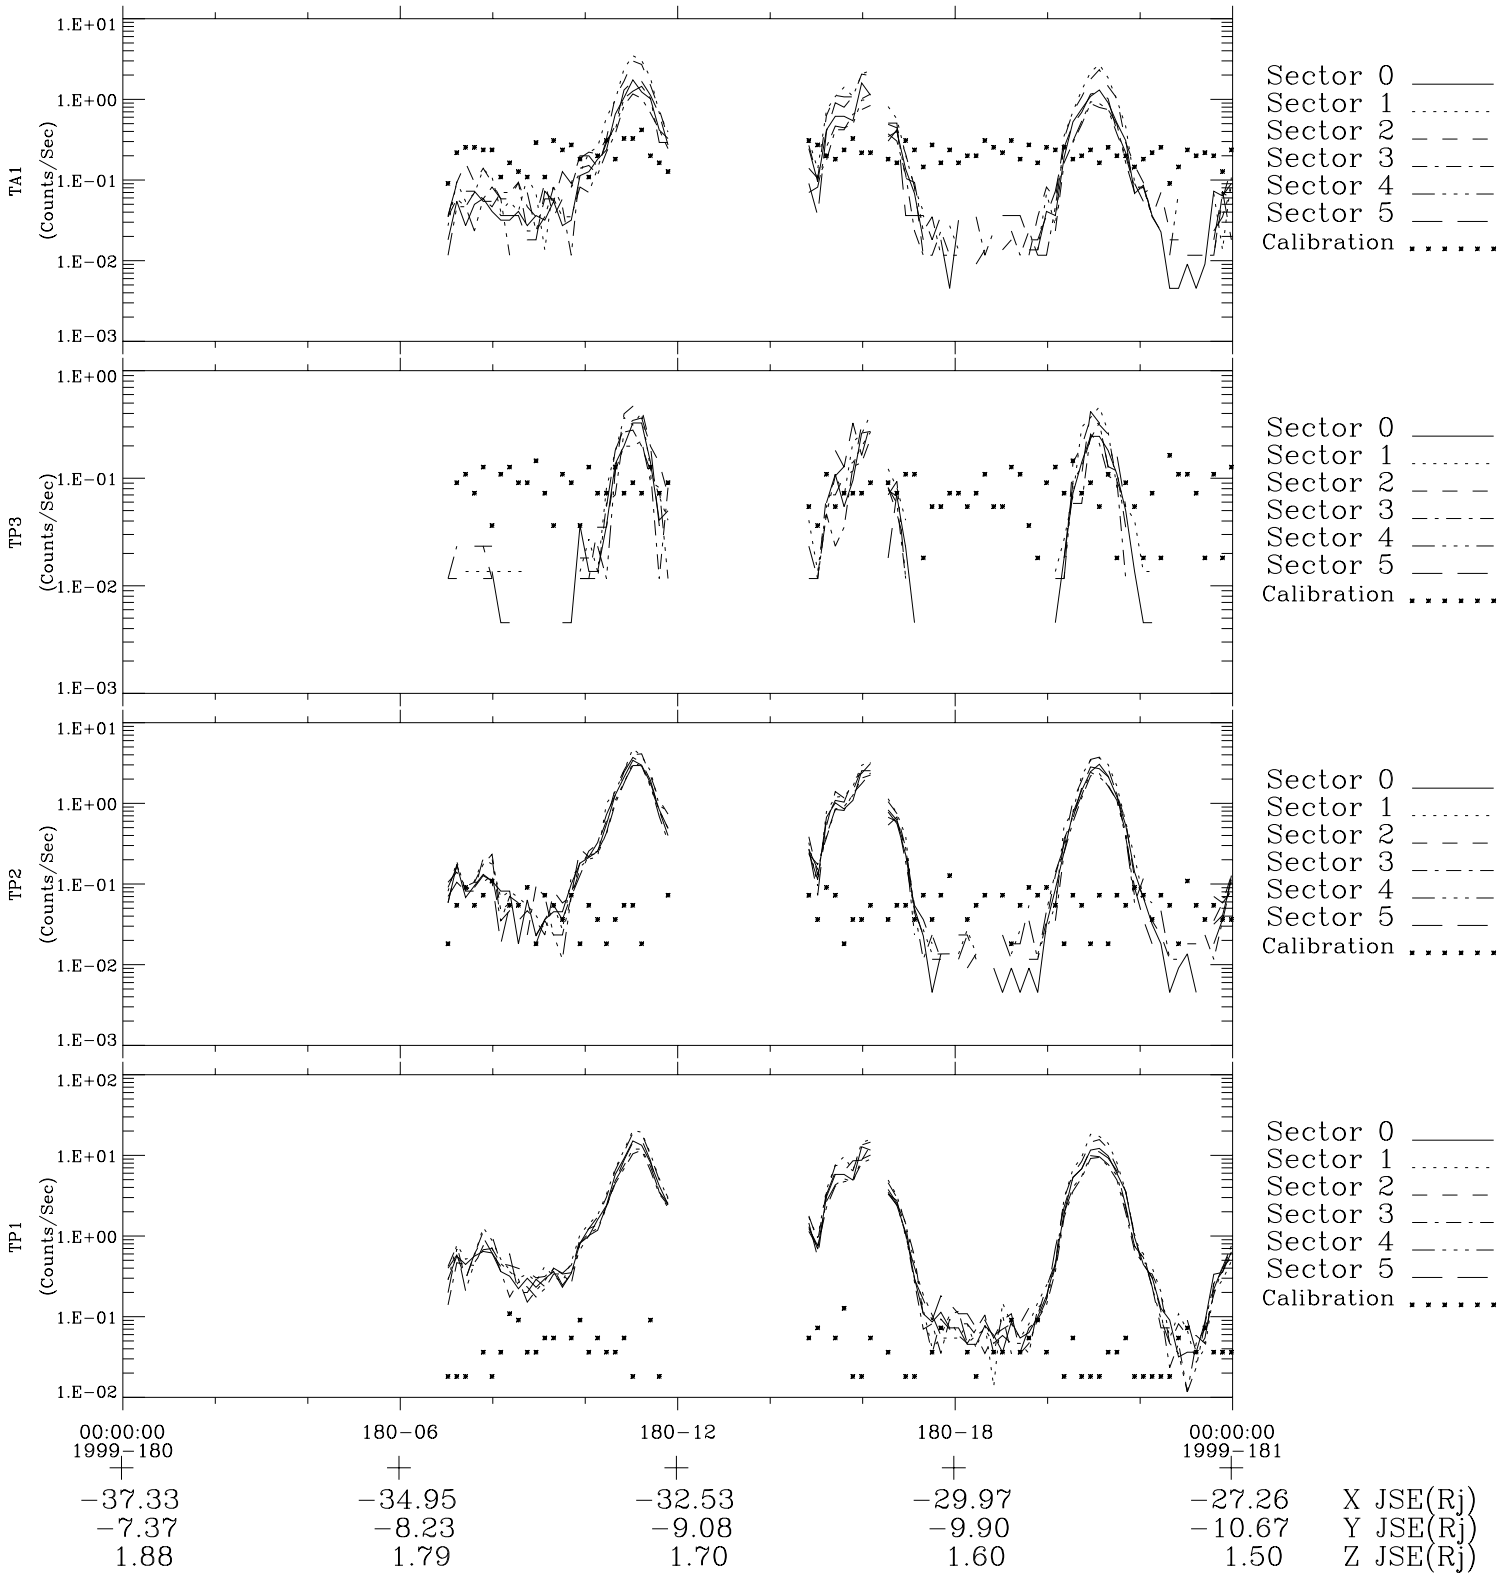

Galileo EPD Real-Time Six-Sector 99180

Software Version: RTLINE_R6 V 1.20
Data Production: 06-03-00
Plot Production: Sun Sep 16 22:28:12 2001

◇ = Jupiter look direction
□ = Corotation look direction