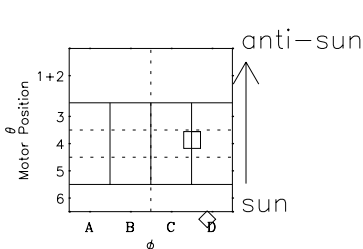

Galileo EPD Real-Time Six-Sector 99180

Software Version: RTLINE_R6 V 1.20
Data Production: 06-03-00
Plot Production: Sun Sep 16 22:28:12 2001

◇ = Jupiter look direction
□ = Corotation look direction