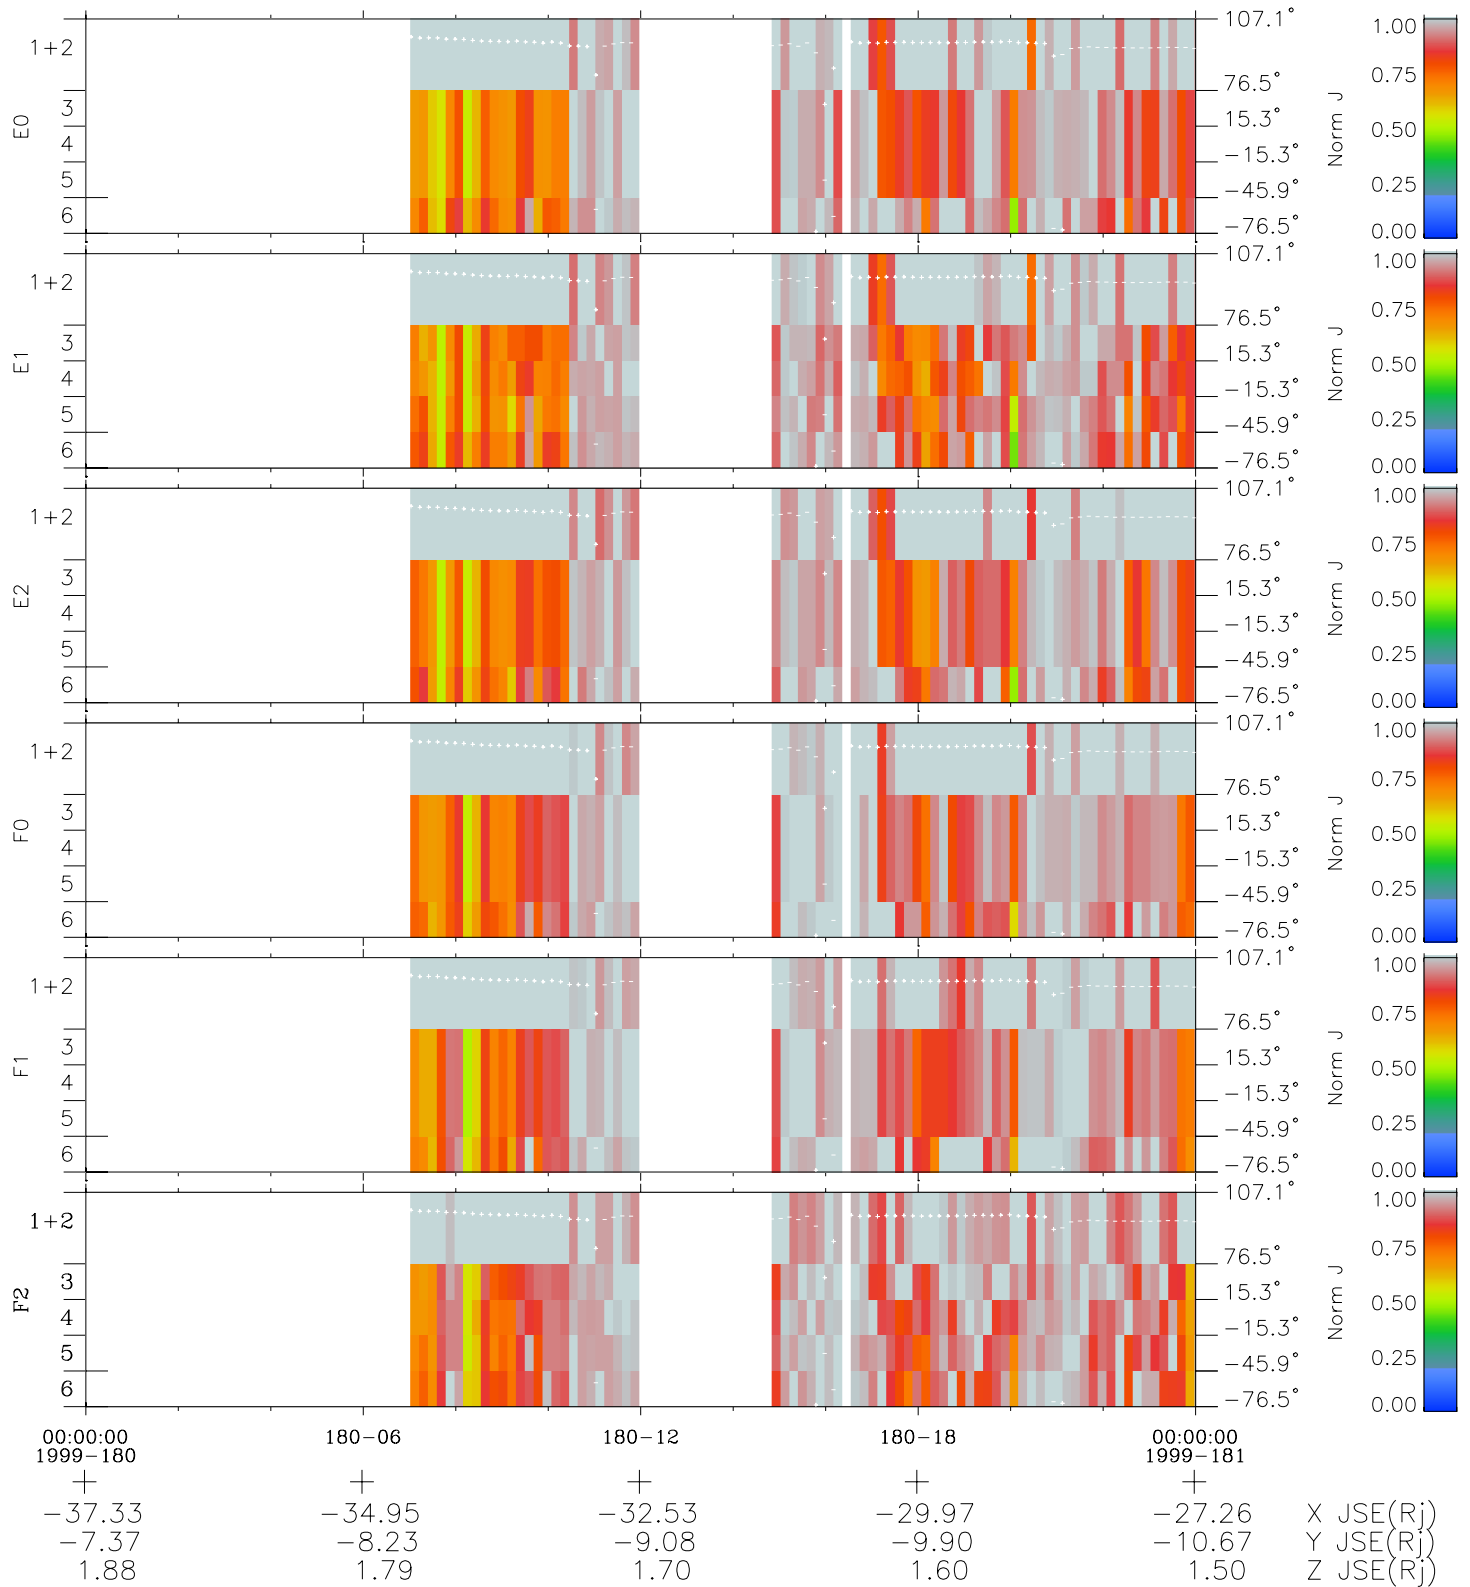

# Galileo EPD Real Elevation Anisotropies 99180

Software Version: RTELEV\_NORM V 1.20  
Data Production: 06-03-00  
Plot Production: Sun Sep 16 22:27:40 2001  
Color File: wondr3  
Geofactor File: 1.1

- ◇ = Jupiter look direction
- = Corotation look direction