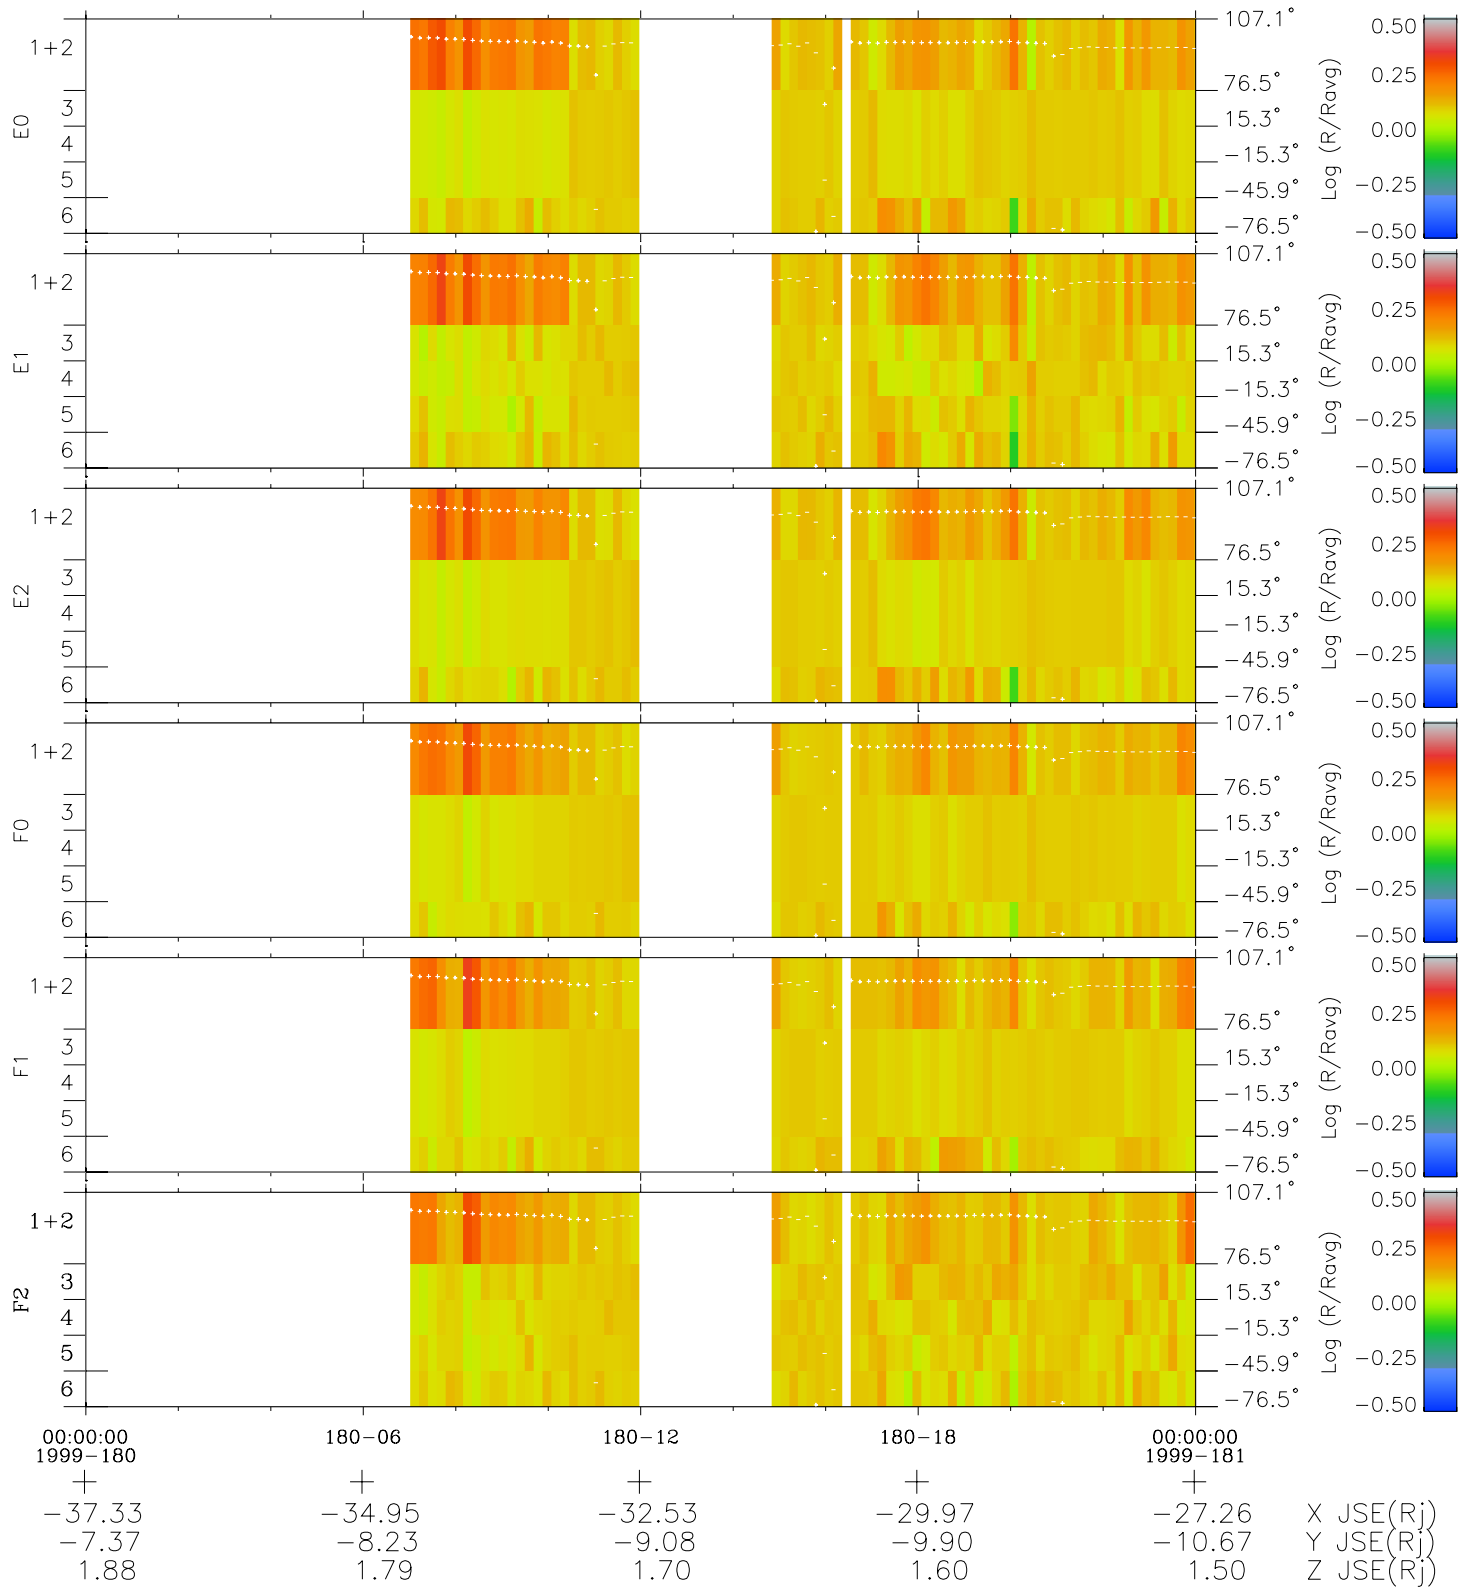

# Galileo EPD Real Elevation Anisotropies 99180

Software Version: RTELEV\_MEAN V 1.20  
 Data Production: 06-03-00  
 Plot Production: Sun Sep 16 22:27:24 2001  
 Color File: wondr3  
 Geofactor File: 1.1

- ◇ = Jupiter look direction
- = Corotation look direction