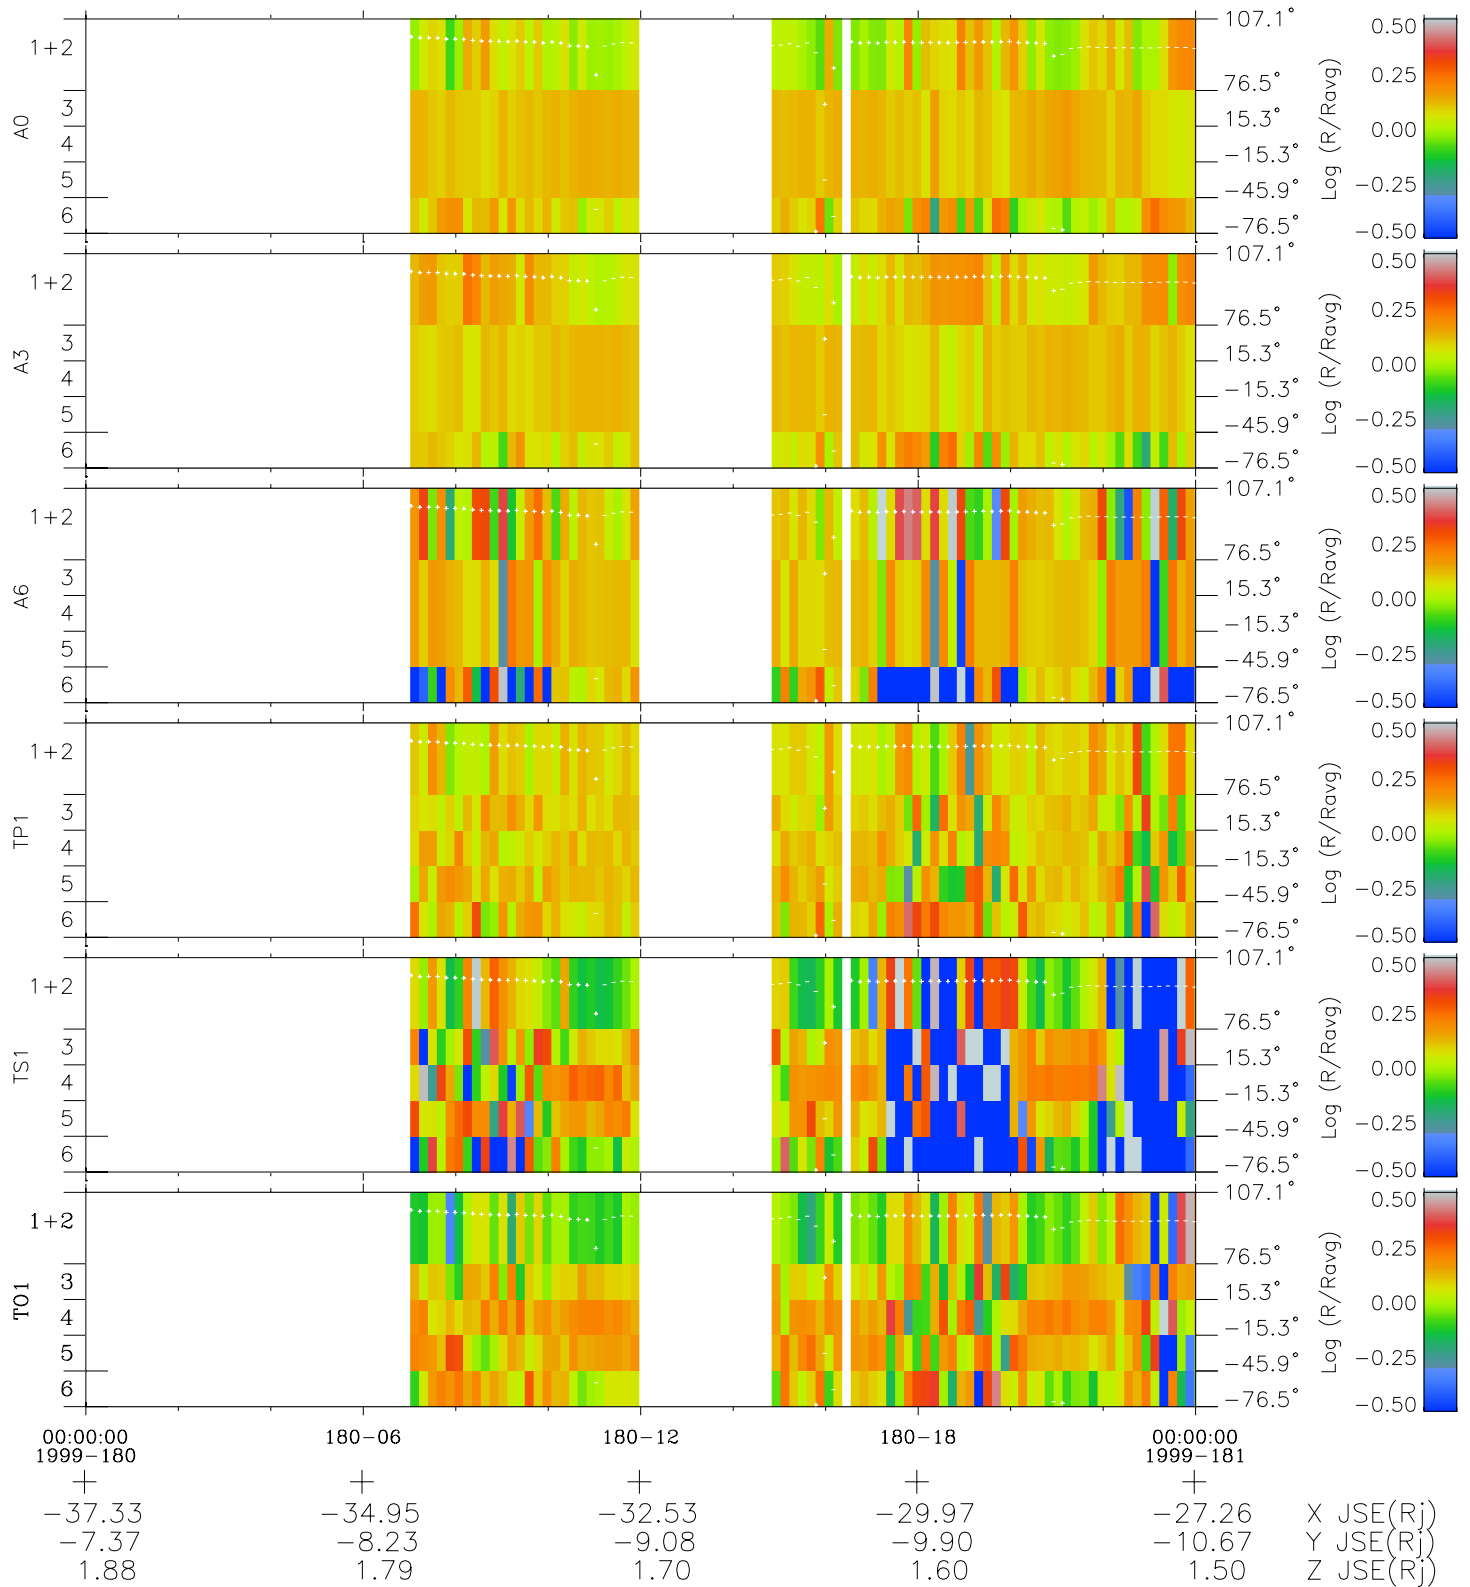

Galileo EPD Real Elevation Anisotropies 99180

Software Version: RTELEV_MEAN V 1.20
Data Production: 06-03-00
Plot Production: Sun Sep 16 22:27:21 2001
Color File: wondr3
Geofactor File: 1.1

- ◇ = Jupiter look direction
- = Corotation look direction