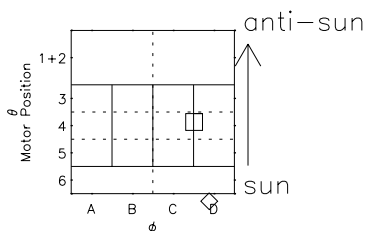

Galileo EPD Real Time Azimuth Anisotropies 99180

Software Version: RTAZIM_FLUX V 1.20
 Data Production: 06-03-00
 Plot Production: Sun Sep 16 22:27:52 2001
 Color File: wondr3
 Geofactor File: 1.1

- ◇ = Jupiter look direction
- = Corotation look direction