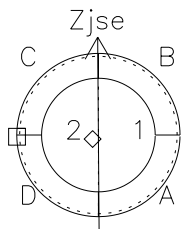

Galileo EPD Real Time Azimuth Anisotropies 99180

Software Version: RTAZIM_FLUX V 1.20
 Data Production: 06-03-00
 Plot Production: Sun Sep 16 22:27:52 2001
 Color File: wondr3
 Geofactor File: 1.1

- ◇ = Jupiter look direction
- = Corotation look direction