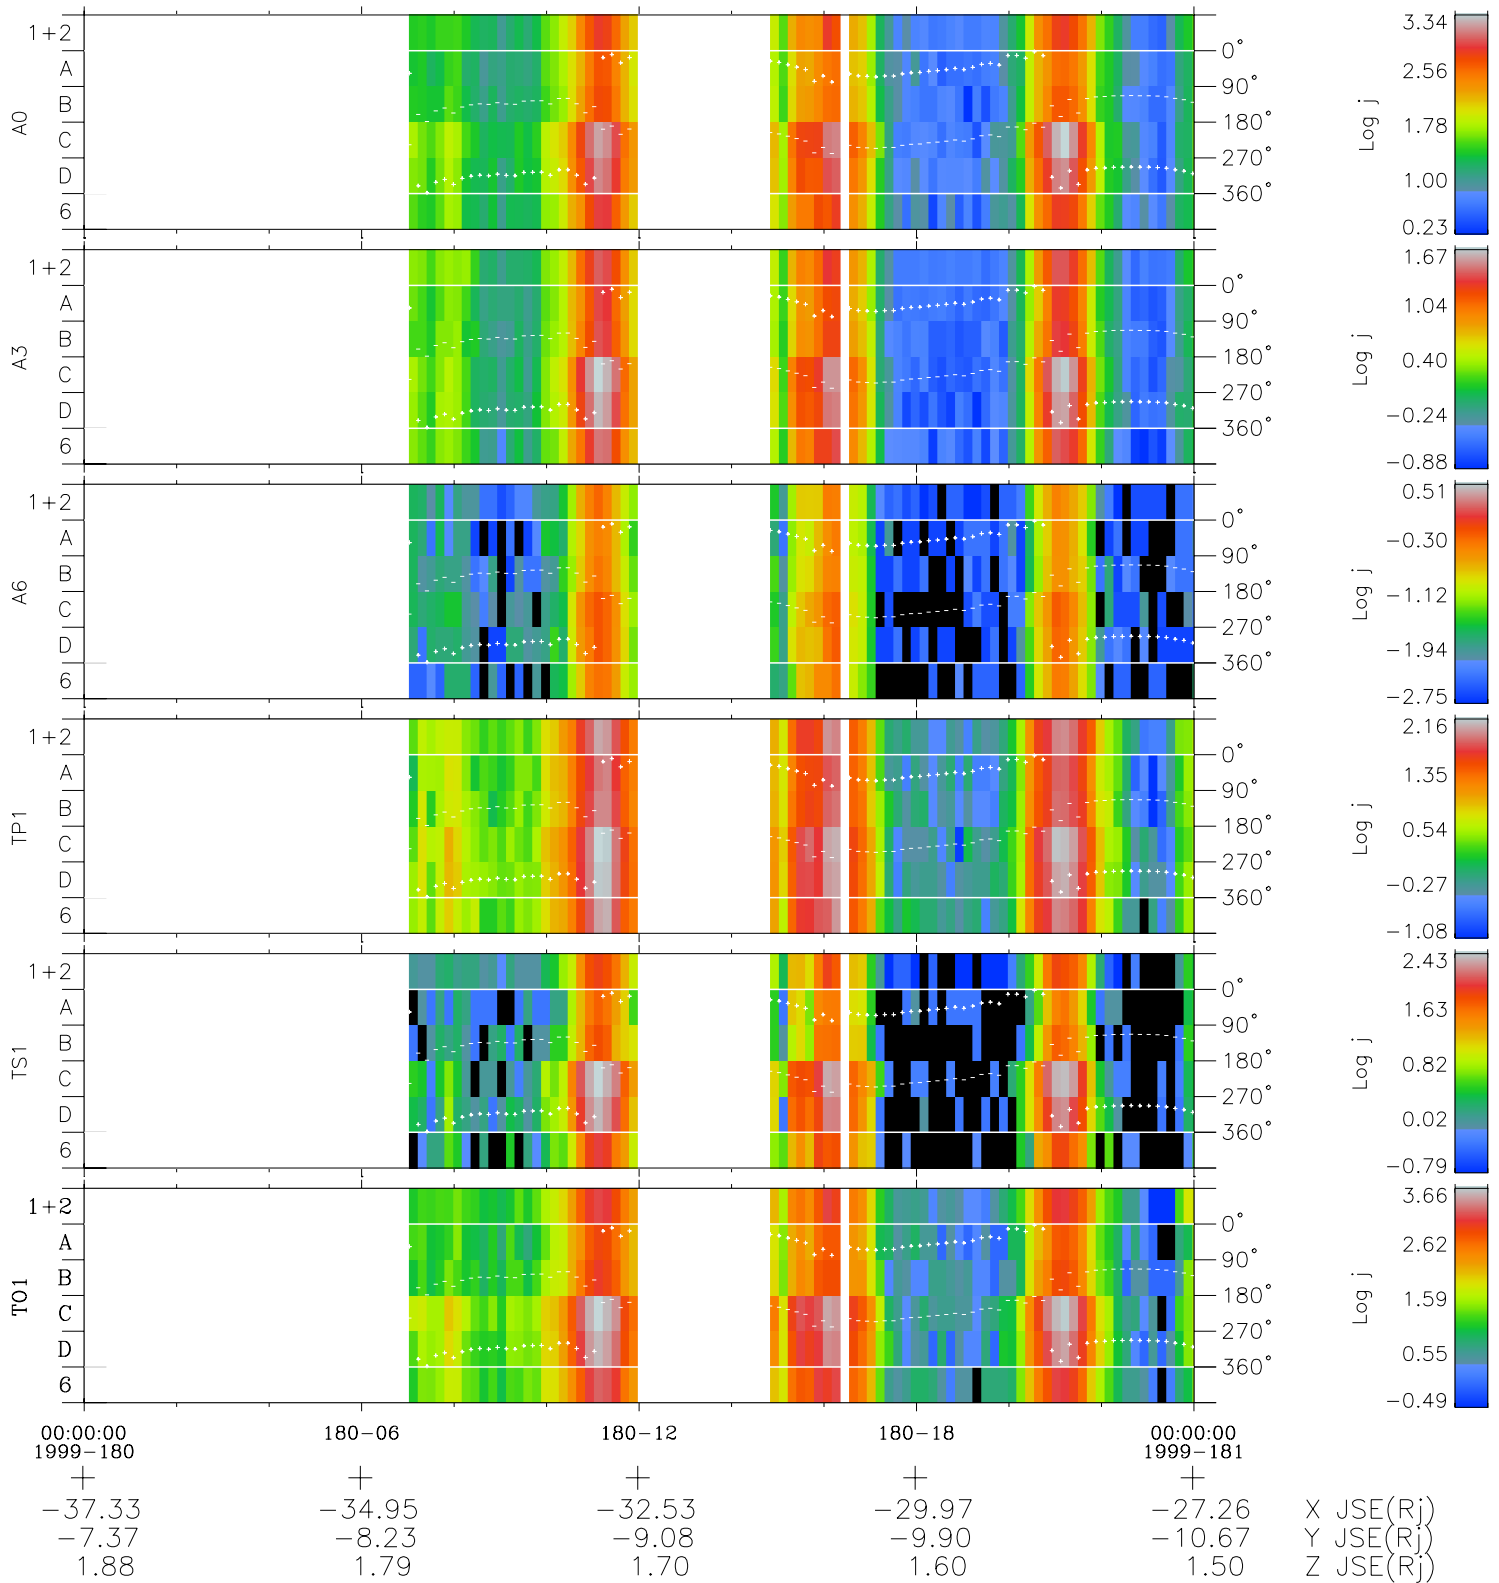

Galileo EPD Real Time Azimuth Anisotropies 99180

Software Version: RTAZIM_FLUX V 1.20
 Data Production: 06-03-00
 Plot Production: Sun Sep 16 22:27:52 2001
 Color File: wondr3
 Geofactor File: 1.1

- ◇ = Jupiter look direction
- = Corotation look direction