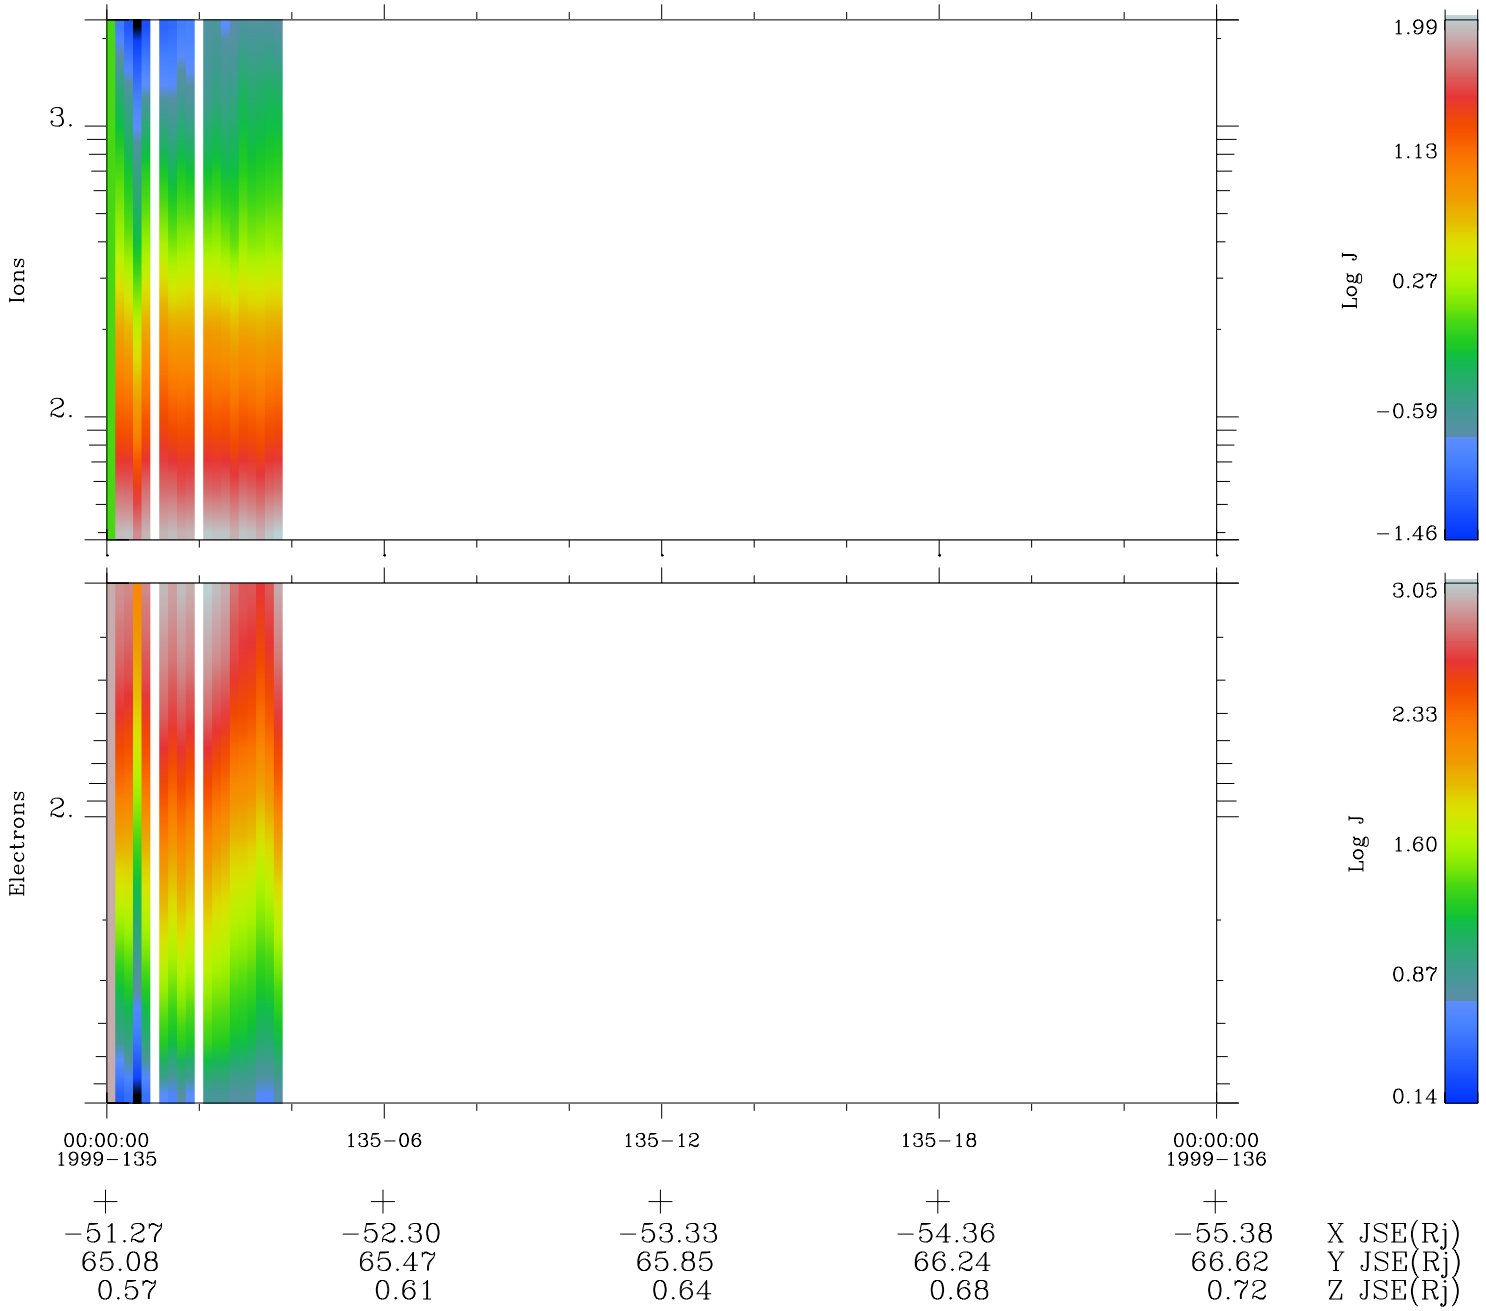

Galileo EPD Real Time Omni Spectrum 99135

Software Version: RTSPEC_OMNI V 1.20
 Data Production: 06-03-00
 Plot Production: Sun Sep 16 22:20:38 2001
 Color File: wondr3
 Geofactor File: 1.1

- ◇ = Jupiter look direction
- = Corotation look direction