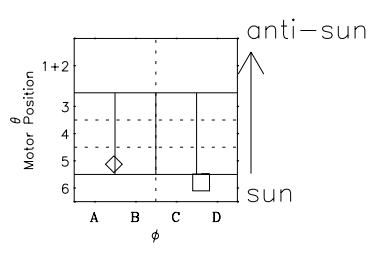

Galileo EPD Real Time Omni Spectrum 99135

Software Version: RTSPEC_OMNI V 1.20
 Data Production: 06-03-00
 Plot Production: Sun Sep 16 22:20:38 2001
 Color File: wondr3
 Geofactor File: 1.1

- ◇ = Jupiter look direction
- = Corotation look direction